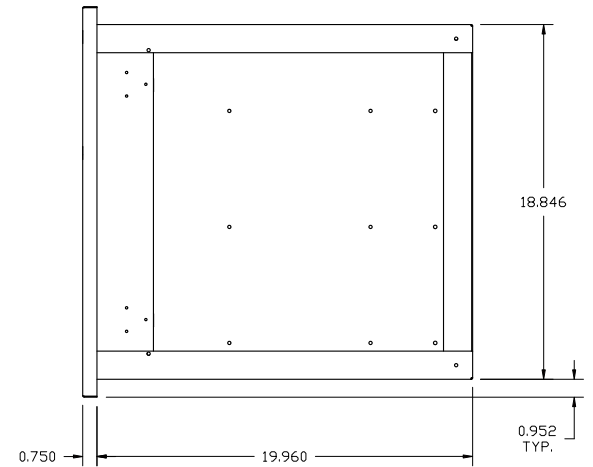

TEDD303-B: 30" WIDE DOOR & 3 DRAWER COMBO

LAST UPDATE: 02/12