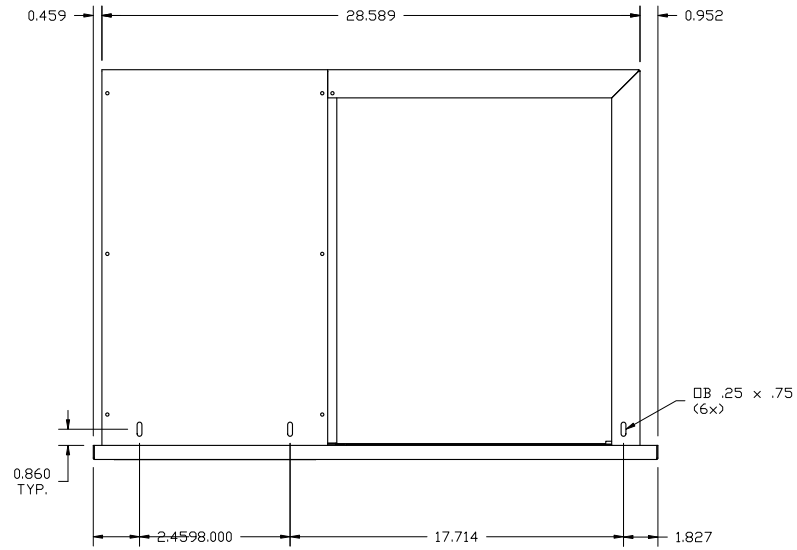

TEDD303-B: 30" WIDE DOOR & 3 DRAWER COMBO

LAST UPDATE: 02/12