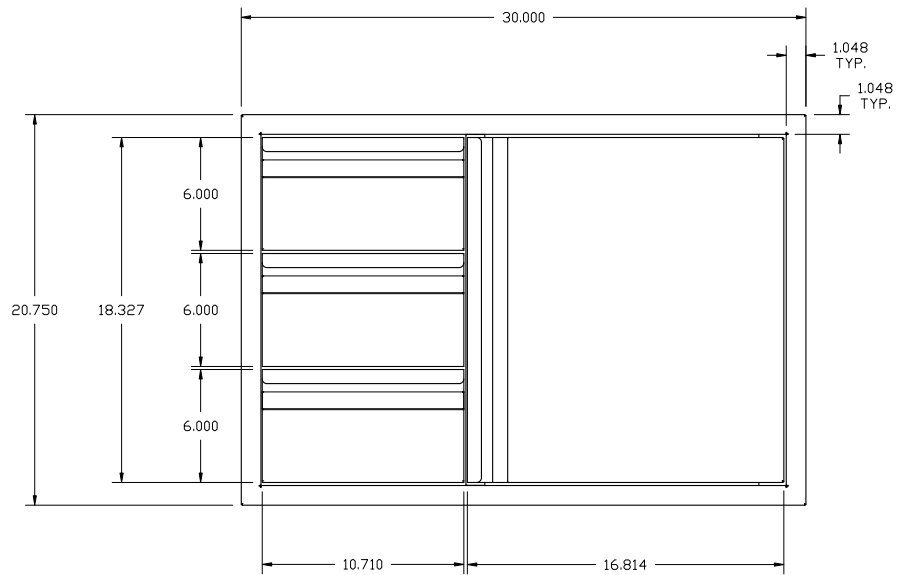

TEDD303-B: 30" WIDE DOOR & 3 DRAWER COMBO

LAST UPDATE: 02/12