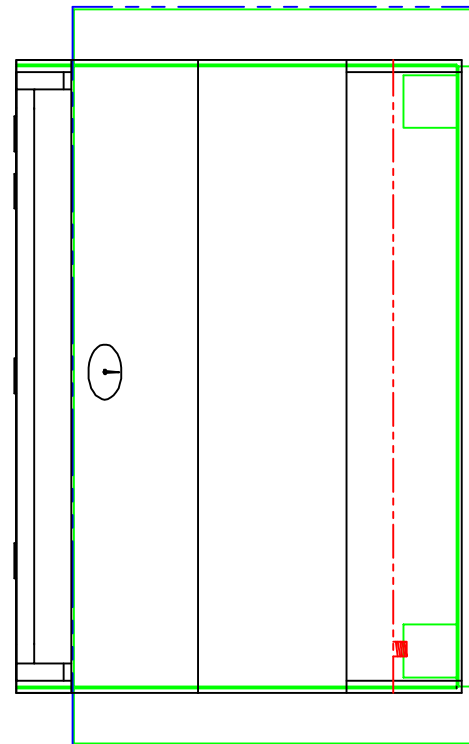

1/29/13

SEDONA BY LYNX LIJ600  
INSULATED JACKET FOR L600  
W/ DIMENSIONS

ISLAND CUTOUT  
IN BLUE

FRONT VIEW

TOP VIEW

RIGHT SIDE VIEW

1/29/13

SEDONA BY LYNX LIJ600  
INSULATED JACKET IN PLACE  
LIJ IN GREEN  
ISLAND CUTOUT IN BLUE

FRONT VIEW

TOP VIEW

RIGHT SIDE VIEW