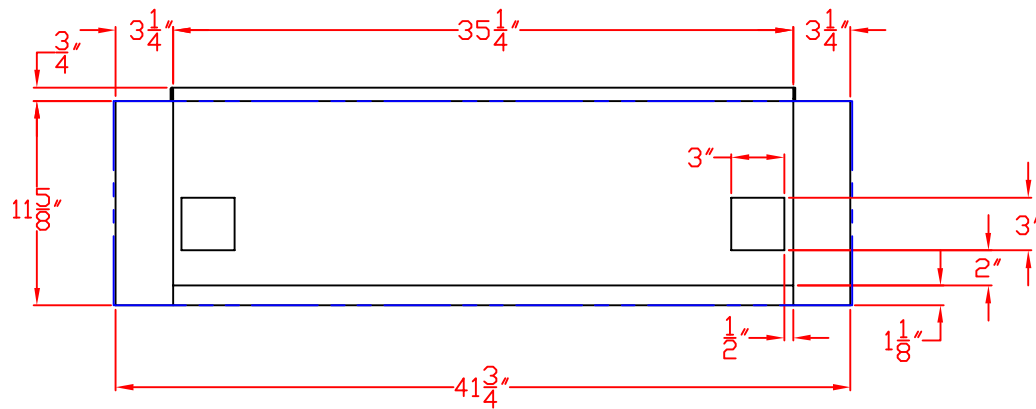

1/29/13

SEDONA BY LYNX LIJ600  
INSULATED JACKET FOR L600  
W/ DIMENSIONS

ISLAND CUTOUT  
IN BLUE

FRONT VIEW

TOP VIEW

RIGHT SIDE VIEW

1/29/13

SEDONA BY LYNX LIJ600  
INSULATED JACKET IN PLACE  
LIJ IN GREEN  
ISLAND CUTOUT IN BLUE

FRONT VIEW

TOP VIEW

RIGHT SIDE VIEW