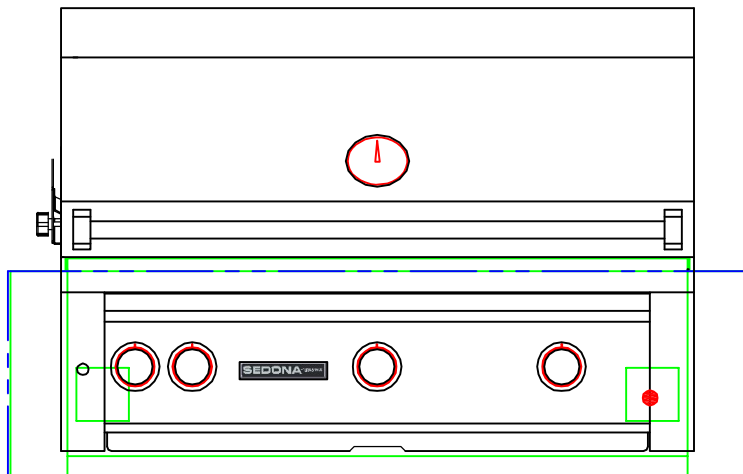

1/29/13

SEDONA BY LYNX LIJ600  
INSULATED JACKET FOR L600  
W/ DIMENSIONS

ISLAND CUTOUT  
IN BLUE

FRONT VIEW

TOP VIEW

RIGHT SIDE VIEW

1/29/13

SEDONA BY LYNX LIJ600  
INSULATED JACKET IN PLACE  
LIJ IN GREEN  
ISLAND CUTOUT IN BLUE

FRONT VIEW

TOP VIEW

RIGHT SIDE VIEW