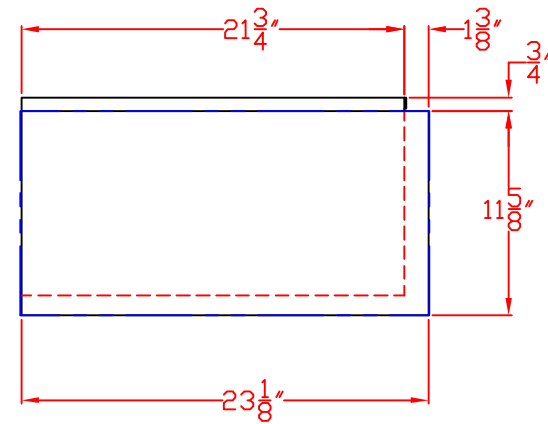

1/29/13

SEDONA BY LYNX LIJ600  
INSULATED JACKET FOR L600  
W/ DIMENSIONS

ISLAND CUTOUT  
IN BLUE

FRONT VIEW

TOP VIEW

RIGHT SIDE VIEW

1/29/13

SEDONA BY LYNX LIJ600  
INSULATED JACKET IN PLACE  
LIJ IN GREEN  
ISLAND CUTOUT IN BLUE

FRONT VIEW

TOP VIEW

RIGHT SIDE VIEW