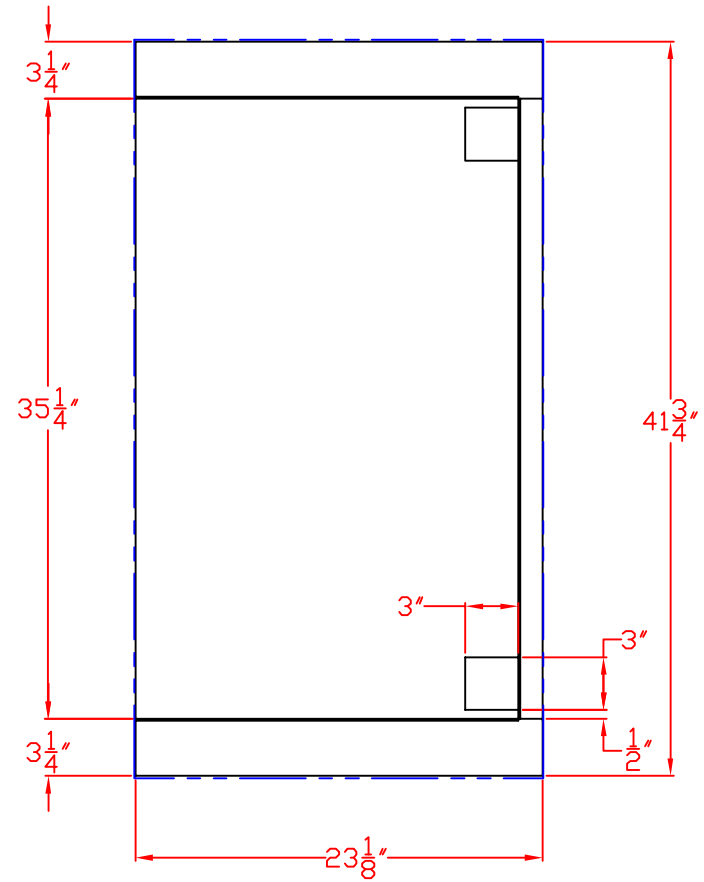

1/29/13

SEDONA BY LYNX LIJ600  
INSULATED JACKET FOR L600  
W/ DIMENSIONS

ISLAND CUTOUT  
IN BLUE

FRONT VIEW

TOP VIEW

RIGHT SIDE VIEW

1/29/13

SEDONA BY LYNX LIJ600  
INSULATED JACKET IN PLACE  
LIJ IN GREEN  
ISLAND CUTOUT IN BLUE

FRONT VIEW

TOP VIEW

RIGHT SIDE VIEW