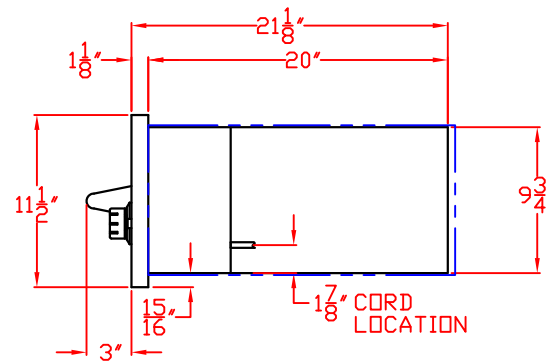

LYNX 30 IN. WARMING DRAWER
MODEL L30WD
W/ DIMENSIONS

ISLAND CUTOUT
IN BLUE

TOP VIEW

FRONT VIEW

SIDE VIEW

LYNX 30 IN. WARMING DRAWER
MODEL L30WD
ISLAND CUTOUT

TOP VIEW

FRONT VIEW

SIDE VIEW