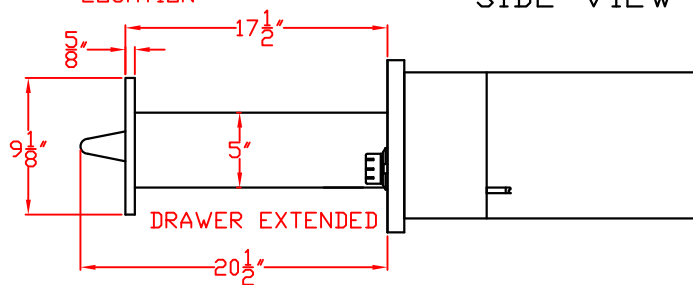

LYNX 30 IN. WARMING DRAWER
MODEL L30WD
W/ DIMENSIONS

ISLAND CUTOUT
IN BLUE

TOP VIEW

FRONT VIEW

SIDE VIEW

LYNX 30 IN. WARMING DRAWER
MODEL L30WD
ISLAND CUTOUT

TOP VIEW

FRONT VIEW

SIDE VIEW