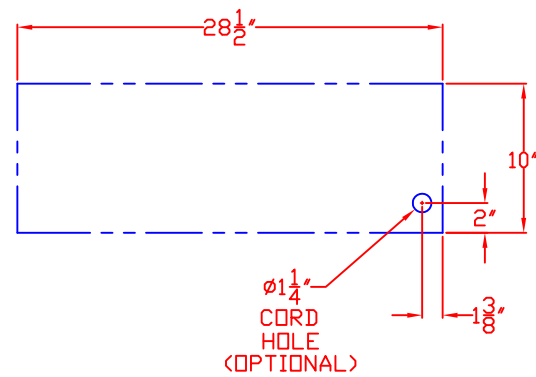

LYNX 30 IN. WARMING DRAWER
MODEL L30WD
W/ DIMENSIONS

ISLAND CUTOUT
IN BLUE

TOP VIEW

FRONT VIEW

SIDE VIEW

LYNX 30 IN. WARMING DRAWER
MODEL L30WD
ISLAND CUTOUT

TOP VIEW

FRONT VIEW

SIDE VIEW