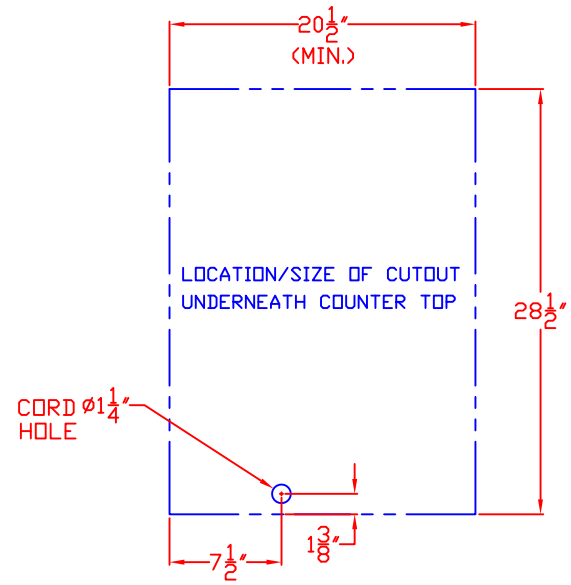

LYNX 30 IN. WARMING DRAWER
MODEL L30WD
W/ DIMENSIONS

ISLAND CUTOUT
IN BLUE

TOP VIEW

FRONT VIEW

SIDE VIEW

LYNX 30 IN. WARMING DRAWER
MODEL L30WD
ISLAND CUTOUT

TOP VIEW

FRONT VIEW

SIDE VIEW