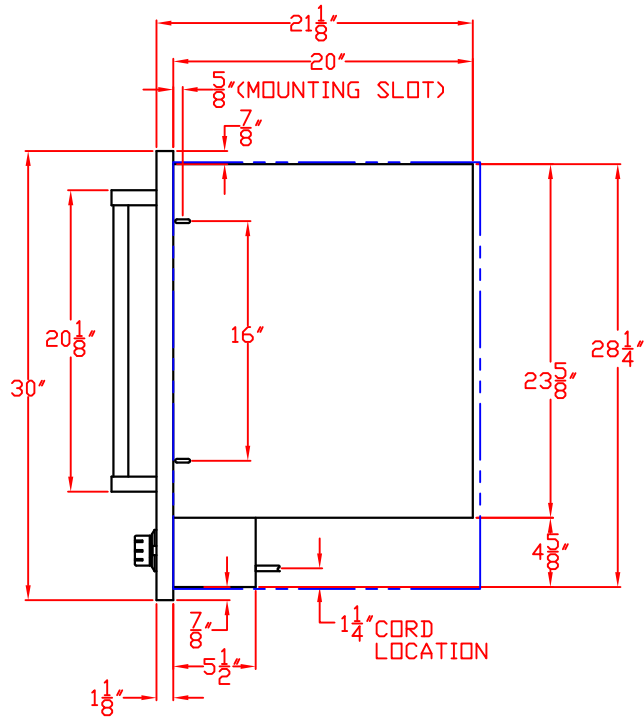

LYNX 30 IN. WARMING DRAWER
MODEL L30WD
W/ DIMENSIONS

ISLAND CUTOUT
IN BLUE

TOP VIEW

FRONT VIEW

SIDE VIEW

LYNX 30 IN. WARMING DRAWER
MODEL L30WD
ISLAND CUTOUT

TOP VIEW

FRONT VIEW

SIDE VIEW