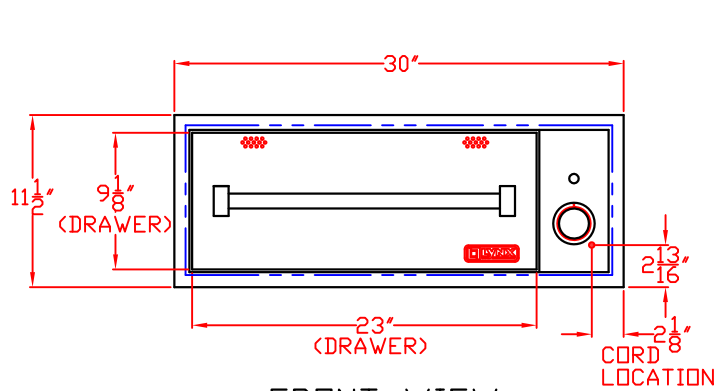

LYNX 30 IN. WARMING DRAWER
MODEL L30WD
W/ DIMENSIONS

ISLAND CUTOUT
IN BLUE

TOP VIEW

FRONT VIEW

SIDE VIEW

LYNX 30 IN. WARMING DRAWER
MODEL L30WD
ISLAND CUTOUT

TOP VIEW

FRONT VIEW

SIDE VIEW