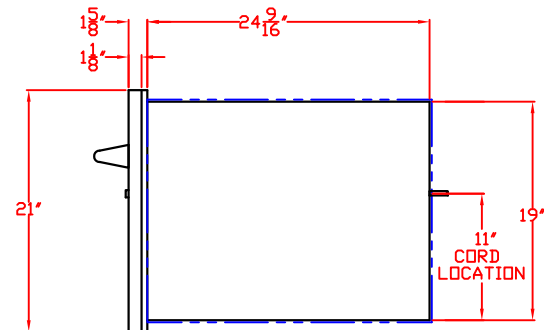

42 IN. CONVENIENCE CENTER
AND WARMING DRAWER
MODEL L42CC
WITH DIMENSIONS

TOP VIEW

ISLAND CUTOUT
IN BLUE

FRONT VIEW

SIDE VIEW

DRAWER EXTENDED

LYNX 42 IN. CONVENIENCE CENTER
AND WARMING DRAWER
MODEL L42CC
ISLAND CUTOUT