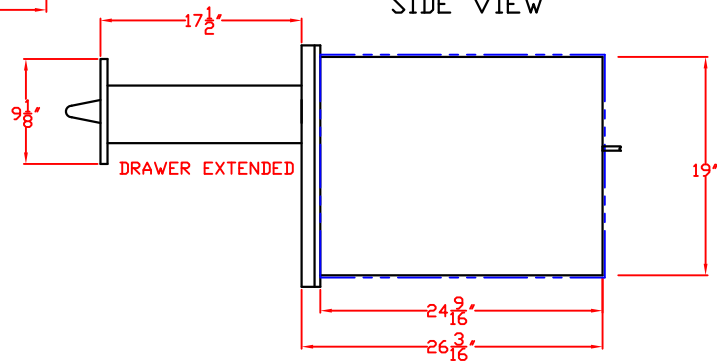

42 IN. CONVENIENCE CENTER
AND WARMING DRAWER
MODEL L42CC
WITH DIMENSIONS

TOP VIEW

ISLAND CUTOUT
IN BLUE

FRONT VIEW

SIDE VIEW

DRAWER EXTENDED

LYNX 42 IN. CONVENIENCE CENTER
AND WARMING DRAWER
MODEL L42CC
ISLAND CUTOUT