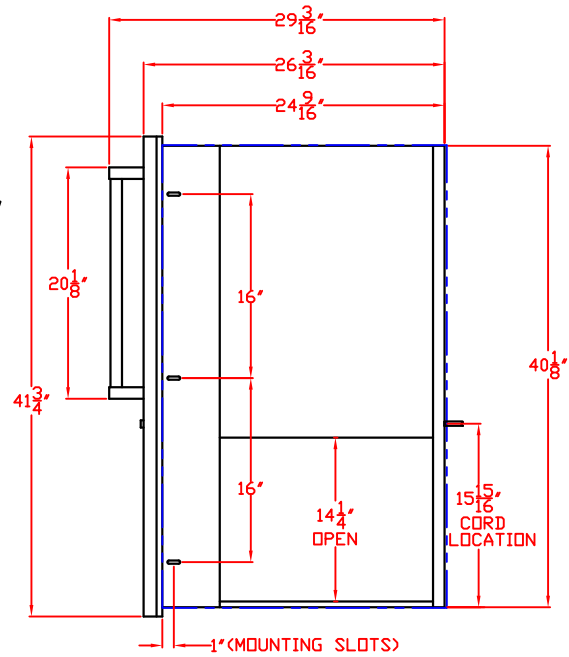

42 IN. CONVENIENCE CENTER
AND WARMING DRAWER
MODEL L42CC
WITH DIMENSIONS

TOP VIEW

ISLAND CUTOUT
IN BLUE

FRONT VIEW

SIDE VIEW

DRAWER EXTENDED

LYNX 42 IN. CONVENIENCE CENTER
AND WARMING DRAWER
MODEL L42CC
ISLAND CUTOUT