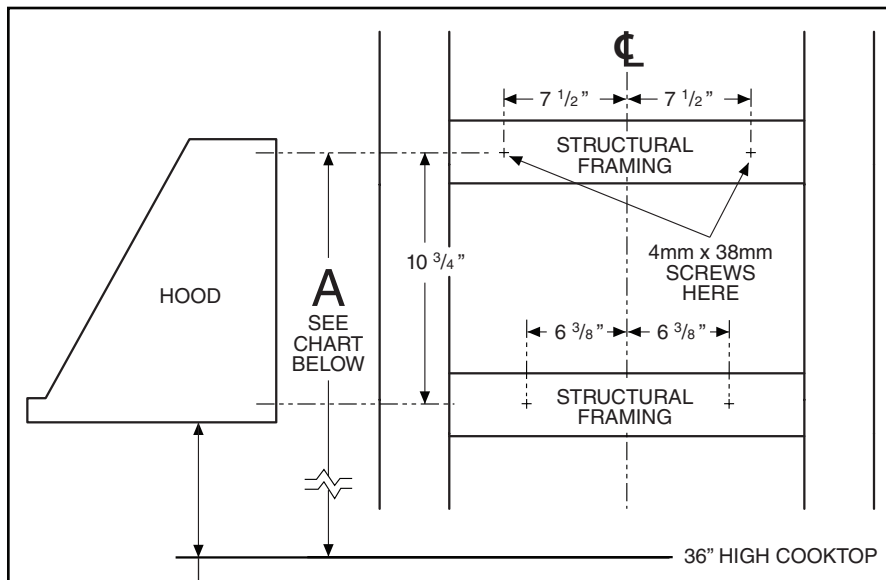

# WTT32I48SB MOUNTING

Desired Hood Distance (Above 36" High Cooktop)

	24"	25"	26"	27"	28"	29"	30"
Ceiling Height	Upper Mounting Screws Location (Distance above 36" High Cooktop) (Dimension "A")						
8 Feet	36-1/8"	37-1/8"	38-1/8"	39-1/8"	40-1/8"	41-1/8"	42-1/8"
9 Feet					40-1/8"	41-1/8"	42-1/8"
9 Feet with AEWTT328SB	36-1/8"	37-1/8"	38-1/8"				
10 Feet with AEWTT328SB	36-1/8"	37-1/8"	38-1/8"	39-1/8"	40-1/8"	41-1/8"	42-1/8"