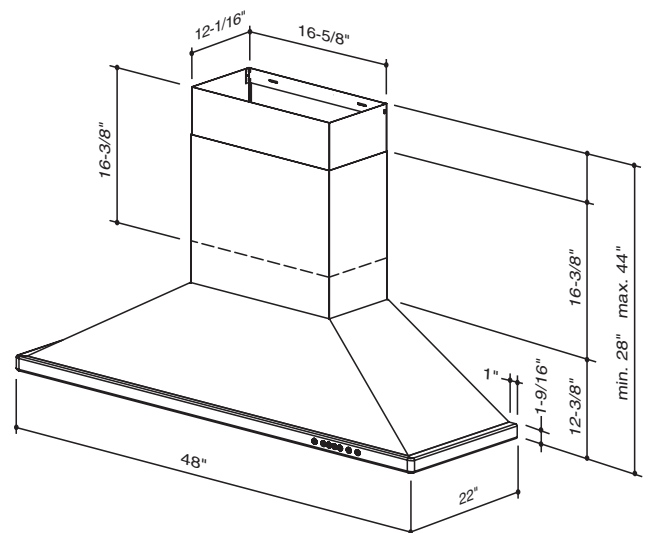

OPTIONS

- Flue extension for 10-foot ceilings - AEWTT328SB
- Make-up Air damper - MD6T (6" duct), MD8T (8" duct)
- Relay and transformer included