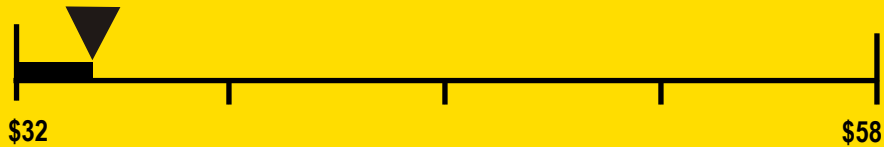

Estimated Yearly Operating Cost

\$34

Cost Range of Similar Models

320 kWh

Estimated Yearly Electricity Use

Your cost will depend on your utility rates and use.

- Cost range based only on models of similar capacity with Automatic Defrost
 - Estimated operating cost based on a 2007 national average electricity cost of 10.65 cents per kWh.
- For more information, visit www.ftc.gov/appliances.