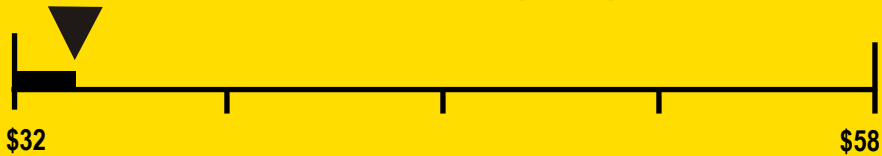

Estimated Yearly Operating Cost

\$35

Cost Range of Similar Models

328 kWh

Estimated Yearly Electricity Use

Your cost will depend on your utility rates and use.

- Cost range based only on models of similar capacity with Automatic Defrost
 - Estimated operating cost based on a 2007 national average electricity cost of 10.65 cents per kWh.
- For more information, visit www.ftc.gov/appliances.