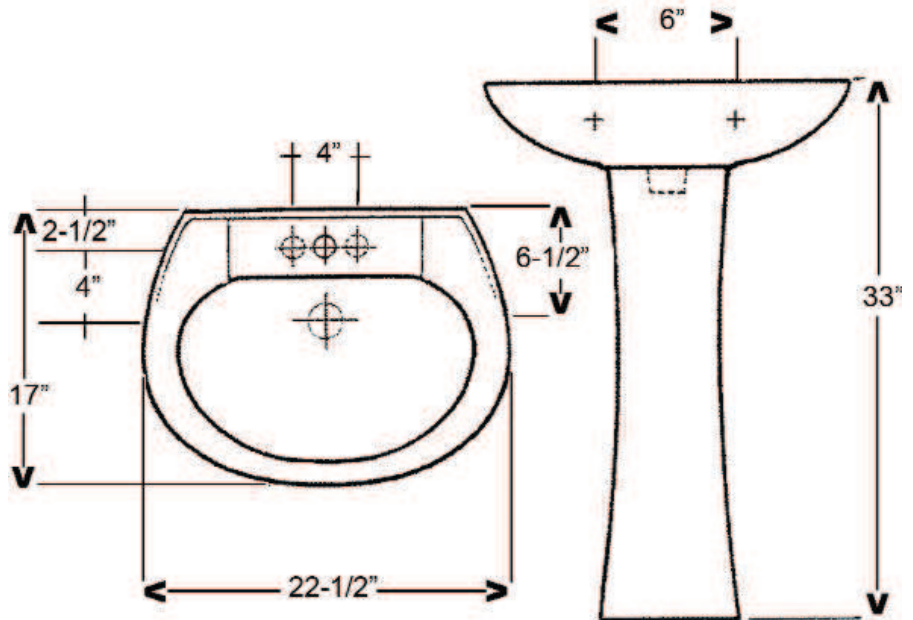

HAMPSHIRE 575 PEDESTAL LAVATORY

Cat. No.
3-202

Faucet not included

W: 22 1/2"
D: 17"
H: 33"
Flange: 1 1/2"

Features:

- ▶ Made of Vitreous China
- ▶ Overflow
- ▶ Holes for 4" Centerset
- ▶ Can be Installed Using Toggle or Molly Bolts (not included)

*For ease of installation, order one of the following:

1. Hangers (pair) \$4.75
2. Bracket (one) \$11.50

Colors:

WH White
BQ Bisque
BL Black

Compliance Certification

Meets or exceeds the following specifications: ASME A112.19.2:2008 and CSA B45.1-08 for ceramic plumbing fixtures.

Interior Dimensions:

Basin Interior: 17 1/2"W x 11 3/8"D
Basin Depth: 5 5/8"
Mount bolts height: 31 5/8"
Mount holes cc: 6"
Faucet hole: 1 1/4"
Spout hole: 1 1/8"

Dimensions of fixture are nominal and may vary within the range of tolerances established by ASME Standard A112.19.2-2008. Dimensions and specifications subject to change without notice.