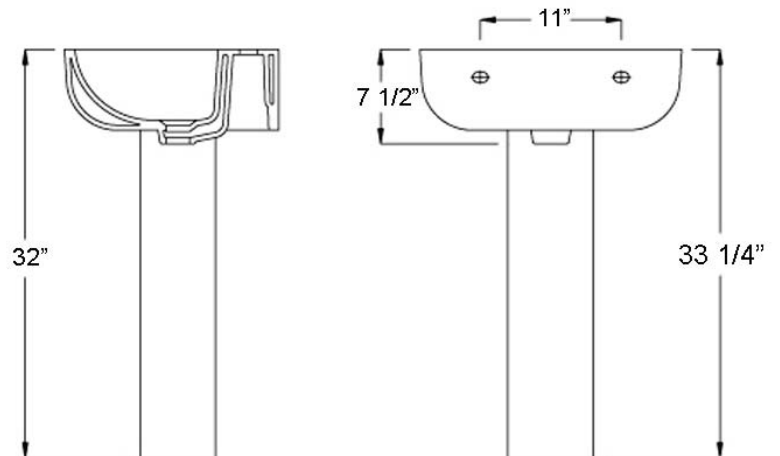

SERIES 600 PEDESTAL LAVATORY

Cat. No.
3-21X

Faucet not included

W: 20 1/2"
D: 16 3/4"
H: 33 1/4"

Column: 25-3/4"L x 6-3/4"W x 6-3/4"D

Interior Dimensions:

Basin Interior: 18 3/8"W x 11"D
Basin Depth: 5 5/8"
Mount bolts height: 29 1/2"
Mount holes cc: 11"
Faucet and spout holes: 1 3/8"

Features:

- ▶ Made of Vitreous China
- ▶ Available for 1 hole, 4" CC or 8" Widespread
- ▶ Overflow
- ▶ Can be Installed Using Toggle or Molly Bolts (not included)

*For ease of installation, order one of the following:

1. Hangers (pair) \$4.75
2. Bracket (one) \$11.50

Colors:

WH White

Compliance Certification

Meets or exceeds the following specifications: ASME A112.19.2 2008 (and CSA B45.1-08 for ceramic plumbing fixtures).

Dimensions of fixture are nominal and may vary within the range of tolerances established by ASME Standard A112.19.2-2008. Dimensions and specifications subject to change without notice.