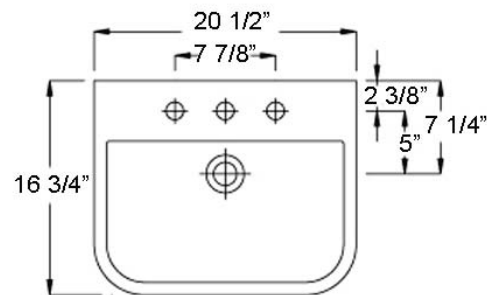

SERIES 600 PEDESTAL LAVATORY

Cat. No.
3-21X

Faucet not included

W: 20 1/2"
D: 16 3/4"
H: 33 1/4"

Column: 25-3/4"L x 6-3/4"W x 6-3/4"D

Interior Dimensions:

Basin Interior: 18 3/8"W x 11"D
Basin Depth: 5 5/8"
Mount bolts height: 29 1/2"
Mount holes cc: 11"
Faucet and spout holes: 1 3/8"

Features:

- ▶ Made of Vitreous China
- ▶ Available for 1 hole, 4" CC or 8" Widespread
- ▶ Overflow
- ▶ Can be Installed Using Toggle or Molly Bolts (not included)

*For ease of installation, order one of the following:

1. Hangers (pair) \$4.75
2. Bracket (one) \$11.50

Colors:

WH White

Compliance Certification

Meets or exceeds the following specifications: ASME A112.19.2 2008 (and CSA B45.1-08 for ceramic plumbing fixtures).

Dimensions of fixture are nominal and may vary within the range of tolerances established by ASME Standard A112.19.2-2008. Dimensions and specifications subject to change without notice.