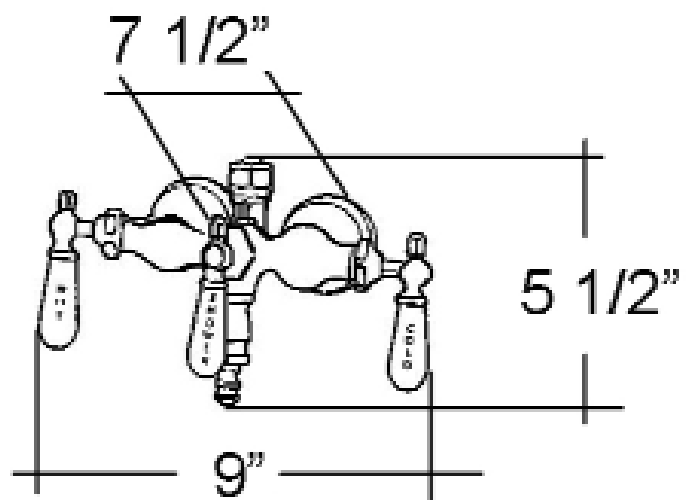

TUB DIVERTER BATHCOCK

Cat. No.
4072

L: 5 1/2"
W: 9"
D: 7 1/2"

Features:

- ▶ Old Style Spigot
- ▶ 1/4 Turn Ceramic Disc Cartridges
- ▶ 3 3/8" Centers
- ▶ F 3/8" Riser Connection
- ▶ 3/4" Nipples
- ▶ Cast Iron Tub Use Only
- ▶ Riser Cap Not Available

Finishes:

CP Polished Chrome

Dimensions are nominal and may vary. Dimensions and specifications subject to change without notice.