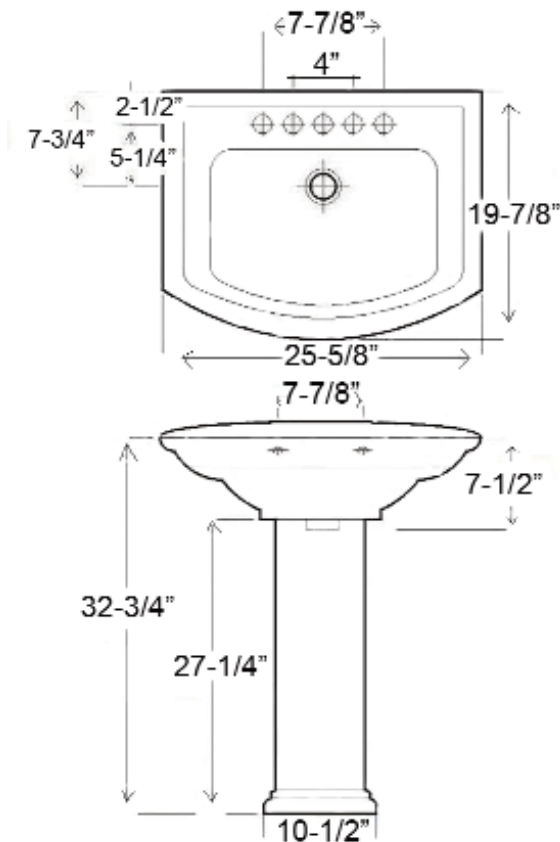

# WASHINGTON 650 PEDESTAL LAVATORY

Cat. No.  
3-41X

Faucet not included

W: 25 5/8"  
D: 19 7/8"  
H: 32 3/4"  
Flange: 1 5/8"

Column: 26-7/8"L x 10-1/2"W x 7-1/2"D

### Interior Dimensions:

Basin Interior: 16" x 12"  
Basin Depth: 7 1/2"  
Back of basin to center of faucet: 2 1/2"  
Back of basin to center of drain: 7 3/4"  
Mount bolts height: 32"  
Mount holes cc: 7 7/8"  
Faucet and spout holes: 1 1/8"(4")  
1 3/8"(8")

### Features:

- ▶ Made of Vitreous China
- ▶ Available for 4" CC or 8" Widespread
- ▶ Can Be Installed Using Toggle or Molly Bolts (not included)

\*For ease of installation order one of the following

1. Hangers (pair) \$ 4.75
2. Bracket (one) \$11.50

### Colors:

WH White

Meets or exceeds the following specifications: ASME A112.19.2 2008 and CSA B45.1-08 for ceramic plumbing fixtures.

Dimensions of fixture are nominal and may vary within the range of tolerances established by ASMEI Standard A112.19.2-2008. Dimensions and specifications subject to change without notice.