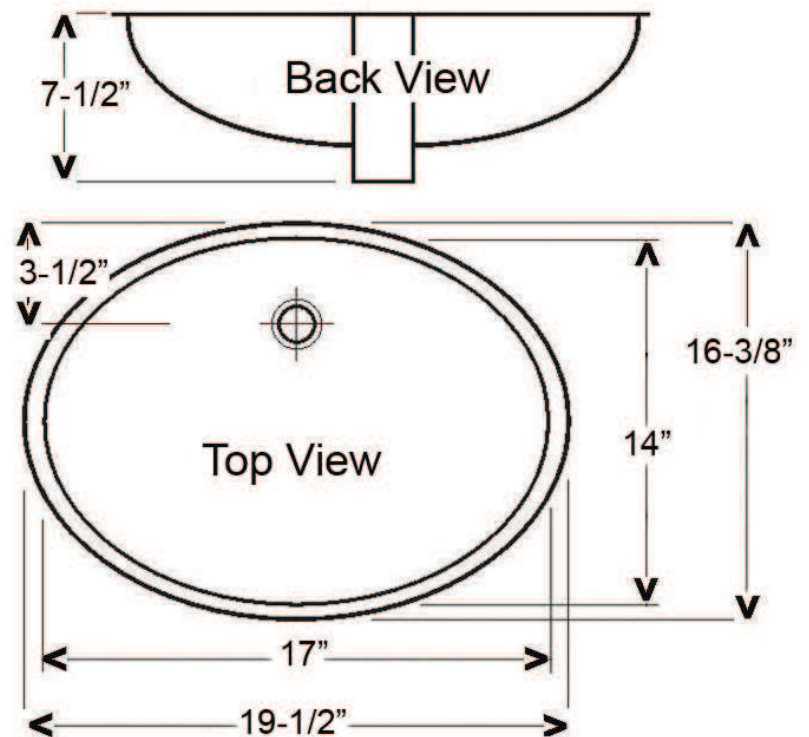

ROSA 500 WASH BASIN

Cat. No.
4-733

Features:

- ▶ Made of Vitreous China
- ▶ Oval Shape
- ▶ Overflow
- ▶ Undercounter
- ▶ Mounting clips needed - Order separately \$8.50

Colors:

WH White
BQ Bisque
BL Black

Compliance Certification
Meets or exceeds the following
specifications: ASME A112
(and 19.6M) for Vitreous China
fixtures.

W: 19 1/2"
D: 16 3/8"
H: 7 1/2"
Flange: 2 7/8" x 1 5/8" deep

Interior Dimensions:

Basin Interior: 17" x 14"
Basin Depth: 5 7/8"

Dimensions of fixture are nominal and may vary within the range of tolerances established by ASME Standard A112.19.2. Dimensions and specifications subject to change without notice.