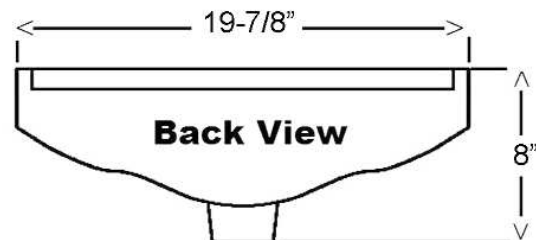

CORNER WALL-HUNG BASIN

Cat. No.
4-750

W: 19 7/8"
D: 15 7/8"
H: 8"
Flange: 1 3/4"

Features:

- ▶ Made of Vitreous China
- ▶ 1-Hole Only
- ▶ Contemporary Style
- ▶ Mounting Hardware Included

Colors:

WH White
BQ Bisque
BL Black

Compliance Certification
Meets or exceeds the following specifications: ASME A112 (and 19.6M) for Vitreous china fixtures.

Interior Dimensions:

Basin Interior: 12 1/8" x 8 1/2"
Basin Depth: 4 3/4"
Sides: 14"
Spout hole: 1 3/8"