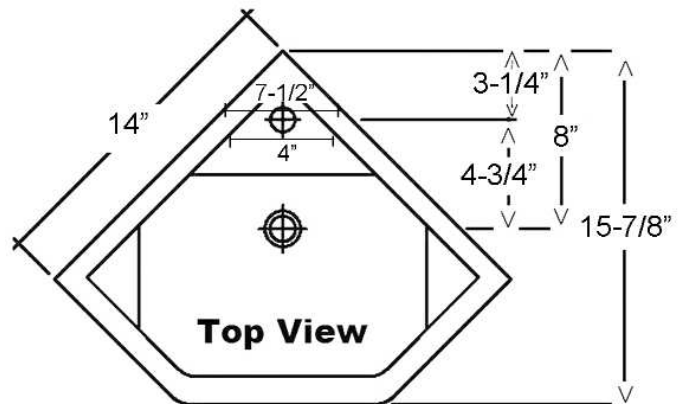

CORNER WALL-HUNG BASIN

Cat. No.
4-750

W: 19 7/8"
D: 15 7/8"
H: 8"
Flange: 1 3/4"

Features:

- ▶ Made of Vitreous China
- ▶ 1-Hole Only
- ▶ Contemporary Style
- ▶ Mounting Hardware Included

Colors:

WH White
BQ Bisque
BL Black

Compliance Certification
Meets or exceeds the following specifications: ASME A112 (and 19.6M) for Vitreous china fixtures.

Interior Dimensions:

Basin Interior: 12 1/8" x 8 1/2"
Basin Depth: 4 3/4"
Sides: 14"
Spout hole: 1 3/8"

Dimensions of fixture are nominal and may vary within the range of tolerances established by ANSI Standard A112.19.2. Dimensions and specifications subject to change without notice.