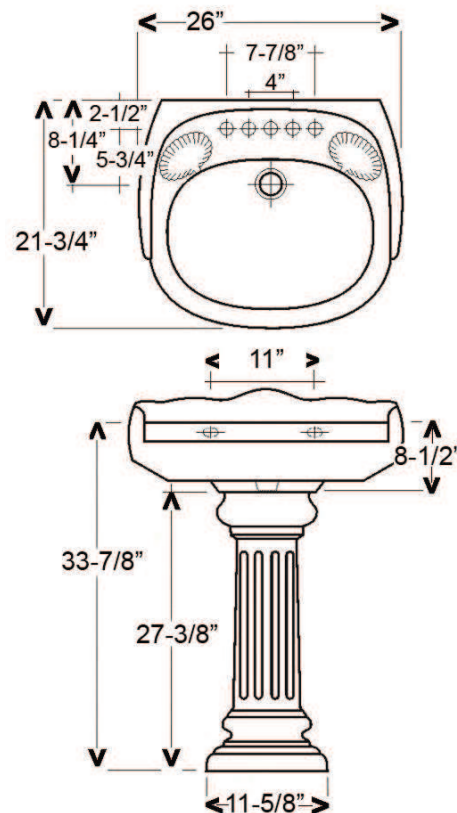

# VICTORIA PEDESTAL LAVATORY

Cat. No.  
3-75X

Faucet not included

W: 26"  
D: 21 3/4"  
Total Height: 36 1/2"  
Height to top of sink: 33 7/8"  
Flange: 1 5/8"

### Interior Dimensions:

Basin Interior: 19 1/4"W x 14 1/4"D  
Basin Depth: 6 1/8"  
Mount bolts height: 32"  
Mount holes cc: 11"  
Faucet and spout holes: 1 1/4"(4")  
1 3/8"(8")

### Features:

- ▶ Made of Vitreous China
- ▶ Available for 4" CC or 8" Widespread
- ▶ Can be Installed Using Toggle or Molly Bolts (not included)
- ▶ Overflow

\*For ease of installation, order one of the following:

### Colors:

WH White  
BQ Bisque

**Compliance Certification**  
Meets or exceeds the following specifications: ASME A112.19.2-2008 and CSA B45.1-08 for ceramic plumbing fixtures

Dimensions of fixture are nominal and may vary within the range of tolerances established by ASME Standard A112.19.2-2008. Dimensions and specifications subject to change without notice.