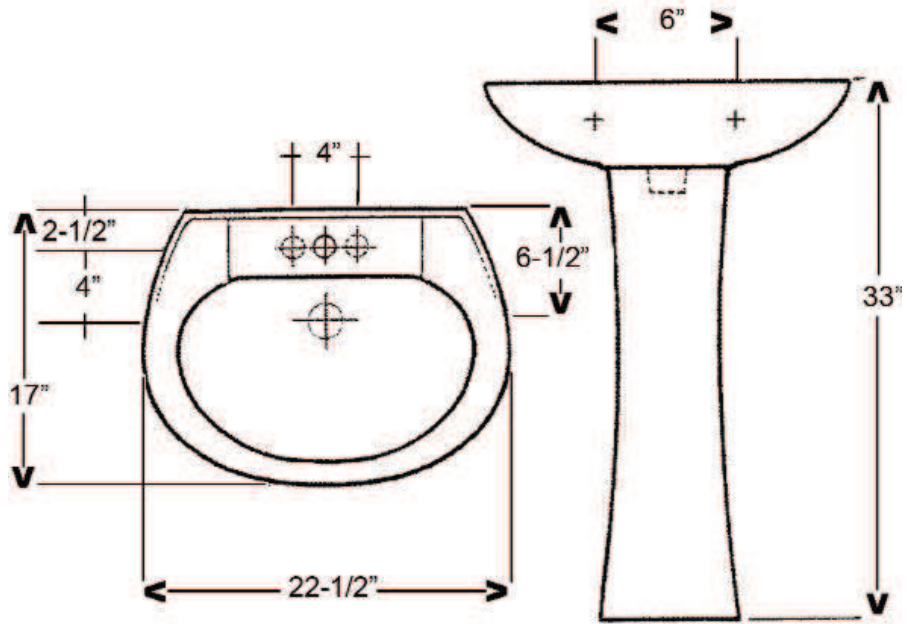

HAMPSHIRE 575 PEDESTAL LAVATORY

Cat. No.
3-202

Faucet not included

W: 22 1/2"
D: 17"
H: 33"
Flange: 1 1/2"

Features:

- ▶ Made of Vitreous China
- ▶ Overflow
- ▶ Holes for 4" Centerset
- ▶ Can be Installed Using Toggle or Molly Bolts (not included)

*For ease of installation, order one of the following:

1. Hangers (pair) \$4.75
2. Bracket (one) \$11.50

Colors:

WH White
BQ Bisque
BL Black

Compliance Certification

Meets or exceeds the following specifications: ASME A112.19.2 2008 and CSA B45.1-08 for ceramic plumbing fixtures.

Interior Dimensions:

Basin Interior: 17 1/2"W x 11 3/8"D
Basin Depth: 5 5/8"
Mount bolts height: 31 5/8"
Mount holes cc: 6"
Faucet hole: 1 1/4"
Spout hole: 1 1/8"

Dimensions of fixture are nominal and may vary within the range of tolerances established by ASME Standard A112.19.2-2008. Dimensions and specifications subject to change without notice.