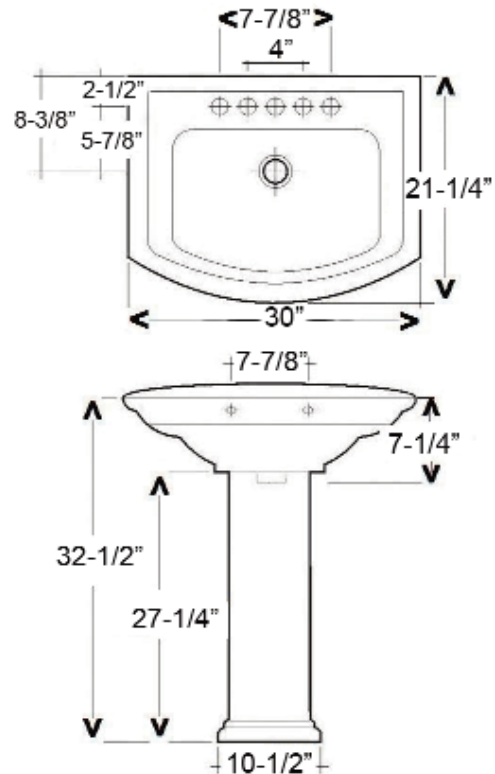

# WASHINGTON 765 PEDESTAL LAVATORY

Cat. No.  
3-49X

Faucet not included

W: 30"  
D: 21 1/4"  
H: 33 1/2"  
Flange: 1 5/8"

Column: 26-7/8"L x 10-1/2"W x 7-1/2"D

### Interior Dimensions:

Basin Interior: 20" x 14"  
Basin Depth: 8 1/2"  
Mount bolts height: 32"  
Mount holes cc: 11 1/4"  
Faucet and spout holes: 1 1/8"(4")  
1 3/8"(8")

### Features:

- ▶ Made of Vitreous China
- ▶ Available for 4" CC or 8" Widespread
- ▶ Can be Installed Using Toggle or Molly Bolts (not- included)

\*For ease of installation order one of the following:

Hangers (pair) \$4.75

### Colors:

WH White

Meets or exceeds the following specifications: ASME A112.19.2  
2008 and CSA B45.1-08 for ceramic plumbing fixtures.

Dimensions of fixture are nominal and may vary within the range of tolerances established by ASME Standard A112.19.2-2008. Dimensions and specifications subject to change without notice.