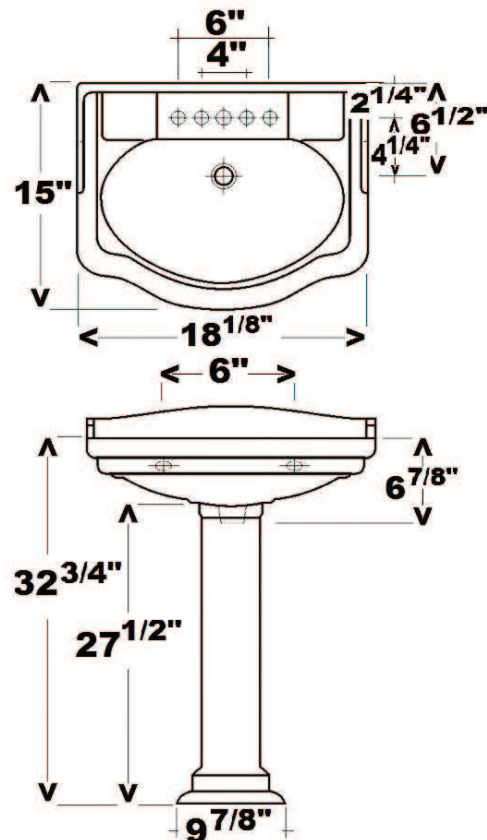

STANFORD 460 PEDESTAL LAVATORY

Cat. No.
3-87X

Faucet not included

W: 18 1/8"
D: 15"
Total Height: 34 1/4"
Height to top of sink: 32 3/4"
Flange: 1 5/8"

Interior Dimensions:

Basin Interior: 14 7/8"W x 8 7/8"D
Basin Depth: 4 1/2"
Mount bolts height: 30 1/2"
Mount holes cc: 6"
Spout hole: 1 1/8"

Features:

- ▶ Made of Vitreous China
- ▶ Available for Single Hole, 4" CC or 6" Mini Widespread
- ▶ Can be Installed Using Toggle or Molly Bolts (not included)
- ▶ Overflow

*For ease of installation, order one of the following:

Dimensions of fixture are nominal and may vary within the range of tolerances established by ASME Standard A112.19.2-2008. Dimensions and specifications subject to change without notice.