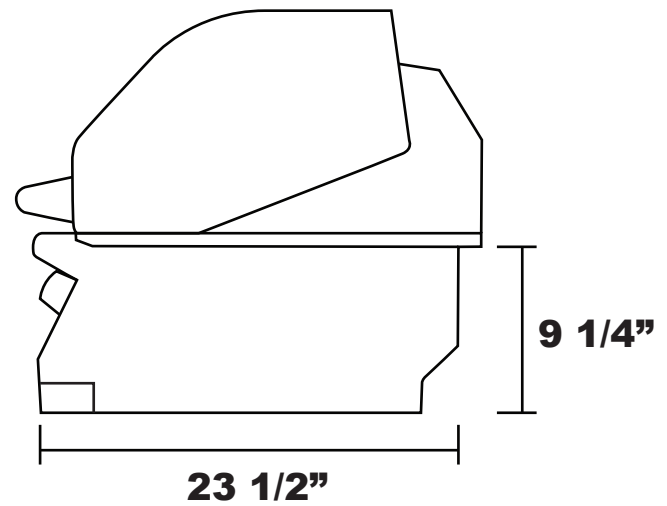

## Top View

## Side View

\*Approximate Measurements

**Cutout Dimensions:  
31" x 21 1/2" x 9 5/8"**