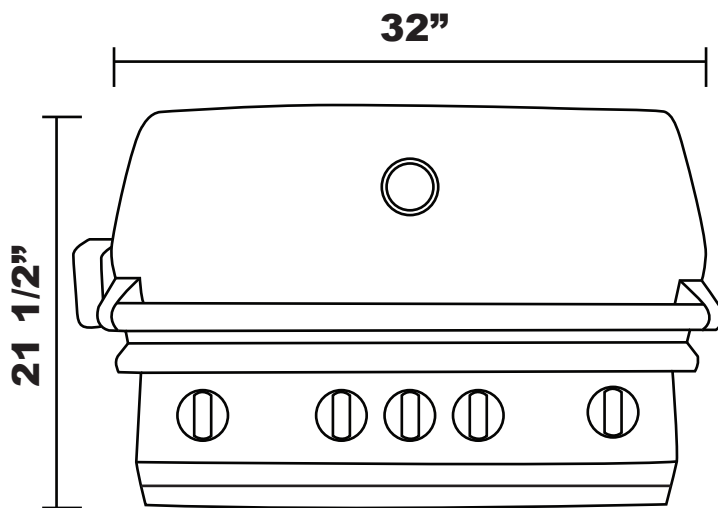

## Top View

## Side View

\*Approximate Measurements

**Cutout Dimensions:  
31" x 21 1/2" x 9 5/8"**