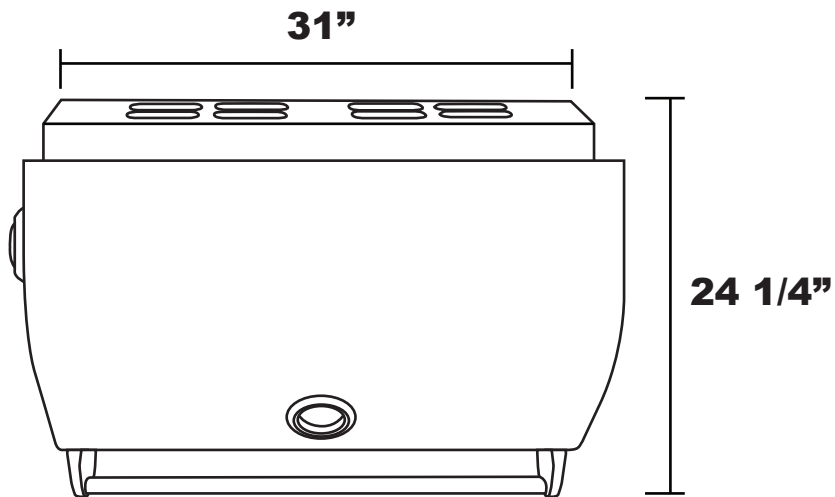

## Top View

## Side View

\*Approximate Measurements

**Cutout Dimensions:  
31" x 21 1/2" x 9 5/8"**