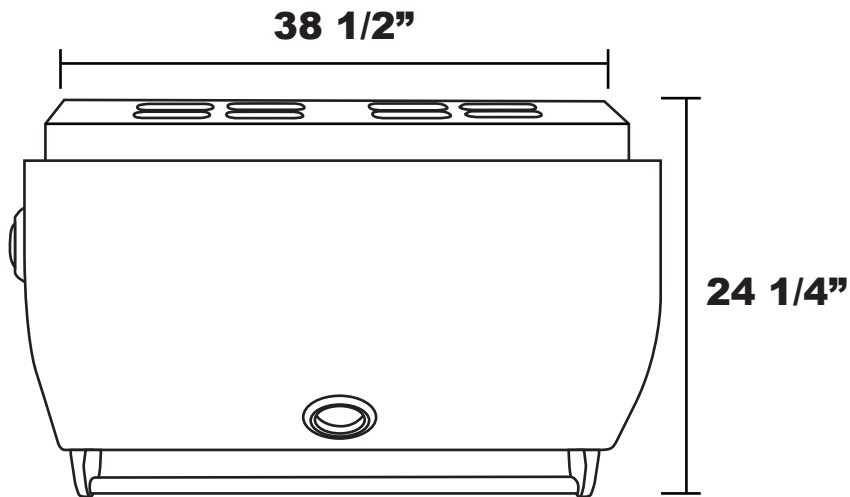

## Top View

## Side View

\*Approximate Measurements

**Cutout Dimensions:**

**38 1/2" x 21 1/2" x 9 5/8"**