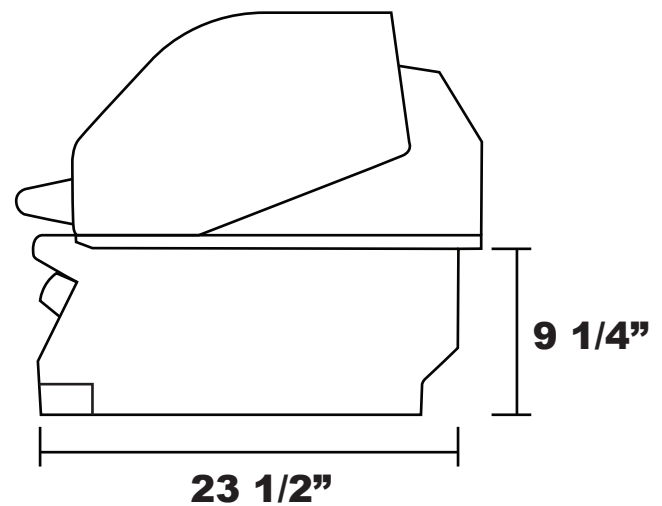

## Top View

## Side View

\*Approximate Measurements

**Cutout Dimensions:**

**38 1/2" x 21 1/2" x 9 5/8"**