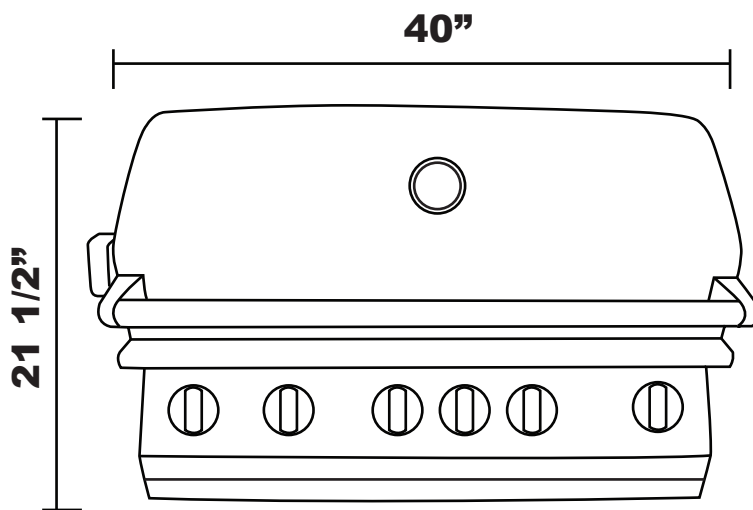

## Top View

## Side View

\*Approximate Measurements

**Cutout Dimensions:**

**38 1/2" x 21 1/2" x 9 5/8"**