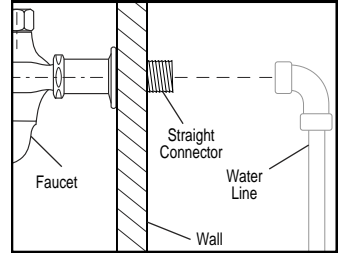

F6-0012 Tub Faucet

ASSEMBLY DIAGRAM

Wall Mount Application

Tub Mount Application

F6-0012 Faucet

SPECIFICATION SHEET

WATER CREATION