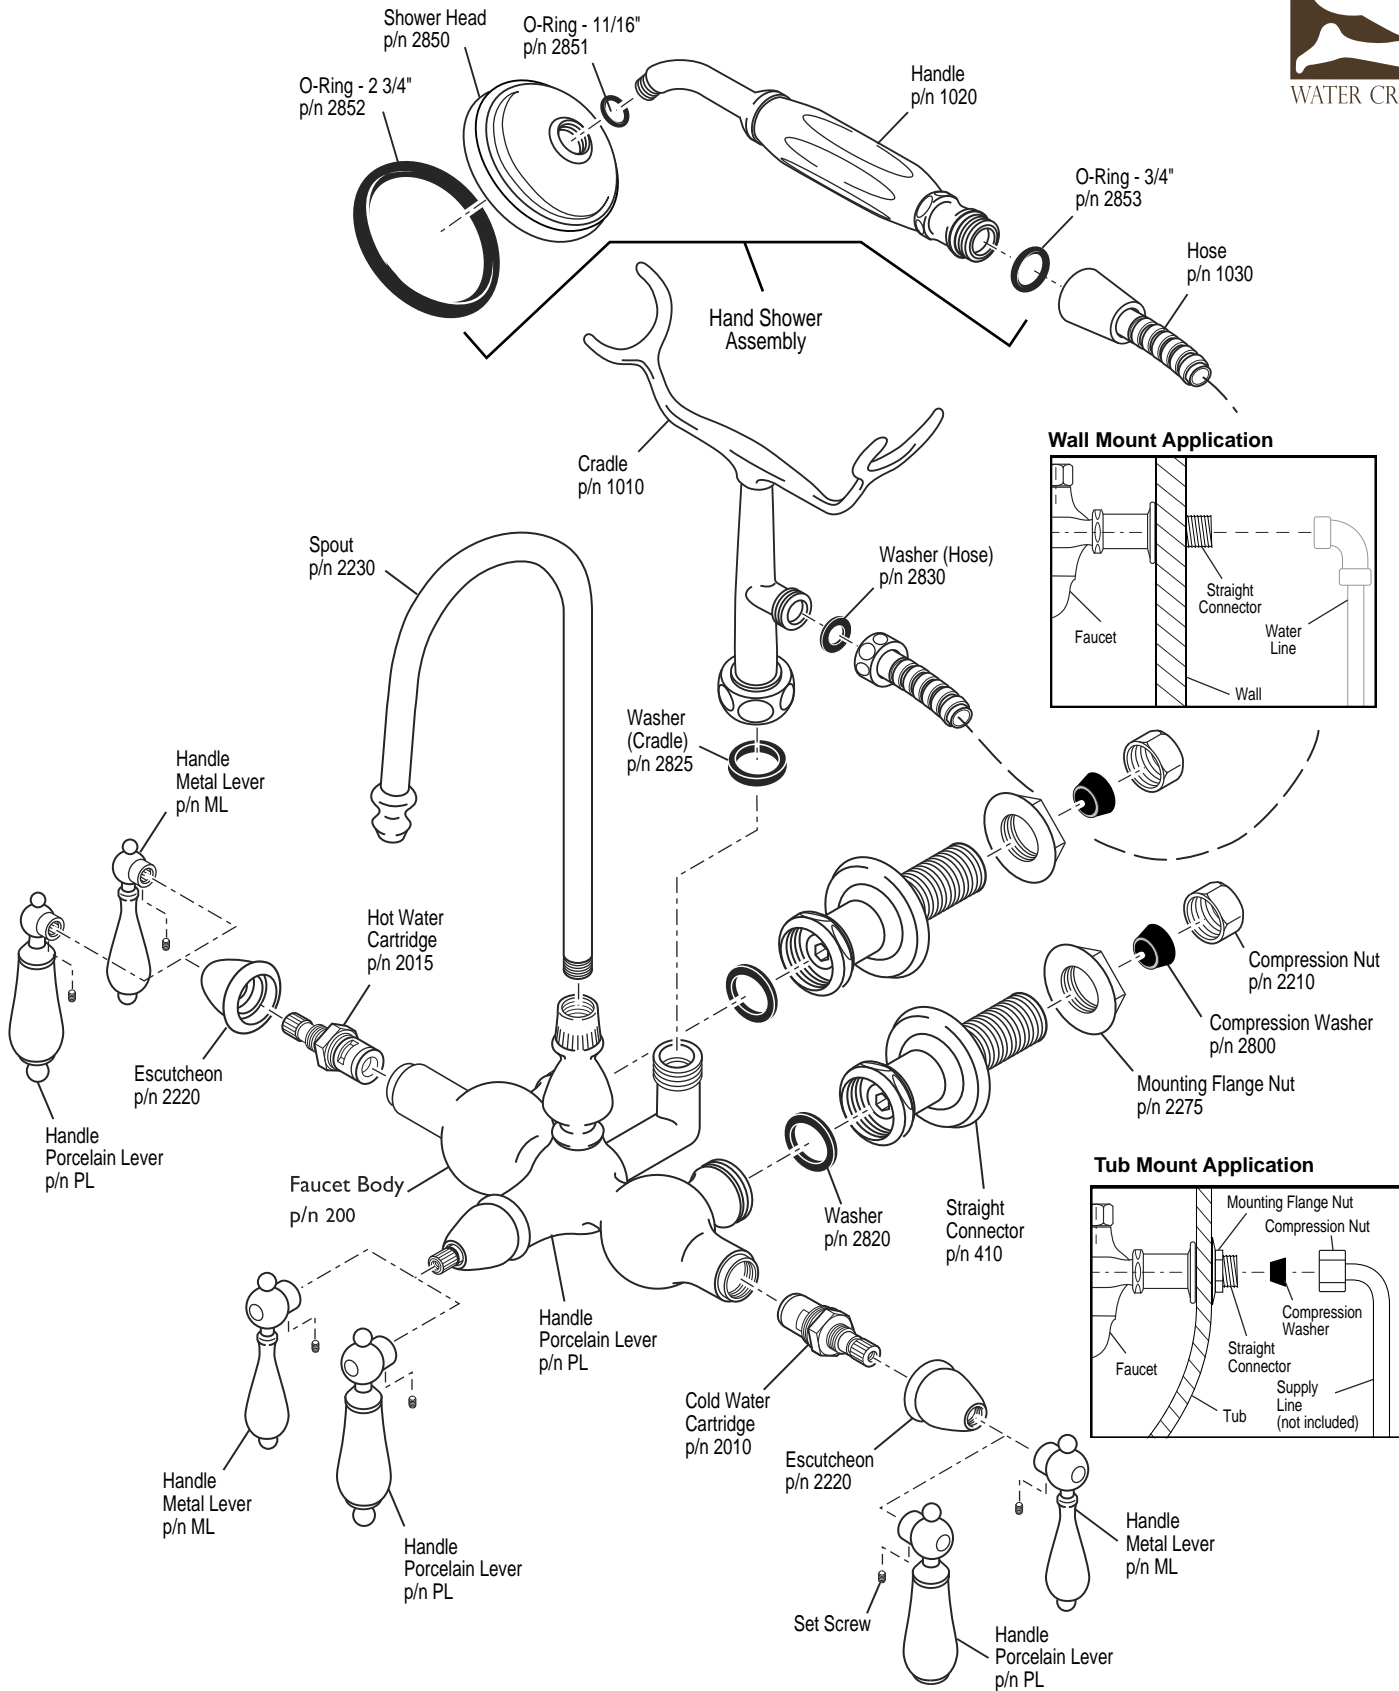

F6-0012 Tub Faucet

ASSEMBLY DIAGRAM

Wall Mount Application

Tub Mount Application

F6-0012 Faucet

SPECIFICATION SHEET

WATER CREATION