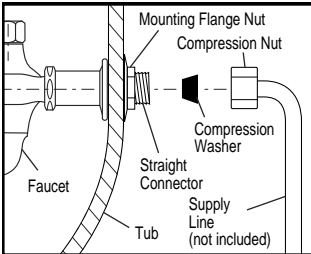

F6-0012 Tub Faucet

ASSEMBLY DIAGRAM

Wall Mount Application

Tub Mount Application

F6-0012 Faucet

SPECIFICATION SHEET

WATER CREATION