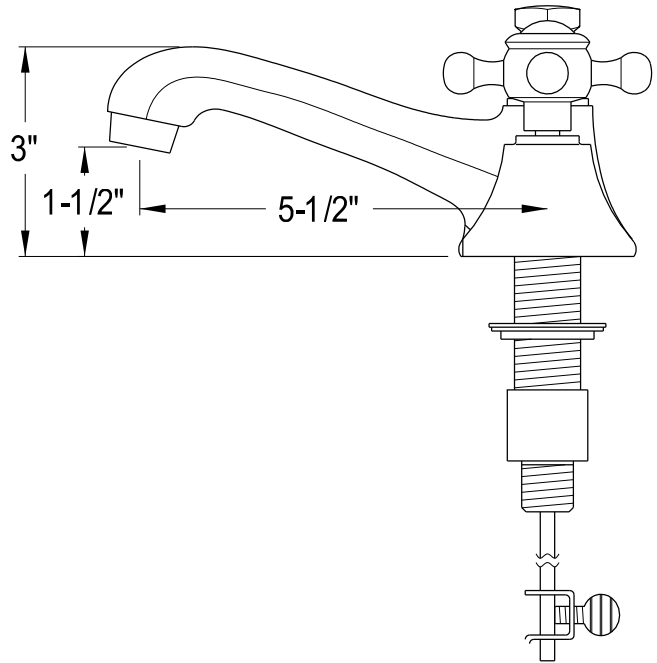

WATER  
CREATION

## TECHNICAL DATASHEET

Water Creation London Classic  
Wide Spread Lavatory Faucet

F2-0009

### PRODUCT SPECIFICATION

Construction: 100% Solid Brass  
Connection: 1/2" IPS

Finish: Chrome, Brushed Nickel, Oil Rubbed Bronze, Polished Nickel PVD  
Sink Hole Required: 3  
Spout Height: 1-1/2" Aerator, 3" Overall  
Spout Reach: 5-1/2"  
Flow Rate: 2.0 GPM @ 60 PSI