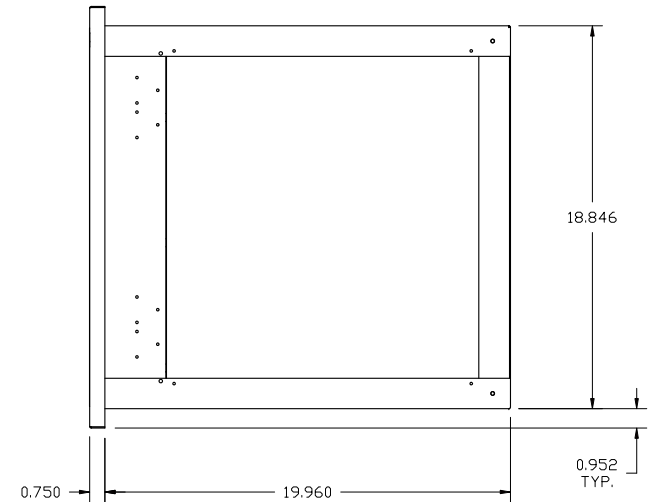

# TEDD422-B: 42" WIDE DOOR & 2 DRAWER COMBO

LAST UPDATE: 02/13