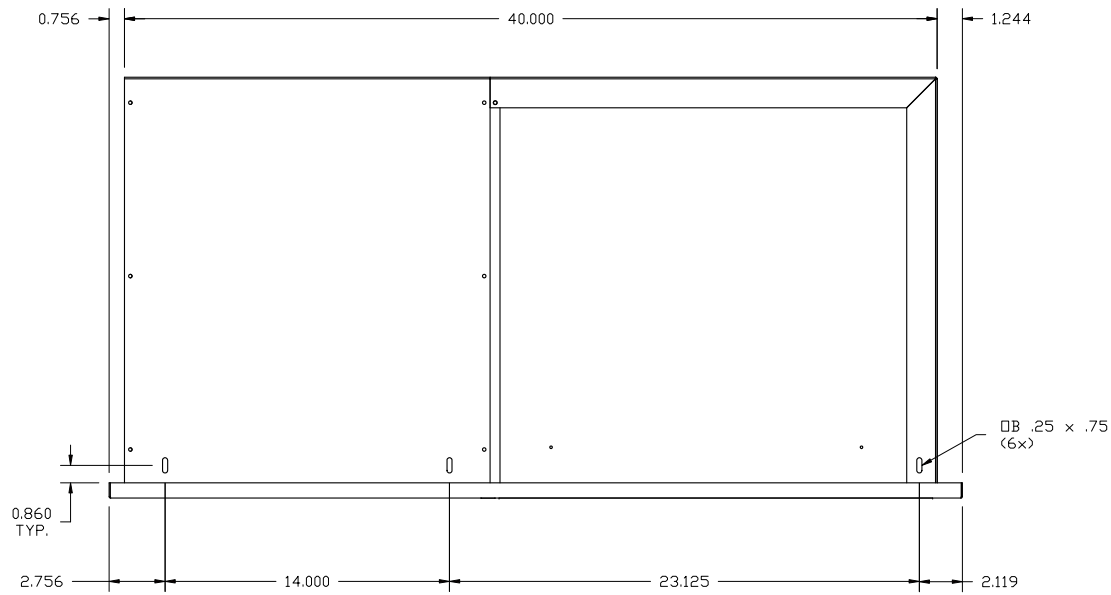

# TEDD422-B: 42" WIDE DOOR & 2 DRAWER COMBO

LAST UPDATE: 02/13