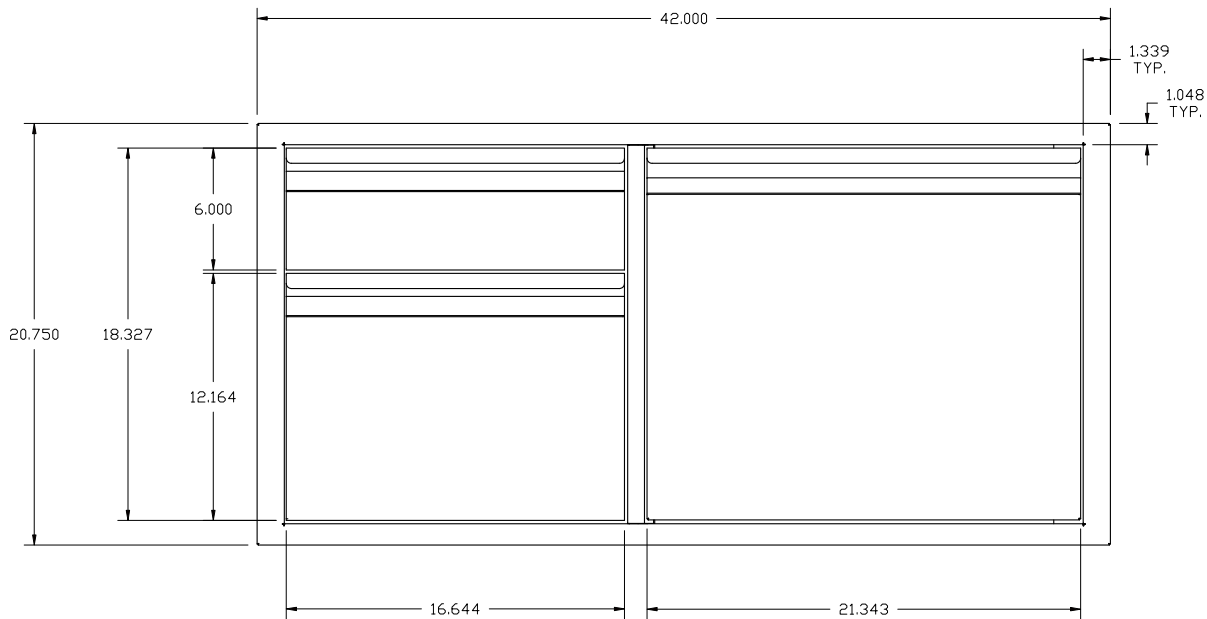

# TEDD422-B: 42" WIDE DOOR & 2 DRAWER COMBO

LAST UPDATE: 02/13