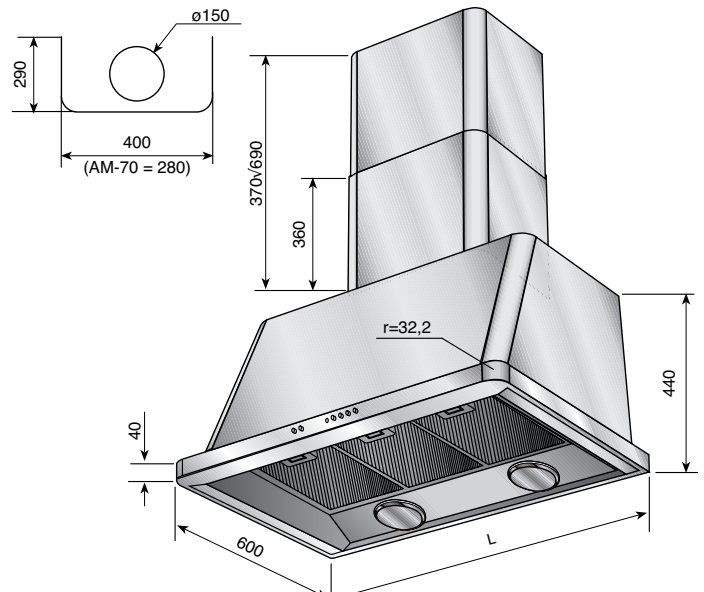

### Model AM Majestic Hood

- Infrared heat lamps
- Recessed filter catchment area helps arrest heavy steam and cooking fumes
- Twin high velocity, double turbine fan, low decibel rating, 1200m<sup>3</sup>/h air throughput, optional in-line motor assists air flow
- Halogen lighting angled for positive illumination of cooking surface
- Designed and purpose built for ILVE appliances, recommended for Barbecue and Tepanyaki cookers
- Electronic control with variable speed
- Auto fire shut-down sensors
- Available in all Majestic colours
- Ducting size 150mm
- Optional recirculating kit available