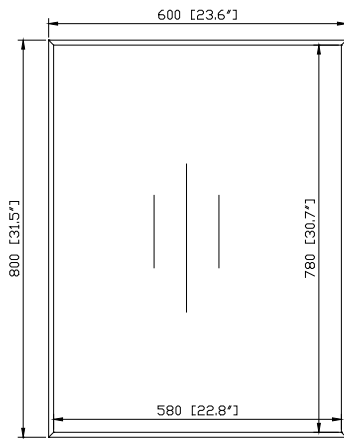

### Nominal Dimension

- 23.6W x 1.5D x 31.5H(Inch)

### Product Diagrams

Front

Back

Side

Top