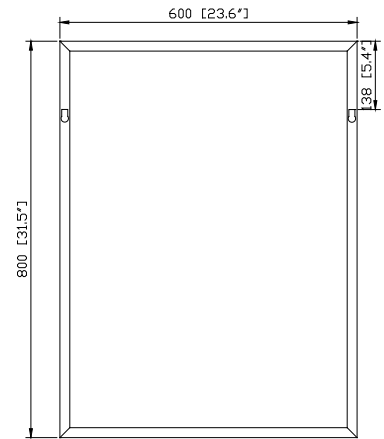

Avanity

SONOMA-M24

Features

- Non beveled-edge mirror
- With high glossy aluminum frame
- Mirror hangs Vertically

Colors / Finishes

- Metal Frame

Nominal Dimension

- 23.6W x 1.5D x 31.5H(Inch)

Components

Vanity	SONOMA-V31-WT
	SONOMA-V31-RK
	SONOMA-V31-IW

Product Diagrams

Front

Back

Side

Top