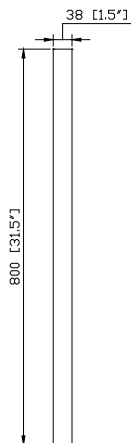

### Features

- Non beveled-edge mirror
- With high glossy aluminum frame
- Mirror hangs Vertically

### Nominal Dimension

- 23.6W x 1.5D x 31.5H(Inch)

### Components

Vanity	SONOMA-V31-WT
	SONOMA-V31-RK
	SONOMA-V31-IW

### Product Diagrams

Front

Back

Side

Top