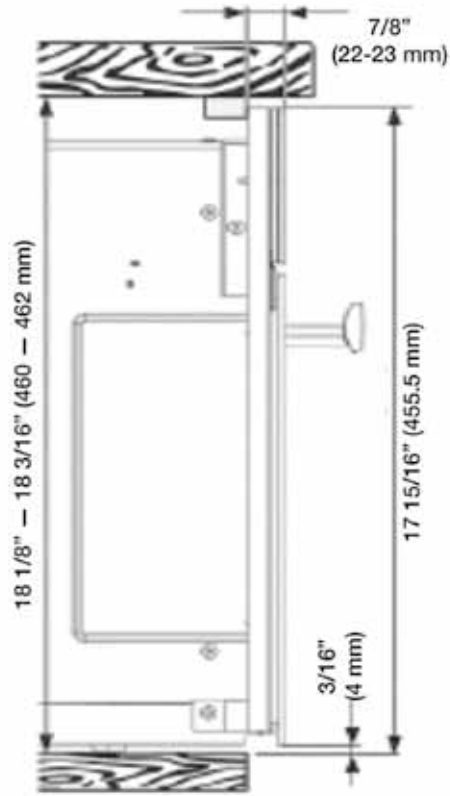

PureLine 60cm Microwave Oven M 6260 TC

INSTALLATION SPECIFICATIONS

Side flush