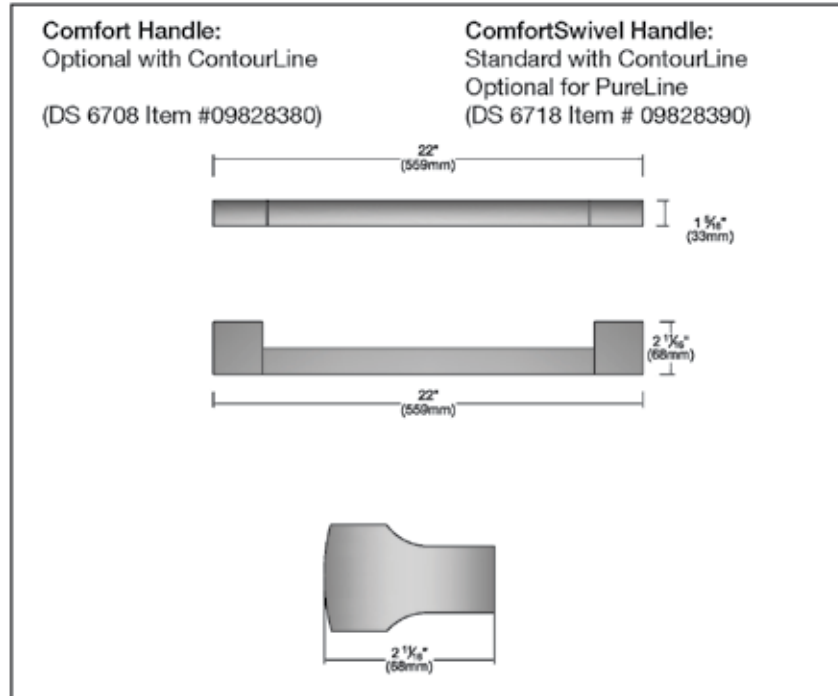

PureLine
60cm Microwave Oven

M 6260 TC

PureLine 60cm Microwave Oven M 6260 TC

M 6260 TC

Features:

- DirectSelect controls offer turn dial operation with a 7-segment liquid crystal display
- Popcorn button
- 900 watt microwave
- XL cavity — 1.62 cu ft (46 l) with a 15.8" turntable diameter to reheat several plates at one time
- 16 automatic programs
 - 9 for defrosting
 - 3 for cooking frozen food
 - 4 for fresh ingredients
- Minute plus button
- Timer
- LED lighting for the perfect illumination and low maintenance
- Horizontal alignment with other 60cm appliances
- The simple yet sleek Silhouette handle seems to float enhancing its modern design lines.

PureLine 60cm Microwave Oven

M 6260 TC

SPECIFICATIONS	
M 6260 TC – Item 24626050USA	
Overall Unit Width - Excluding Fascia Dimension	21" (533mm)
Overall Height - Excluding Fascia Dimension	16 ¹ / ₄ " (413mm)
Overall Depth - Excluding Fascia Dimension	15 ¹ / ₄ " (387mm)
Oven Door Clearance	15 ¹ / ₂ " (394mm)
Overall Oven Interior Capacity	Suitable for plates with a diameter up to 12 ¹ / ₂ "
Overall Fascia Dimensions	23 ¹ / ₁₆ " (586mm) W x 17 ¹³ / ₁₆ " (452mm) H x 7 ⁷ / ₈ " (22mm) D
Oven Interior Dimensions	13 ¹ / ₄ " (337mm) W x 8" (203mm) H x 14" (356mm) D
Built-In	
Minimum Cabinet Width	22 ¹ / ₁₆ " (560mm)
Minimum Cabinet Depth	19 ¹¹ / ₁₆ " (500mm)
Minimum Height	17 ¹¹ / ₁₆ " + 1 ¹ / ₈ " Overhang clearance A minimum installation height of 33 ⁷ / ₁₆ " (850mm) from floor must be maintained.
Minimum Base Support	40 lbs
Additional Cut-outs Required	No
Electrical	
Electrical Requirements	120V 15A 60Hz
Power Cord	Yes - Molded NEMA 5-15 plug, 5 ft. cord
Cut Out for Power Cord	Minimum 3" square
Electrical Rating	120V 13.5A 60Hz
Total Amps	11.4A
Shipping	
Shipping Weight	49 lbs
Shipping Dimensions	25 ⁷ / ₈ " W x 19 ¹³ / ₁₆ " H x 21 ¹ / ₈ " L
Support	
Call	800.843.7231
20/20	☎2020technologies.com