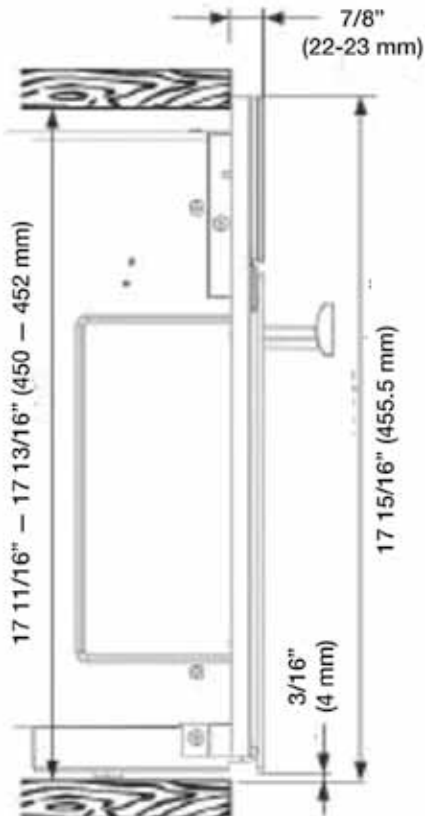

PureLine 60cm Microwave Oven

M 6260 TC

SPECIFICATIONS	
M 6260 TC – Item 24626050USA	
Overall Unit Width - Excluding Fascia Dimension	21" (533mm)
Overall Height - Excluding Fascia Dimension	16 ¹ / ₄ " (413mm)
Overall Depth - Excluding Fascia Dimension	15 ¹ / ₄ " (387mm)
Oven Door Clearance	15 ¹ / ₂ " (394mm)
Overall Oven Interior Capacity	Suitable for plates with a diameter up to 12 ¹ / ₂ "
Overall Fascia Dimensions	23 ¹ / ₁₆ " (586mm) W x 17 ¹³ / ₁₆ " (452mm) H x 7 ⁷ / ₈ " (22mm) D
Oven Interior Dimensions	13 ¹ / ₄ " (337mm) W x 8" (203mm) H x 14" (356mm) D
Built-In	
Minimum Cabinet Width	22 ¹ / ₁₆ " (560mm)
Minimum Cabinet Depth	19 ¹¹ / ₁₆ " (500mm)
Minimum Height	17 ¹¹ / ₁₆ " + 1 ¹ / ₈ " Overhang clearance A minimum installation height of 33 ⁷ / ₁₆ " (850mm) from floor must be maintained.
Minimum Base Support	40 lbs
Additional Cut-outs Required	No
Electrical	
Electrical Requirements	120V 15A 60Hz
Power Cord	Yes - Molded NEMA 5-15 plug, 5 ft. cord
Cut Out for Power Cord	Minimum 3" square
Electrical Rating	120V 13.5A 60Hz
Total Amps	11.4A
Shipping	
Shipping Weight	49 lbs
Shipping Dimensions	25 ⁷ / ₈ " W x 19 ¹³ / ₁₆ " H x 21 ¹ / ₈ " L
Support	
Call	800.843.7231
20/20	☎2020technologies.com

PureLine 60cm Microwave Oven M 6260 TC

INSTALLATION SPECIFICATIONS

Side flush

Side proud

PureLine 60cm Microwave Oven M 6260 TC

INSTALLATION SPECIFICATIONS

Install in Tall Cabinet