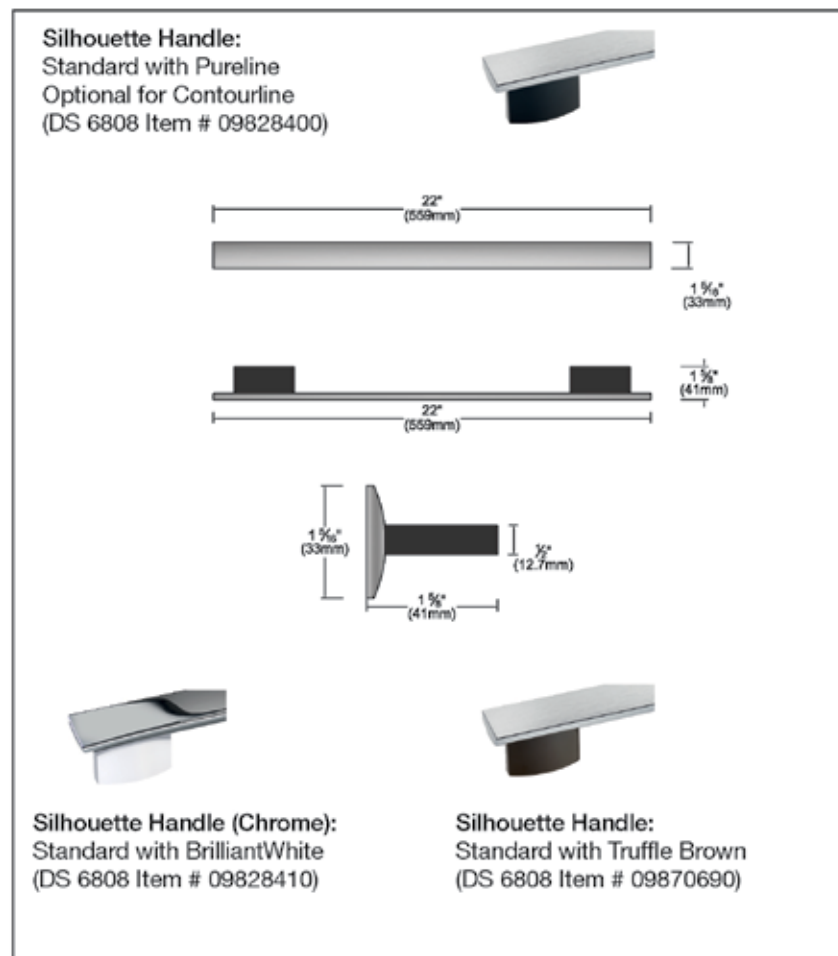

PureLine
60cm Microwave Oven

M 6260 TC

PureLine 60cm Microwave Oven M 6260 TC

M 6260 TC

Features:

- DirectSelect controls offer turn dial operation with a 7-segment liquid crystal display
- Popcorn button
- 900 watt microwave
- XL cavity — 1.62 cu ft (46 l) with a 15.8" turntable diameter to reheat several plates at one time
- 16 automatic programs
 - 9 for defrosting
 - 3 for cooking frozen food
 - 4 for fresh ingredients
- Minute plus button
- Timer
- LED lighting for the perfect illumination and low maintenance
- Horizontal alignment with other 60cm appliances
- The simple yet sleek Silhouette handle seems to float enhancing its modern design lines.

PureLine 60cm Microwave Oven

M 6260 TC

SPECIFICATIONS	
M 6260 TC – Item 24626050USA	
Overall Unit Width - Excluding Fascia Dimension	21" (533mm)
Overall Height - Excluding Fascia Dimension	16 ¹ / ₄ " (413mm)
Overall Depth - Excluding Fascia Dimension	15 ¹ / ₄ " (387mm)
Oven Door Clearance	15 ¹ / ₂ " (394mm)
Overall Oven Interior Capacity	Suitable for plates with a diameter up to 12 ¹ / ₂ "
Overall Fascia Dimensions	23 ¹ / ₁₆ " (586mm) W x 17 ¹³ / ₁₆ " (452mm) H x 7 ⁷ / ₈ " (22mm) D
Oven Interior Dimensions	13 ¹ / ₄ " (337mm) W x 8" (203mm) H x 14" (356mm) D
Built-In	
Minimum Cabinet Width	22 ¹ / ₁₆ " (560mm)
Minimum Cabinet Depth	19 ¹¹ / ₁₆ " (500mm)
Minimum Height	17 ¹¹ / ₁₆ " + 1 ¹ / ₈ " Overhang clearance A minimum installation height of 33 ⁷ / ₁₆ " (850mm) from floor must be maintained.
Minimum Base Support	40 lbs
Additional Cut-outs Required	No
Electrical	
Electrical Requirements	120V 15A 60Hz
Power Cord	Yes - Molded NEMA 5-15 plug, 5 ft. cord
Cut Out for Power Cord	Minimum 3" square
Electrical Rating	120V 13.5A 60Hz
Total Amps	11.4A
Shipping	
Shipping Weight	49 lbs
Shipping Dimensions	25 ⁷ / ₈ " W x 19 ¹³ / ₁₆ " H x 21 ¹ / ₈ " L
Support	
Call	800.843.7231
20/20	☎2020technologies.com