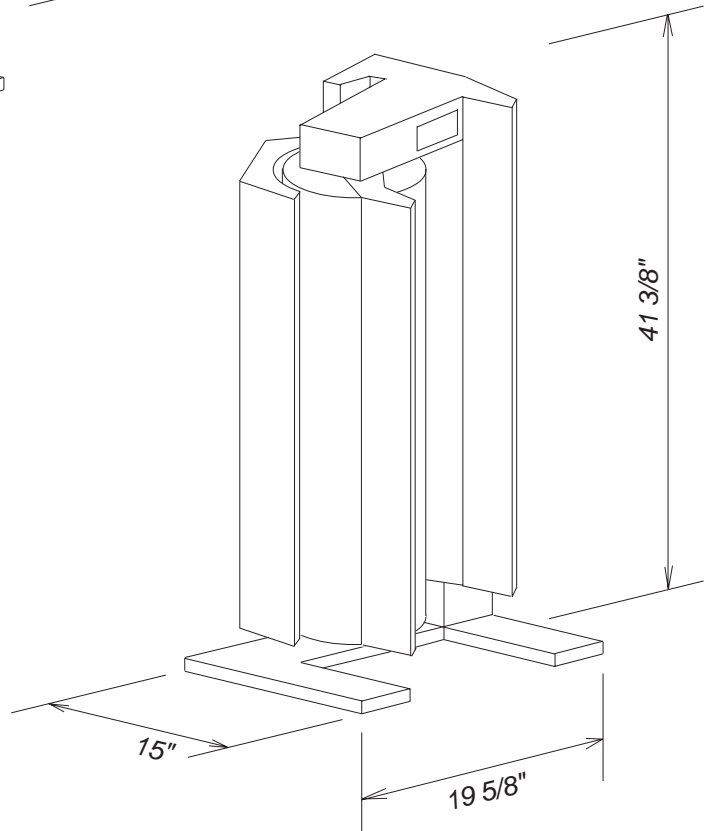

Product Dimensions

Rotary Iron

B990

Location Codes
E - 120 Volt 15 Amp - 5 foot pigtail electrical main connects right underside (Standard NEMA 5-15 configuration)
Notes
• Unit folds for storage

NOTE: Drawing is not to scale.
SPECIFICATION SHEETS 021110