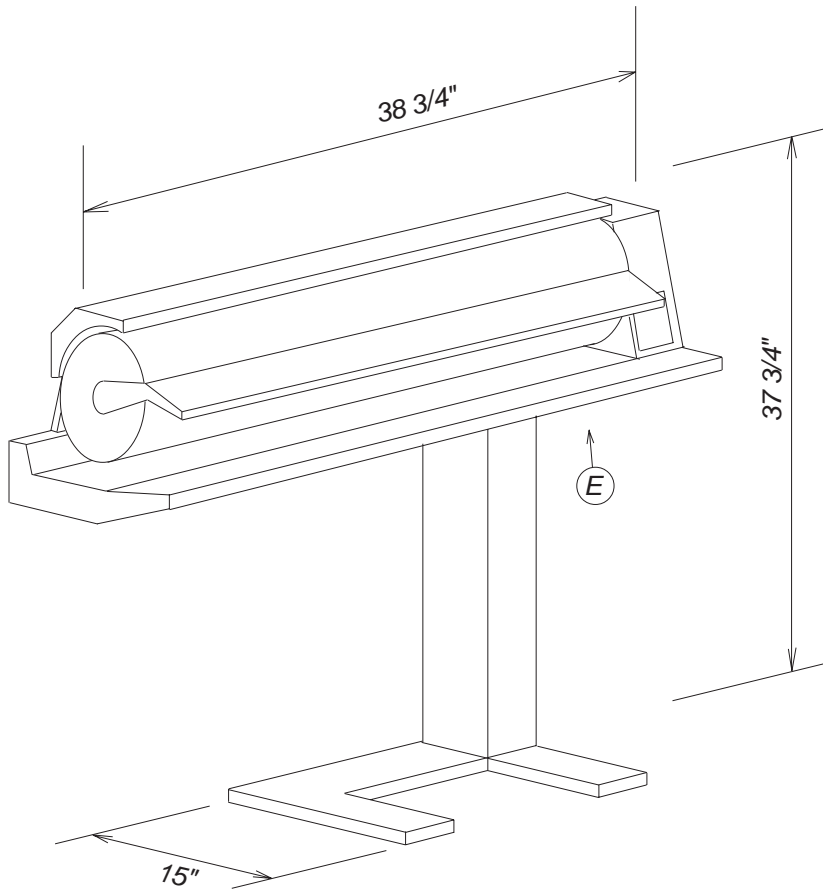

Product Dimensions

Rotary Iron

B990

Location Codes
E - 120 Volt 15 Amp - 5 foot pigtail electrical main connects right underside (Standard NEMA 5-15 configuration)
Notes
• Unit folds for storage

NOTE: Drawing is not to scale.
SPECIFICATION SHEETS 021110