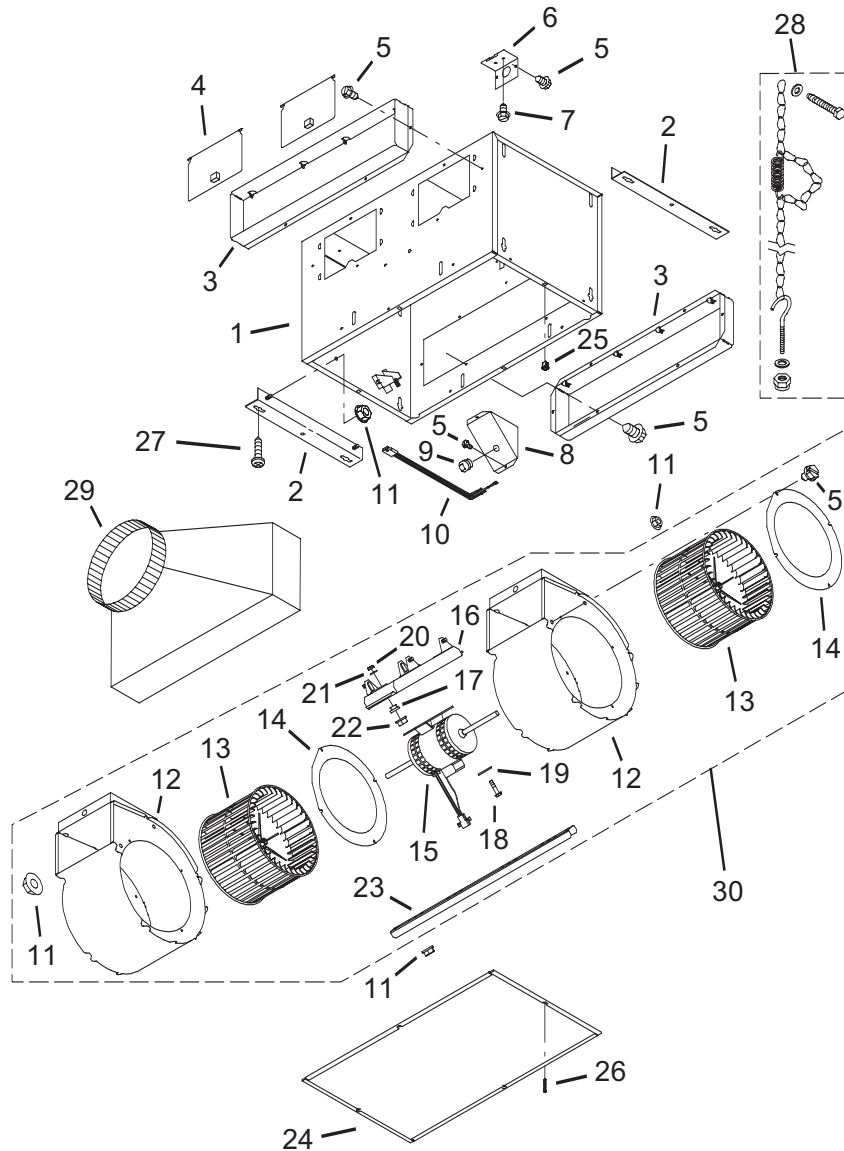

IN-LINE MODEL 808331 (600CFM)

Ref #	Part #	Description
1.	809387	Housing Assembly - 600IL
2.	809388	Btacket, Mounting - 600, 1100l (2 req.)
3.	809389	Duct Connector (2 req.)
4.	809390	Damper Assembly - 600IL (2 req.)
5.	809391	Screw, 8-18 x .25 (18 req.)*
6.	809392	Wiring Plate - 600, 1100l
7.	809393	Ground Screw, 10-32 x .5 (2 req.)*
8.	809394	Cover, Wire Box - 600, 1100l
9.	809395	Bushing, Strain Relief
10.	809396	Harness , Wire - 600IL
11.	* NA	Nut, 1/4-20 (12 req.)*
12.	809397	Scroll Assembly - 600IL (2 req.)
13.	809398	Blower Wheel - 600IL (2 req.)
14.	809399	Inlet Ring - 600IL (2 req.)
15.	809400	Motor - 600IL

Ref #	Part #	Description
16.	809401	Bracket Motor Mounting - 600IL
17.	809315	Motor Isolator (4 req.)
18.	* NA	Screw, 10-24 x 7/8 (4 req.)*
19.	* NA	Washer (4 req.)*
20.	* NA	Nut, Hex 10-24 (4 req.)*
21.	* NA	Washer (4 req.)*
22.	* NA	Nut, Hex Flange 3/8-16
23.	NA	Scroll Mounting Channel (98009461)
24.	809317	Panel, Access
25.	809318	Nut, Access Panel - 600,1200IL (4 req.)
26.	809319	Scvrew, Access Panel Mounting (4 req.)
27.	809320	Screw, 10-16 x .875 (4 req.)*
28.	809321	Hanger Kit - 600,1200IL
29.	809322	Transition, 4.5 x 18" to 10" Round
30.	809316	Blower Assembly - 600IL (Complete)

* **NOTE:** Hardware parts may be purchased at a local hardware store.