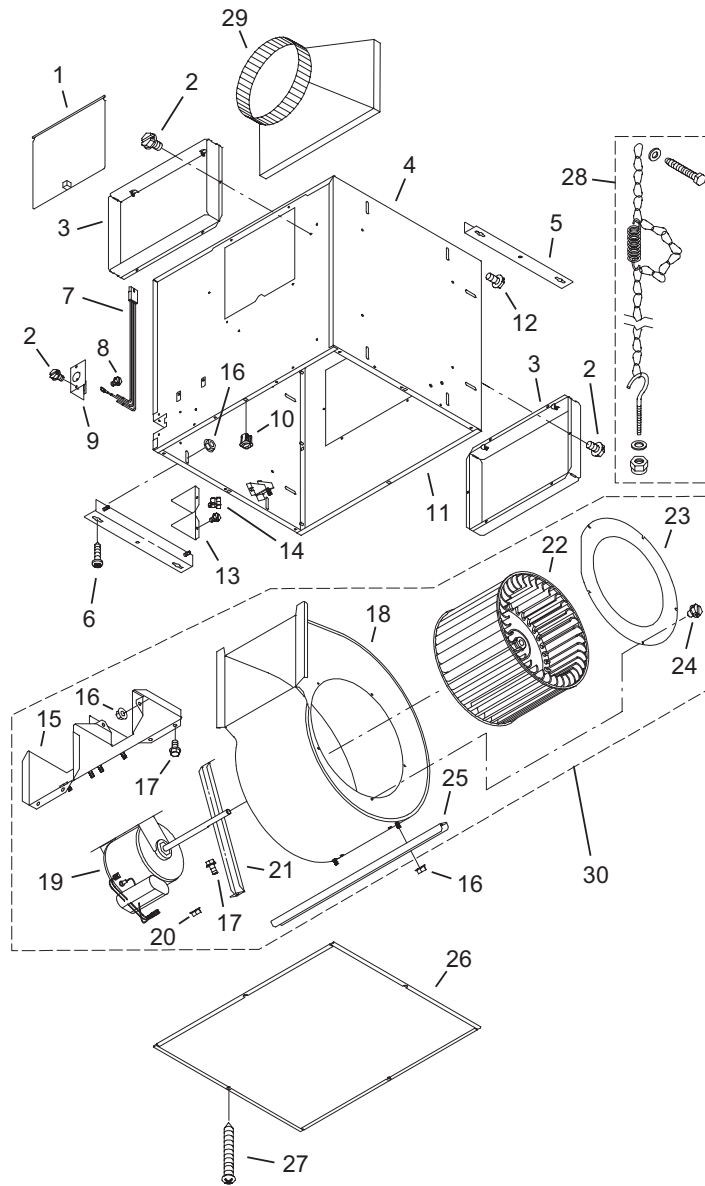

IN-LINE MODEL 808332 (1100CFM)

Ref #	Part #	Description
1.	809323	Damper Flap - 1100IL
2.	* NA	Screw, #8B x 1/4* (16 req.)
3.	809324	Duct Connector - 1100IL (2 req.)
4.	809325	Housing Assembly - 1100IL
5.	809388	Btracket, Mounting - 600, 1100I (2 req.)
6.	* NA	Mounting Screw, #10-12 x .625 (4 req.)*
7.	809326	Harness, Wiring - 1100IL
8.	809393	Ground Screw, 10-32 x .5 (2 req.)*
9.	809392	Wiring Plate - 600, 1100I
10.	809318	Nut, Access Panel - 600,1200IL (4 req.)
11.	809327	Panel, Movable Housing
12.	809328	Screw, #10-24 x .375* (8 req.)*
13.	809394	Cover, Wire Box - 600, 1100I
14.	809395	Bushing, Strain Relief
15.	97014788	Motor Bracket (97014788)

Ref #	Part #	Description
16.	* NA	Whiz Nut, 1/4-20* (11 req.)*
17.	* NA	Screw, 1/4-20 x 1/2* (5 req.)*
18.	809329	Blower Scroll - 1100IL
19.	809330	Motor - 1100IL
20.	* NA	Nut, Hex Flange 5/16-18* (5 req.)*
21.	NA	Support Bracket (98009516)
22.	809331	Wheel, Blower - 1100IL
23.	809332	Ring, Inlet - 1100IL
24.	* NA	Screw, #8-18 x 1/4* (5 req.)*
25.	NA	Scroll Support Channel (98009513)
26.	809334	Panel, Access - 1100IL
27.	809319	Scscrew, Access Panel Mounting (4 req.)
28.	809321	Hanger Kit - 600,1200IL
29.	809335	Transition 8" x 12" to 10" Round (2 req.)
30.	810946	Blower Assembly - 1100IL (Complete)

* **NOTE:** Hardware parts may be purchased at a local hardware store.