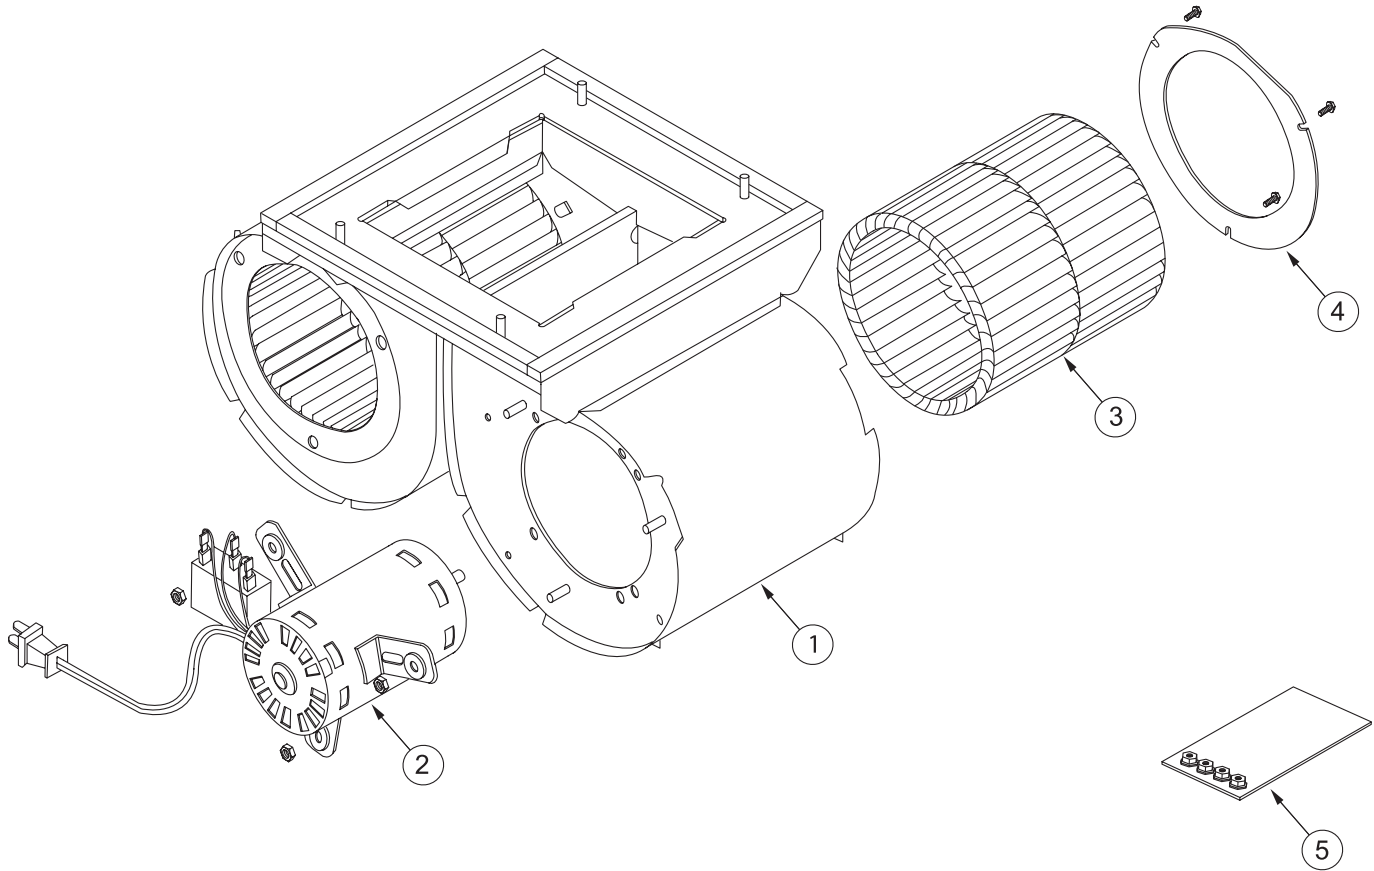

INTERNAL MODEL 801645 (900 CFM)

Ref #	Part #	Description
1.	803100	Blwr Scroll Weldment
2.	803093	Motor w/Capacitor-450/900INT
3.	803094	Blower Wheel-450/900 INT
4.	803095	Inlet Ring - 450/900 INT
5.	806504	Mount Hardware-45,60,90,1120INT