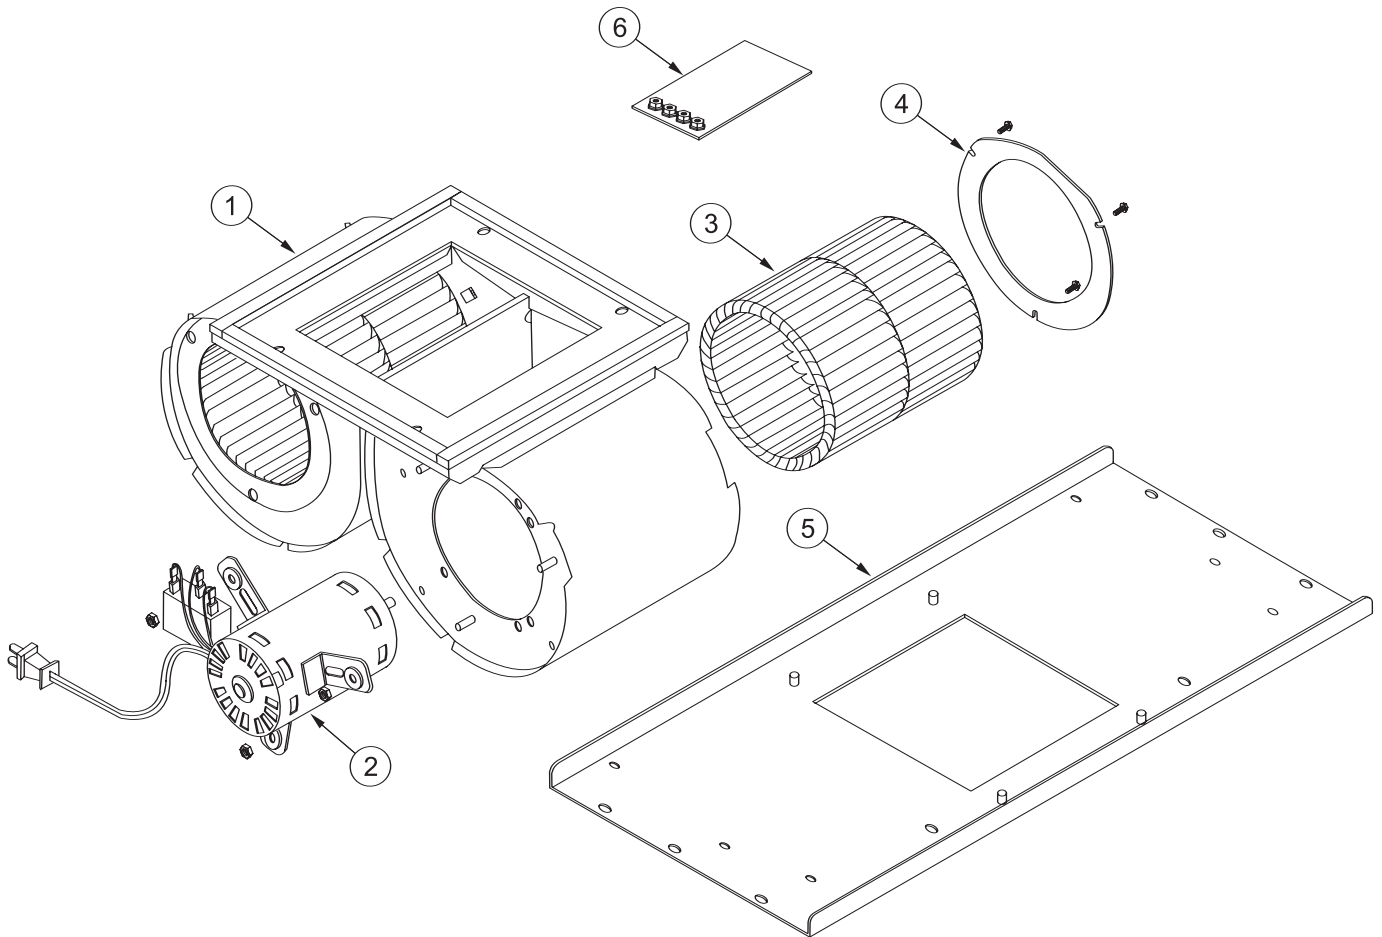

INTERNAL MODEL 805086 (900 CFM)

Ref #	Part #	Description
1.	806514	Blower Weldment-W90INT
2.	803093	Motor w/Capacitor-450/900INT
3.	803094	Blower Wheel-450/900 INT
4.	803095	Inlet Ring - 450/900 INT
5.	806336	Mount, Plate, (WBLOWER90INT)
6.	806504	Mount Hardware-45,60,90,1120INT