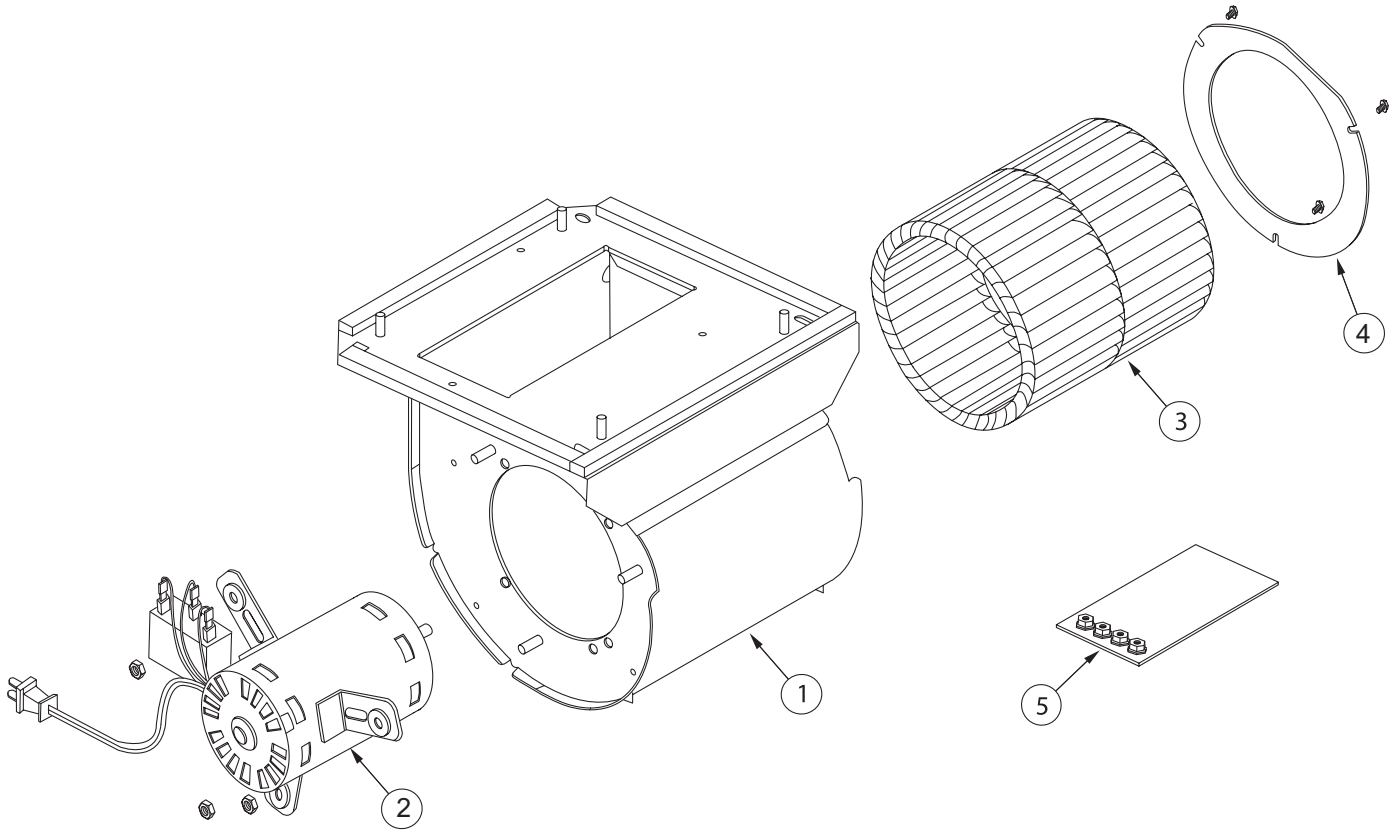

INTERNAL MODEL 801643 (450 CFM)

Ref #	Part #	Description
1.	803092	Blower Scroll Weldment-450INT
2.	803093	Motor w/Capacitor-450/900INT
3.	803094	Blower Wheel-450/900 INT
4.	803095	Inlet Ring - 450/900 INT
5.	806504	Mount Hardware-45,60,90,1120INT