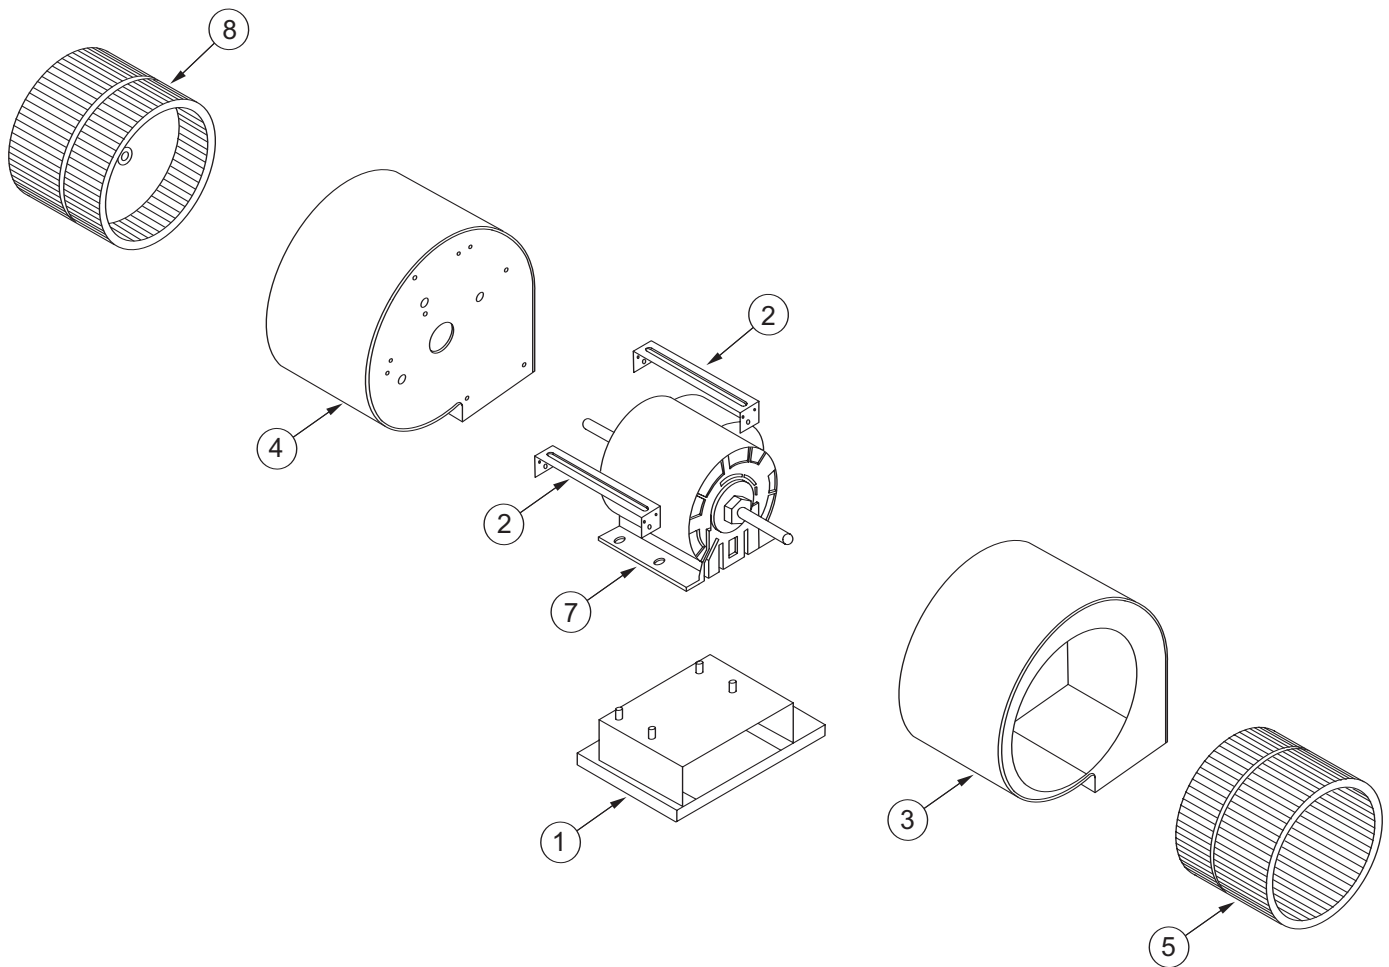

INTERNAL MODEL 805087 (1200 CFM)

Ref #	Part #	Description
1.	806505	Motor Mount -L120,W120INT
2.	806506	Scrollbrace-L120,W120INT
3.	806507	Right Hand Scroll-L120,W120INT
4.	806508	Left Hand Scroll-L120,W120INT
5.	806509	Right Blower Wheel-L120,W120INT
6.	806510	Left Blower Wheel-L120,W120INT
7.	806512	Motor-L120,W120INT