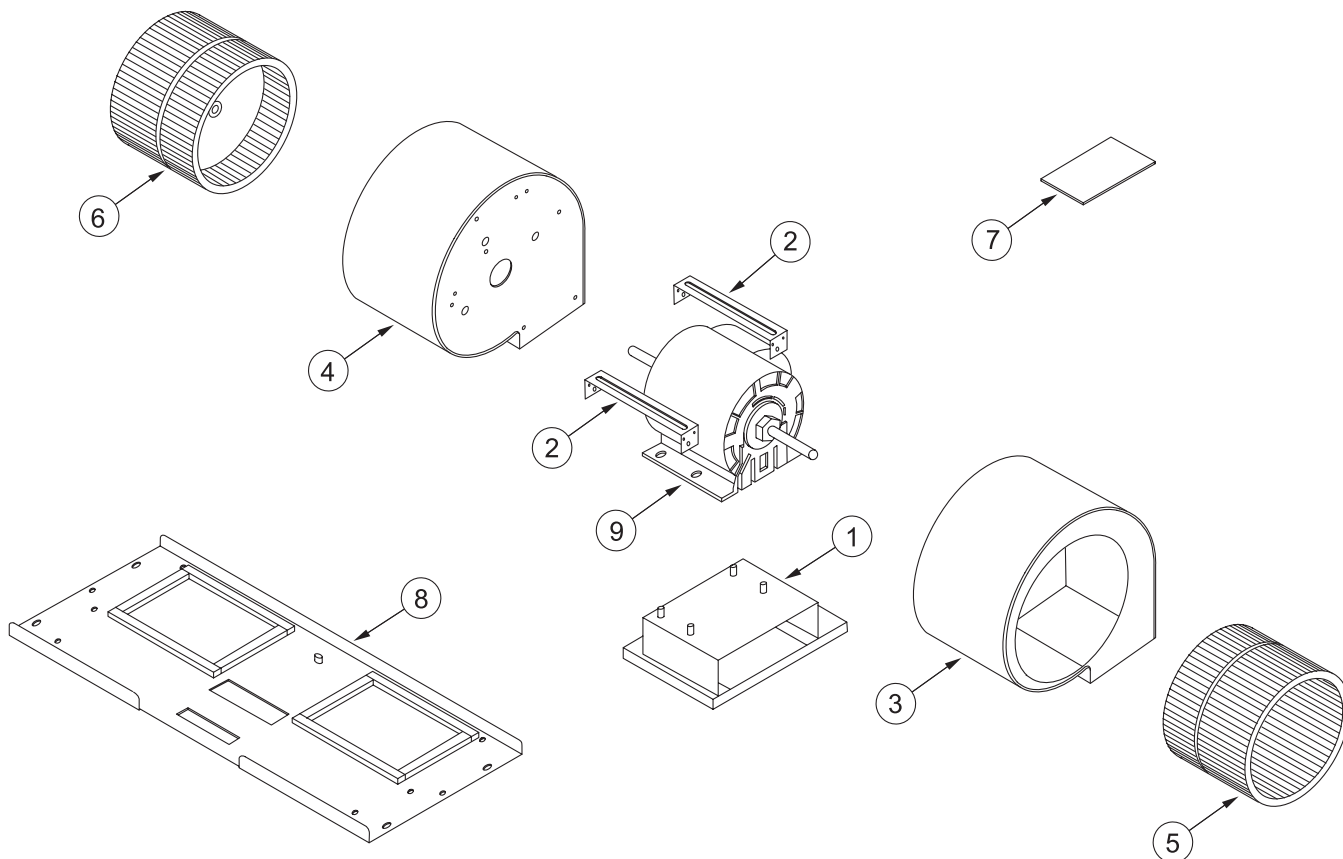

INTERNAL MODEL 804702 (1200 CFM)

Ref #	Part #	Description
1.	806505	Motor Mount -L120,W120INT
2.	806506	Scrollbrace-L120,W120INT
3.	806507	Right Hand Scroll-L120,W120INT
4.	806508	Right Hand Scroll-L120,W120INT
5.	806509	Right Blower Wheel-L120,W120INT
6.	806510	Left Blower Wheel-L120,W120INT
7.	810933	Mounting Hardware-W120INT
8.	806337	Mount. Plate, WBLOWER120INT
9.	806512	Motor-L120,W120INT