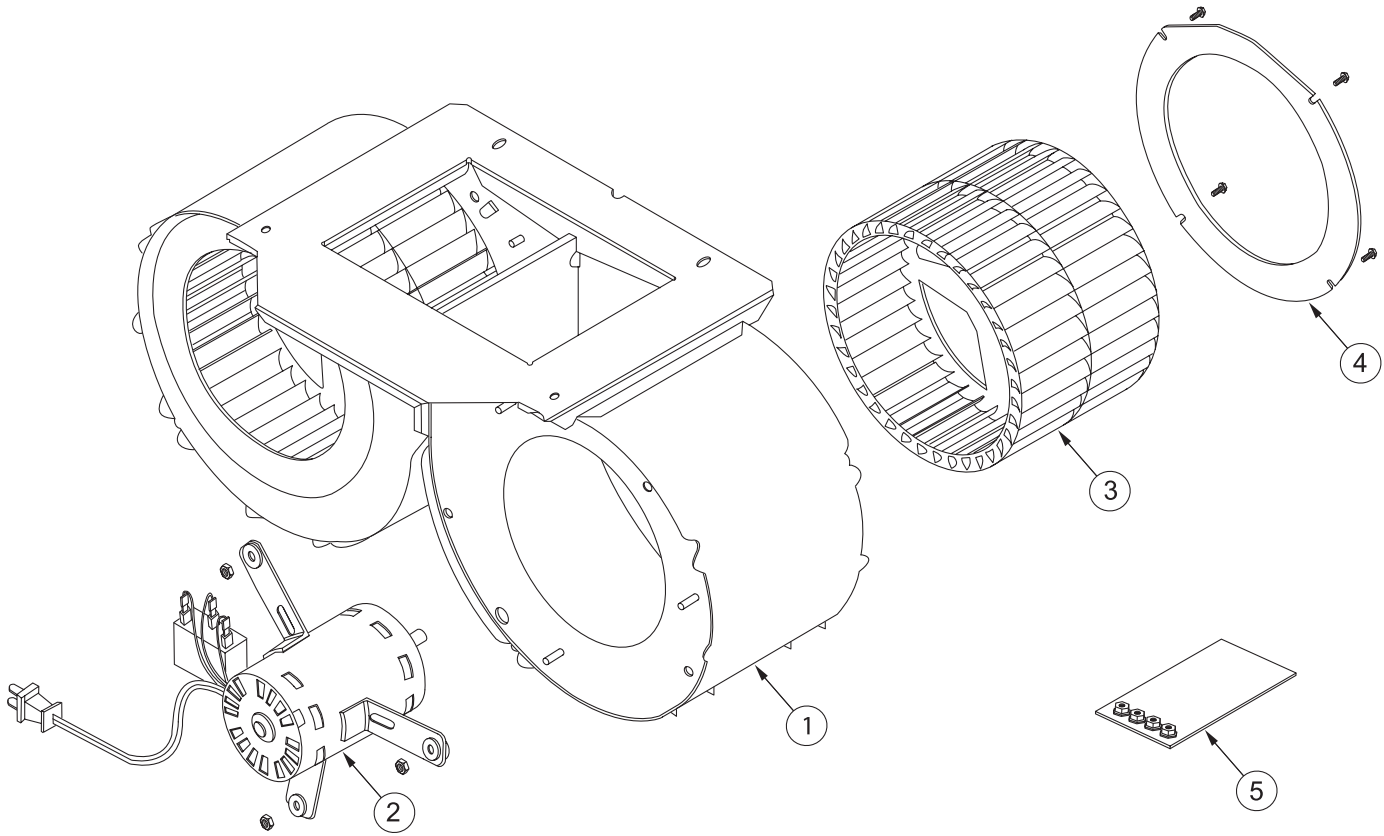

INTERNAL MODEL 804703 (1200 CFM - Island Hoods)

Ref #	Part #	Description
1.	806513	Blower Weldment-I120INT
2.	803097	Motor w/Capacitor
3.	803098	Blower Wheel
4.	803099	Inlet Ring
5.	806504	Mount Hardware-45,60,90,I120INT