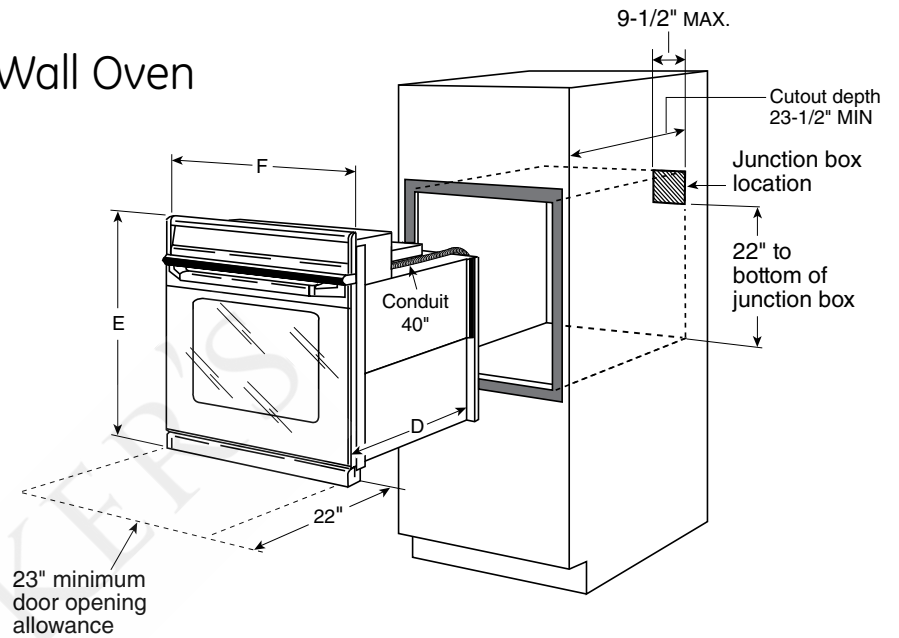

PT7050SF

GE Profile™ Series 30 in. Built-In Single Convection Wall Oven

Dimensions and Installation Information (in inches)

Most 30" Wall Cabinets can be used with this unit.

Note: These ovens are not approved for stackable installations. Cabinets installed adjacent to wall ovens must have an adhesion spec of at least a 194°F temperature rating.

Door handle protrudes 3" from door face. Cabinets and drawers on adjacent 45° and 90° walls should be placed to avoid interference with the handle.

Electric wall ovens are not approved for installation with a plug and receptacle. They must be hard wired in accordance with installation instructions.

Installation Information: Before installing, consult installation instructions packed with product for current dimensional data.

Side-by-side installations require at least 2" between cutouts.

KW Rating	
240V	4.5
208V	3.4
Breaker Size	
240V	20 Amps
208V	20 Amps