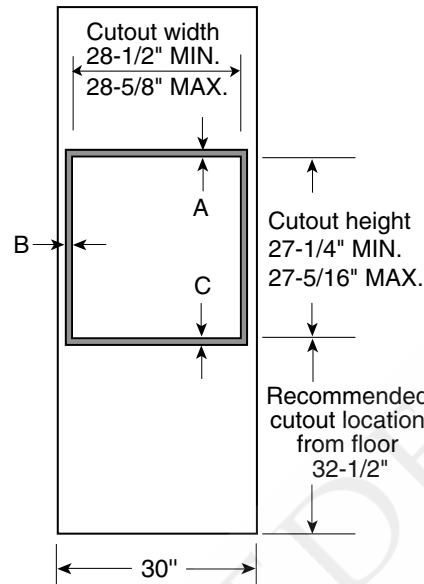

PT7050SF

GE Profile™ Series 30 in. Built-In Single Convection Wall Oven

Dimensions and Installation Information (in inches)

Most 30" Wall Cabinets can be used with this unit.

Note: These ovens are not approved for stackable installations. Cabinets installed adjacent to wall ovens must have an adhesion spec of at least a 194°F temperature rating.

Door handle protrudes 3" from door face. Cabinets and drawers on adjacent 45° and 90° walls should be placed to avoid interference with the handle.

Electric wall ovens are not approved for installation with a plug and receptacle. They must be hard wired in accordance with installation instructions.

Installation Information: Before installing, consult installation instructions packed with product for current dimensional data.

Side-by-side installations require at least 2" between cutouts.

KW Rating	
240V	4.5
208V	3.4
Breaker Size	
240V	20 Amps
208V	20 Amps