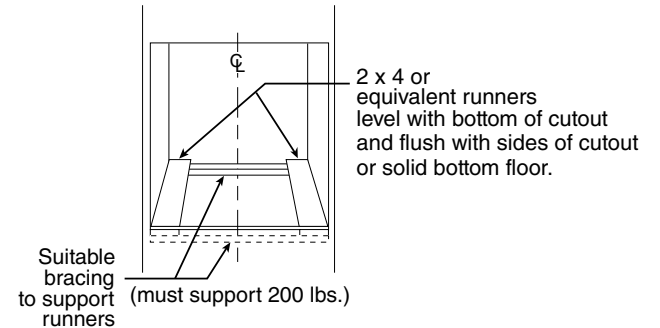

PT7050
Cabinet	30"
A – Overlap of oven at top of cutout	1"
B – Overlap of oven over side of edges of cutout	3/4"
C – Overlap of oven at bottom of cutout	1-1/4"
Oven	
D – Overall depth with handle	27-3/16"
E – Overall height with trim	28-3/8"
F – Overall width	29-3/4"