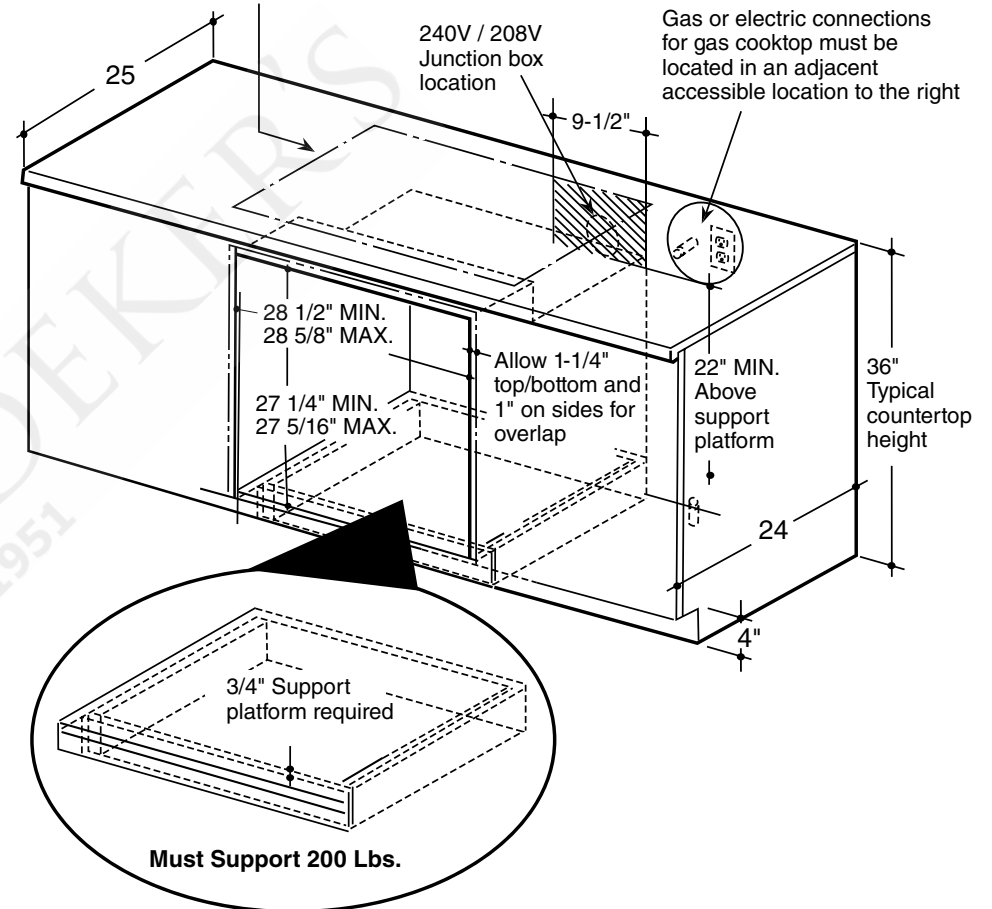

PT7050SF

GE Profile™ Series 30 in. Built-In Single Convection Wall Oven

Optional Undercounter Dimensions and Installation Information

Dimension and installation information are shown in inches.

Note: 36" ribbon cooktop are approved for use over GE 30" single wall ovens and warming drawers. 30" ribbon cooktops are approved for use over 30" and GE 27" single wall ovens and warming drawers. Refer to cooktop and wall oven installation information packed with products for current dimensional data.

Note: Door handle protrudes 3" from door face. Cabinets and drawers on adjacent 45° and 90° walls should be placed to avoid interference with the handle.

Installation information: Before installing, consult installation instructions packed with products for current dimensional data and for alternate installation options.

Electric wall ovens are not approved for installation with a plug and receptacle. They must be hard wired in accordance with installation instructions.

Gas or electric cooktops may be installed over this oven. See cooktop installation instructions for cutout size. See label on top of oven for approved cooktop models.

imagination at work

For answers to your Monogram® or GE appliance questions, visit our website at geappliances.com or call GE Answer Center® service, 800.626.2000.

Listed by Underwriters Laboratories

Specification Revised 4/13

220252