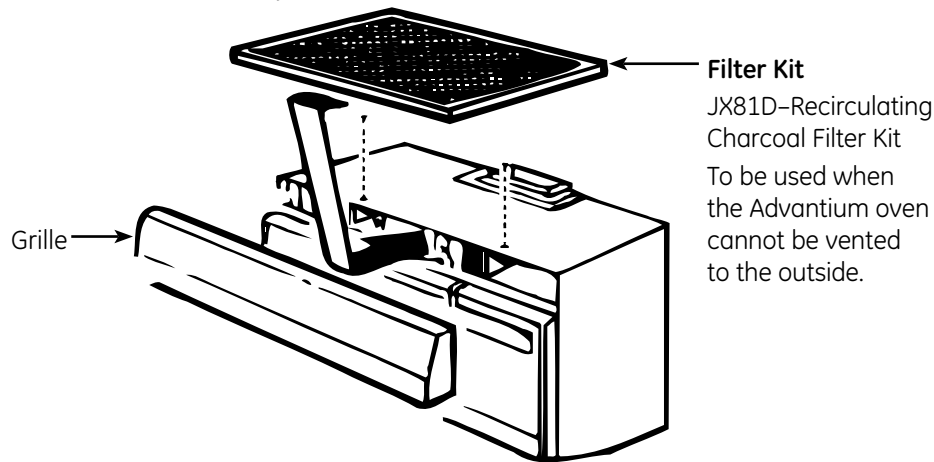

PSA9120SF

GE Profile Series Advantium® 120 Over-the-Range Oven

Dimension Information (in inches)

Hood Exhaust Duct

Outside ventilation requires a HOOD EXHAUST DUCT. Read the following carefully.

EXHAUST CONNECTION:

The hood exhaust has been designed to mate with a standard 3-1/4" x 10" rectangular duct.

If a round duct is required, a rectangular-to-round transition adaptor must be used. Do not use less than a 6" diameter duct.

REAR EXHAUST:

If a rear or horizontal exhaust is to be used, care should be taken to align exhaust with the space between studs, or wall should be prepared at the time it is constructed by leaving enough space between the wall studs to accommodate exhaust.

Filter Kit Accessory

MAXIMUM DUCT LENGTH:

For satisfactory air movement, the total duct length of 3-1/4" x 10" rectangular or 6" diameter round duct should not exceed 140 equivalent feet.

ELBOWS, TRANSITIONS, WALL AND ROOF CAPS, etc., present additional resistance to airflow and are equivalent to a section of straight duct which is longer than their actual physical size. When calculating the total duct length, add the equivalent length of all transitions and adaptors plus the length of all straight duct sections. The chart below shows the approximate feet of equivalent length of some typical ducts.

Duct	Equivalent
A. Rectangular-To-Round Transition Adaptor	5 Ft.
B. Wall Cap	40 Ft.
C. 90° Round Elbow	10 Ft.
D. 45° Round Elbow	5 Ft.
E. 90° Rectangular Elbow	25 Ft.
F. 45° Rectangular Elbow	5 Ft.
G. Roof Cap	24 Ft.

imagination at work

For answers to your Monogram® or GE® appliance questions, visit our website at geappliances.com or call GE Answer Center® service, 800.626.2000.