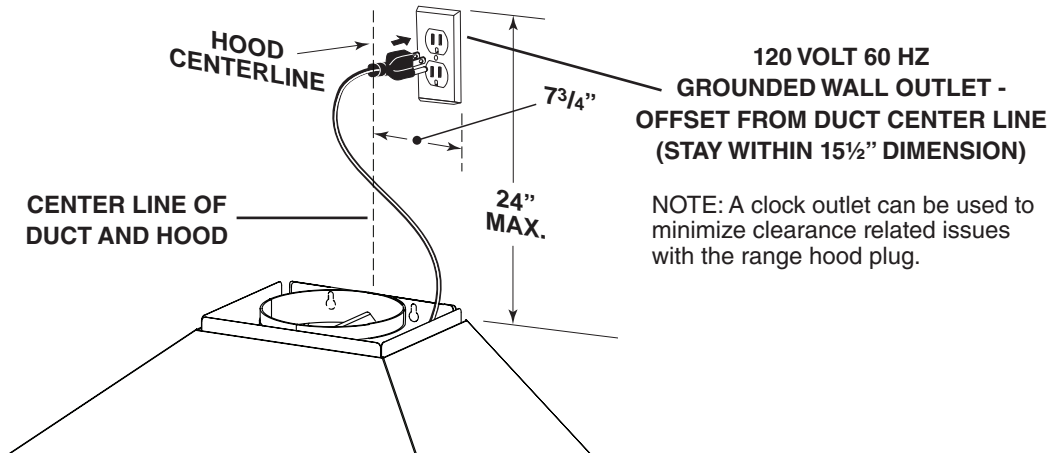

WTT32I48SB WIRING