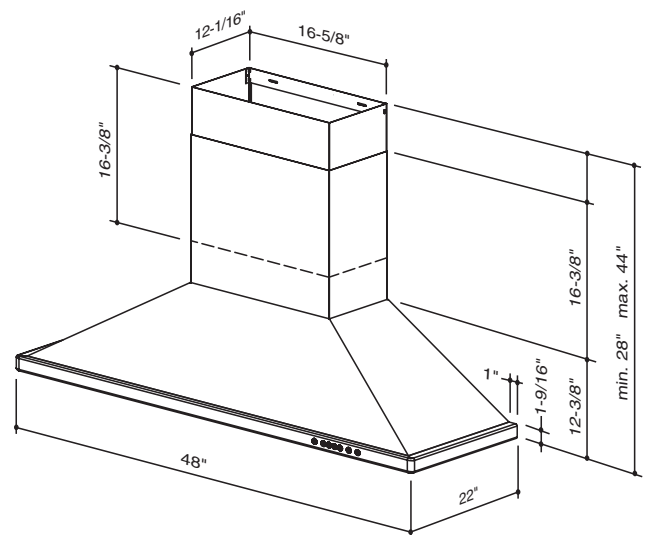

OPTIONS

- Flue extension for 10-foot ceilings - AEWTT328SB
- Make-up Air damper - MD6T (6" duct), MD8T (8" duct)
- Relay and transformer included