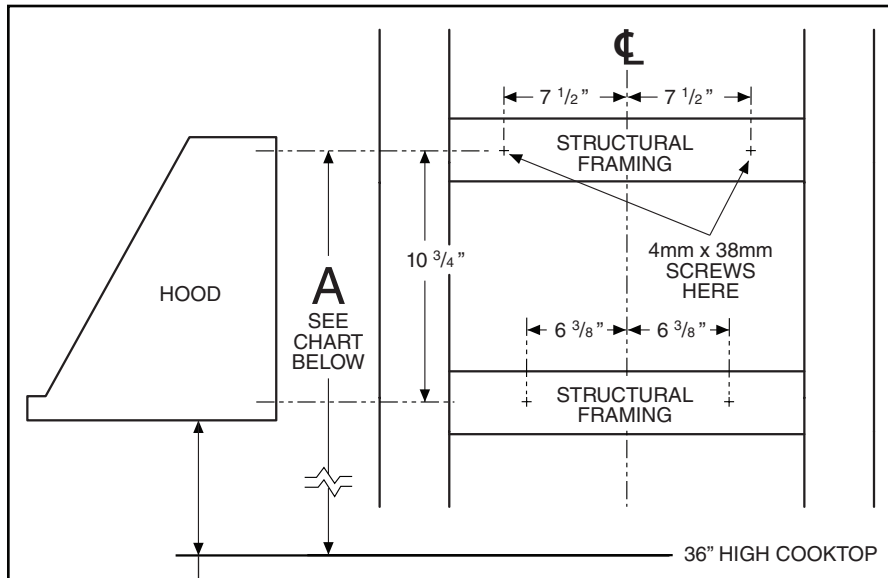

WTT32I48SB MOUNTING

Desired Hood Distance (Above 36" High Cooktop)

	24"	25"	26"	27"	28"	29"	30"
Ceiling Height	Upper Mounting Screws Location (Distance above 36" High Cooktop) (Dimension "A")						
8 Feet	36-1/8"	37-1/8"	38-1/8"	39-1/8"	40-1/8"	41-1/8"	42-1/8"
9 Feet					40-1/8"	41-1/8"	42-1/8"
9 Feet with AEWTT328SB	36-1/8"	37-1/8"	38-1/8"				
10 Feet with AEWTT328SB	36-1/8"	37-1/8"	38-1/8"	39-1/8"	40-1/8"	41-1/8"	42-1/8"