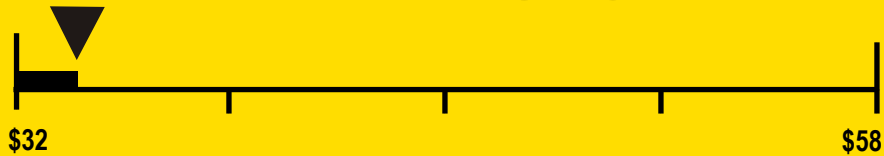

Estimated Yearly Operating Cost

\$35

Cost Range of Similar Models

328 kWh

Estimated Yearly Electricity Use

Your cost will depend on your utility rates and use.

- Cost range based only on models of similar capacity with Automatic Defrost
 - Estimated operating cost based on a 2007 national average electricity cost of 10.65 cents per kWh.
- For more information, visit www.ftc.gov/appliances.