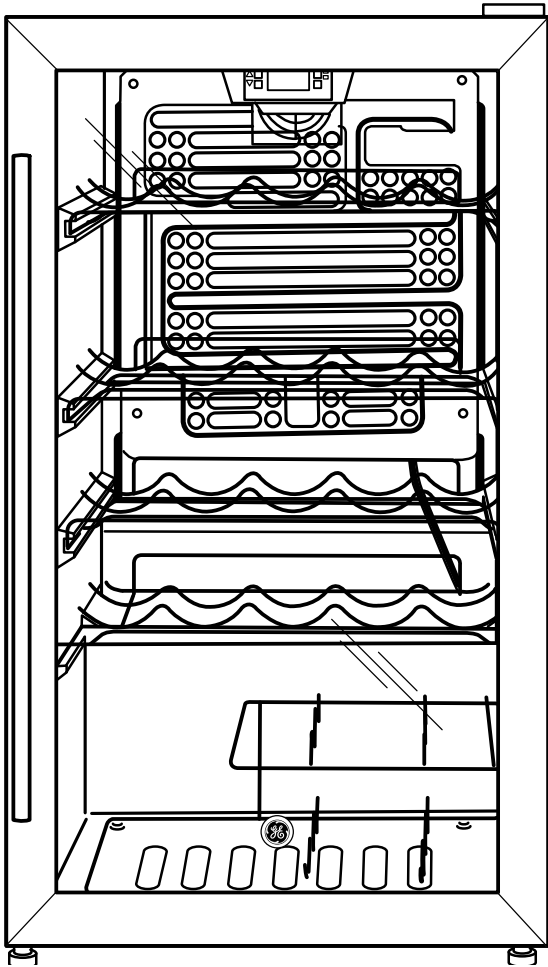

### Dimensions (in inches)

<b>Overall Dimensions</b>	Height (in.) <b>A</b>	33
	Width (in.) <b>B</b>	18-7/8
	Depth with handle (in.) <b>C</b>	22-1/2
	Depth with door open 90° (in.) <b>D</b>	38-9/16
<b>Air Clearances</b>	Each side (in.)	1/2
	Top (in.)	2
	Back (in.)	2

Front View

Top View

**GE Appliances**

### **Features and Benefits**

- Upfront electronic controls
- 30 bottle capacity
- 5 wine racks
- Glass door with stainless steel trim
- Interior lighting
- Stainless steel handle
- Free-standing capability
- Model GWS04HAE – Stainless steel