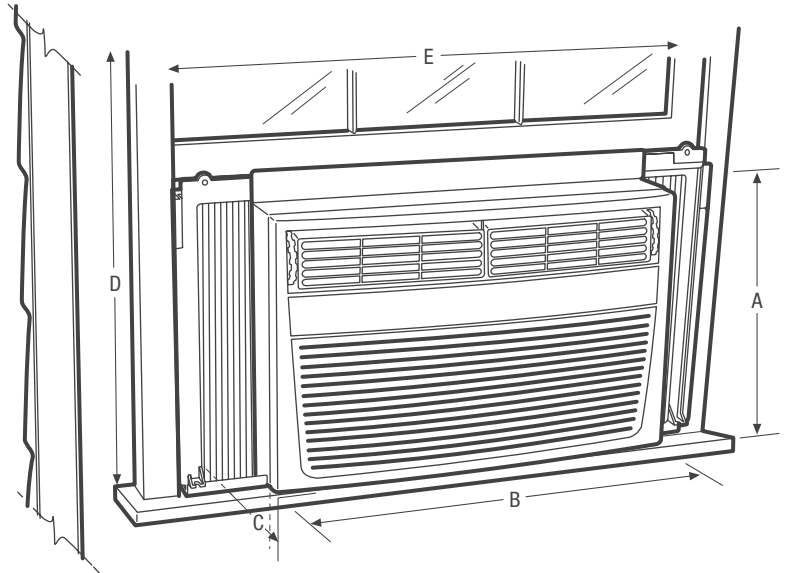

Performance	
BTU (Cool)	8,000
Dehumidification (Pints/Hour)	1.7
Cool Area (Sq. Ft.)	350
Energy Efficiency Ratio	10.8
Electrical	
Volts	115
Amps (Cool)	7.0
Watts (Cool)	740
Length of Power Cord (Min./Max.)	6' / 6.5'
Plug Type (NEMA)	LCDI (5-15P)
Features	
Electronic Controls	Ready-Select® Controls
Fan Speeds (Cool / Fan)	3 / 3
Low Voltage Start-Up	Yes
Auto Cool Function	Yes
Energy Save	Yes
Sleep Mode	Yes
Filter Check	Yes
24-Hour On / Off Timer	Yes
Clean Air Ionizer	Yes
Remote Control	Full-Function Remote T'Stat
Air CFM (High / Med / Low)	217 / 176 / 147
Air Direction Control	8-Way
Fresh Air / Exhaust Vent / Closed	No / No / Yes
Filter Type	Antibacterial Mesh
Filter Access	Tilt-Out
Slide-Out Chassis	
Window Mounting Kit (Included)	Pleated Quick Mount
Warranty¹	Yes
Certifications	
ENERGY STAR®	Yes
Performance	AHAM
Specifications	
Refrigerant	R410a
Shipping Weight (Approx.)	55 Lbs.

¹Warranty 5 year sealed system / 1 year full parts and labor.

NOTE: For planning purposes only. Always consult local and national electric codes. Refer to Product Installation Guide for detailed installation instructions on the web at frigidaire.com.

Product Dimensions		Window Dimensions	
A - Height	13-7/16"	D - Height (Min.)	14"
B - Width	18-1/2"	E - Width (Min./Max.)	23" / 36"
C - Depth	15-1/2"		

Accessories information available on the web at frigidaire.com

FRIGIDAIRE

USA • 10200 David Taylor Drive • Charlotte, NC 28262 • 1-800-FRIGIDAIRE • frigidaire.com
CANADA • 5855 Terry Fox Way • Mississauga, ON L5V 3E4 • 1-800-265-8352 • frigidaire.ca

FRA086AT7 07/13

© 2013 Electrolux Home Products, Inc.

Specifications subject to change.