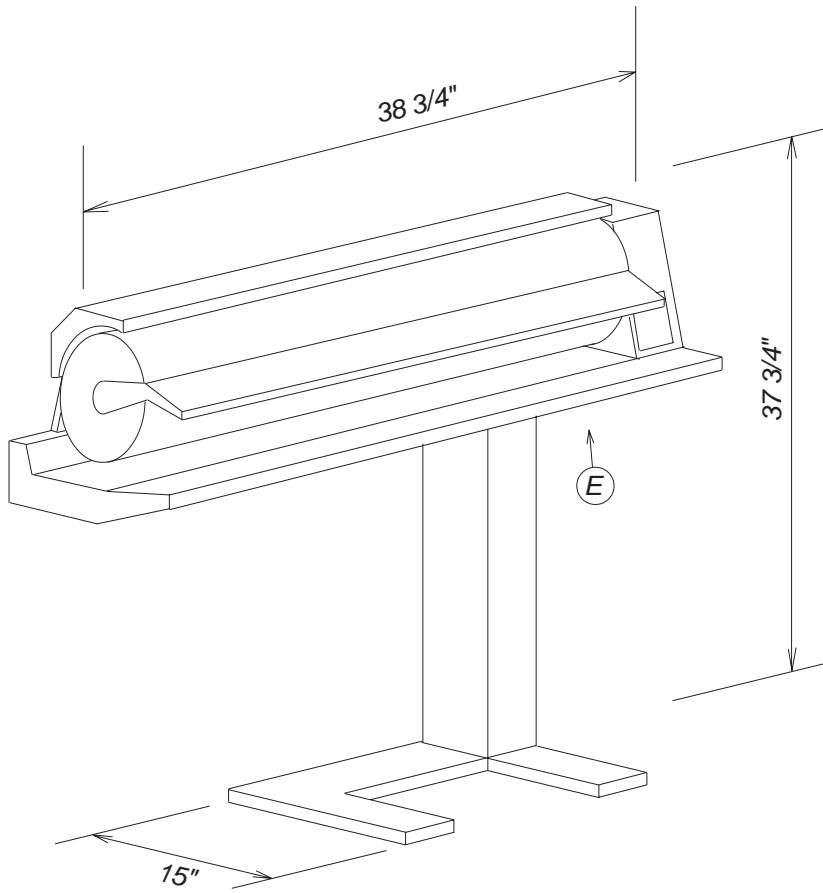

# Product Dimensions

### B990

Location Codes
E - 120 Volt 15 Amp - 5 foot pigtail electrical main connects right underside (Standard NEMA 5-15 configuration)
Notes
• Unit folds for storage

NOTE: Drawing is not to scale.  
SPECIFICATION SHEETS 021110