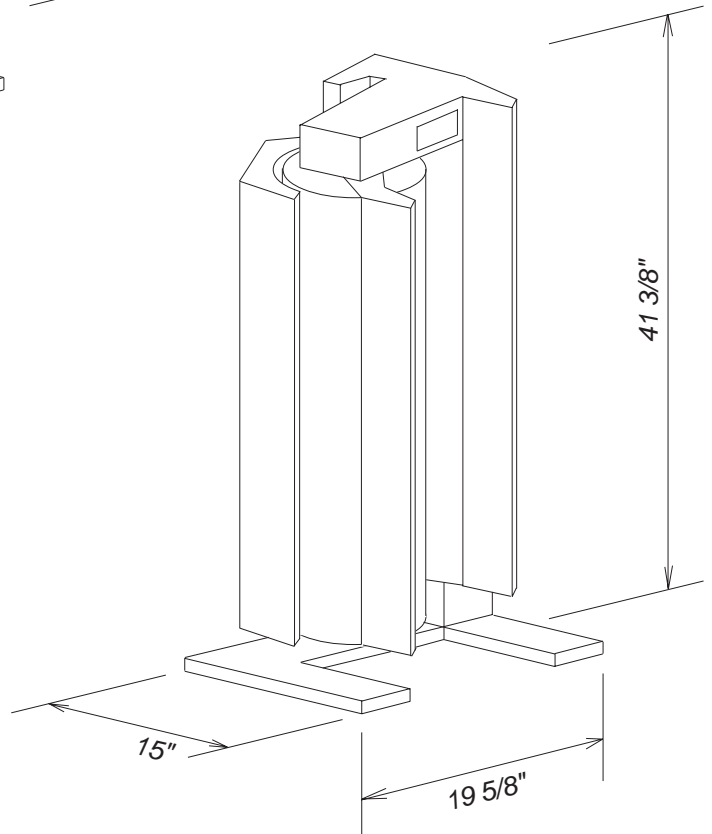

# Product Dimensions

### B990

Location Codes
E - 120 Volt 15 Amp - 5 foot pigtail electrical main connects right underside (Standard NEMA 5-15 configuration)
Notes
• Unit folds for storage

NOTE: Drawing is not to scale.  
SPECIFICATION SHEETS 021110