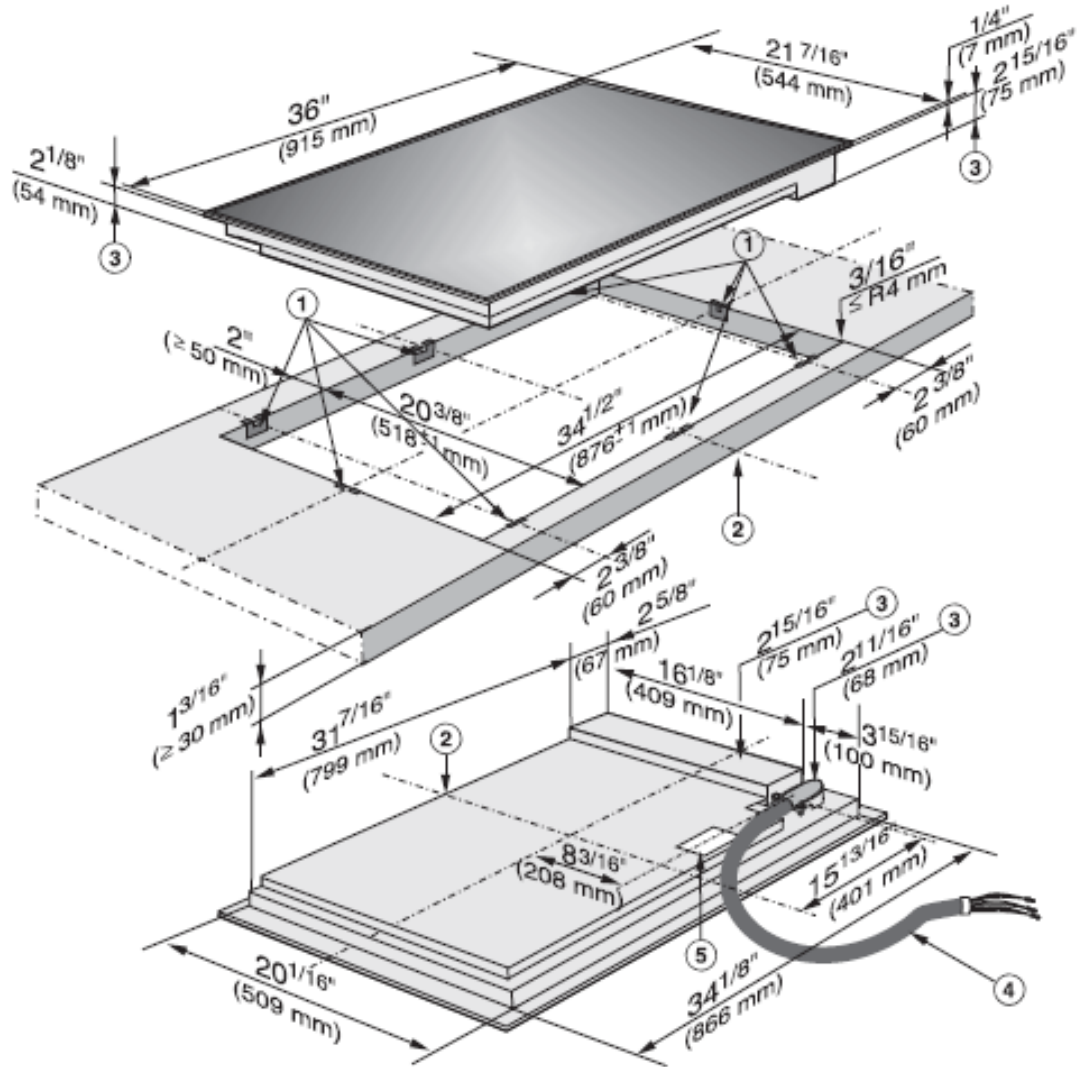

Product Dimensions

Knob Control Electric Cooktop

KM5627

- ① Spring clips
- ② Front
- ③ Installation height
- ④ Power cord, L = 56 11/16" (1440 mm)
- ⑤ Rating label

Location Codes
E - 208 / 240 Volt - 40 Amp 3-wire power supply connects rear center bottom.
Notes
<ul style="list-style-type: none"> • Please specify 208 Volt or 240 Volt unit when ordering. • All installations must be done in accordance with local codes.

Note: Drawing is not to scale

Specification Sheets OJS 04112011