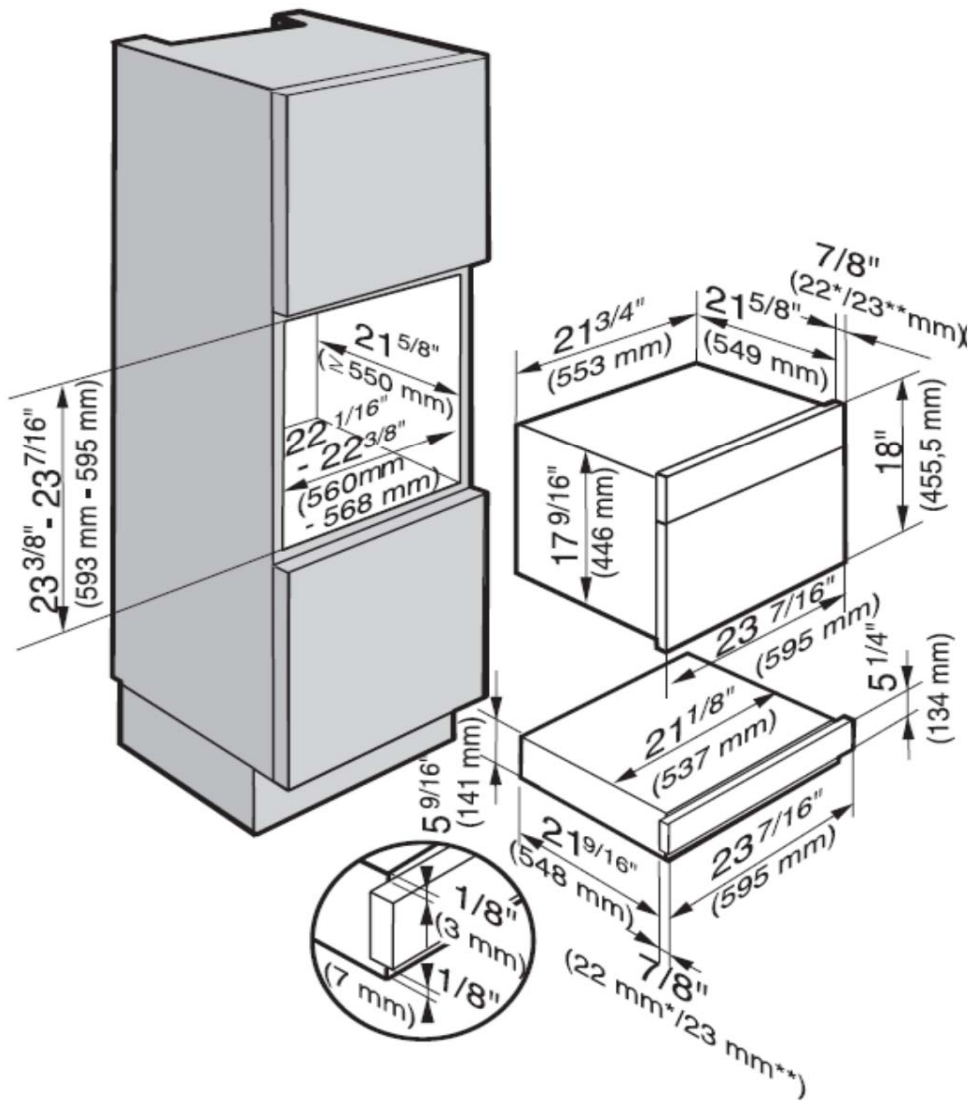

PureLine Brilliant White
24" Warming Drawer

ESW 6214 BRWS

PureLine 24" Brilliant White Warming Drawer

ESW 6214 BRWS

ESW 6214 BRWS

Features:

- Touch controls
- Fan-assisted heating system
- Time control, 4-hour timer
- Temperature settings from 104°F to 185°F
- Push-to-open mechanism/handleless
- Keeps food or plates and cups warm
- Non-slip liner
- Cool touch front

SPECIFICATIONS	
ESW 6214 Brilliant White - Item # 30621412USA	
Overall Unit Width - Excluding Fascia Dimension	21 ¹ / ₈ " (537mm)
Overall Height - Excluding Fascia Dimension	5 ⁹ / ₁₆ " (141mm)
Overall Depth - Excluding Fascia Dimension	21 ⁹ / ₁₆ " (387mm)
Overall Fascia Dimensions	23 ⁷ / ₁₆ " (595mm) W x 5 ¹ / ₄ " (134mm) H x 7 ⁷ / ₈ " (22mm) D
Built-In	
Minimum Cabinet Width	22 ¹ / ₁₆ " — 22 ⁹ / ₈ " (560mm - 568mm)
Minimum Cabinet Depth	21 ⁵ / ₈ " (550mm)
Minimum Cabinet Height	5 ⁵ / ₈ " (143mm)
Minimum Base Support	43 lbs
Additional Cut-outs Required	No
Electrical	
Electrical Requirements	120V 15A 60Hz
Power Cord	Yes - Molded NEMA 5-15 plug, 120V power cord, 5' (1.5m) length
Cut Out for Power Cord	Minimum 3" square
Electrical Rating	120V, .72kW
Total Amps	6A on 120V
Shipping	
Shipping Weight	46 lbs
Shipping Dimensions	25 ³ / ₄ " W x 8 ¹ / ₂ " H x 25 ³ / ₈ " L
Support	
Call Miele	800.843.7231
Miele Website	www.mieleusa.com
20/20 Link	2020technologies.com

PureLine 24" Brilliant White Warming Drawer ESW 6214 BRWS

INSTALLATION SPECIFICATIONS

Under 24" (60cm)
Speed Oven,
Steam Oven,
Combi Steam Oven,
Microwave Oven,
and Coffee (CVA)

PureLine 24" Brilliant White Warming Drawer ESW 6214 BRWS

INSTALLATION SPECIFICATIONS

Under 24" (60cm)
Convection Oven