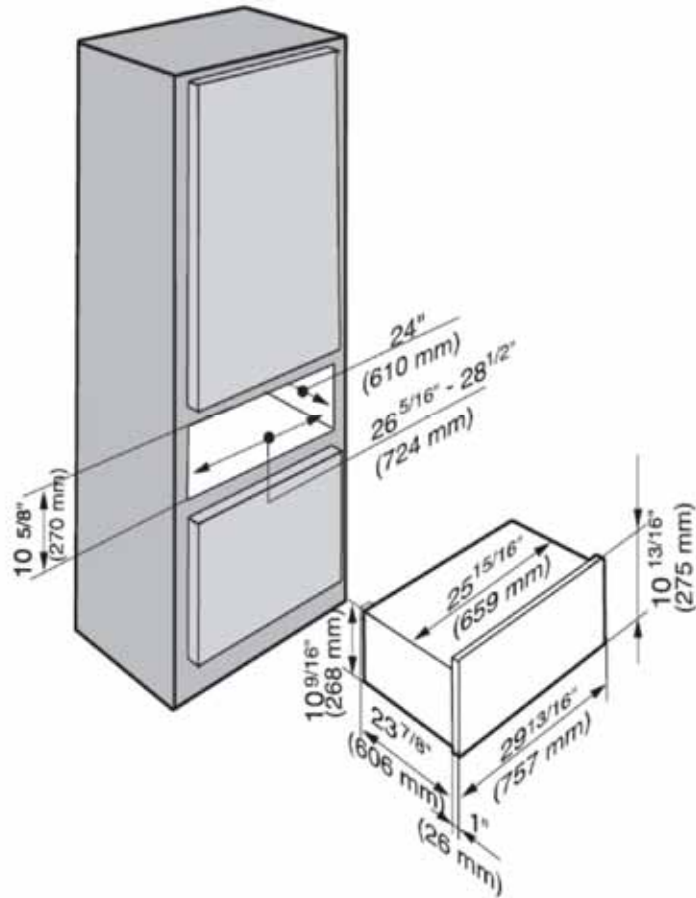

PureLine Warming Drawer ESW 6880 BRWS

INSTALLATION SPECIFICATIONS

Solo Install