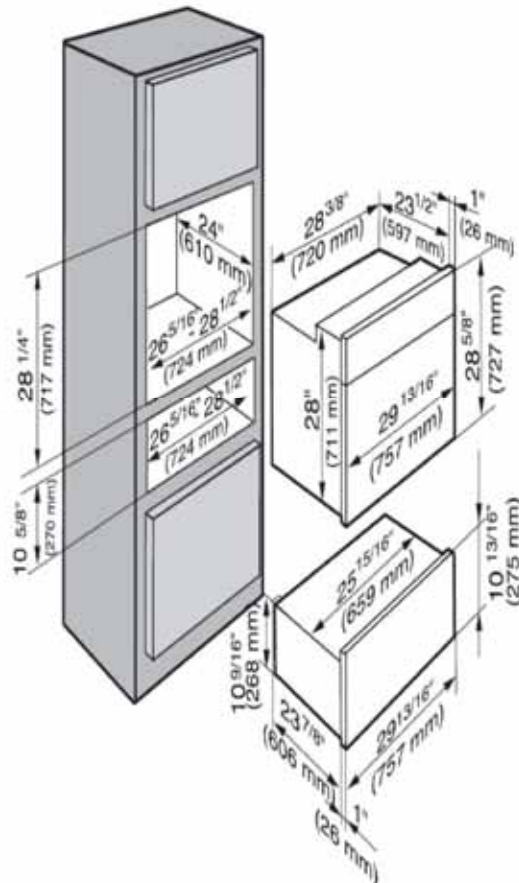

## ESW 6880 BRWS

SPECIFICATIONS	
<b>ESW 6880 BRWS - Item # 30688012USA</b>	
Overall Unit Width - Excluding Fascia Dimension	25 <sup>15</sup> / <sub>16</sub> " (659mm)
Overall Height - Excluding Fascia Dimension	10 <sup>9</sup> / <sub>16</sub> " (268mm)
Overall Depth - Excluding Fascia Dimension	23 <sup>7</sup> / <sub>8</sub> " (606mm)
Overall Fascia Dimensions	29 <sup>13</sup> / <sub>16</sub> " (757mm) W x 10 <sup>13</sup> / <sub>16</sub> " (275mm) H x 1" (262mm) D
<b>Built-In</b>	
Minimum Cabinet Width	26 <sup>5</sup> / <sub>16</sub> " — 28 <sup>1</sup> / <sub>2</sub> " (724mm)
Minimum Cabinet Depth	24" (610mm)
Minimum Cabinet Height	10 <sup>5</sup> / <sub>8</sub> " (270mm)
Minimum Base Support	63 lbs
Minimum Shelf Spacing Between Stacked Product	<sup>3</sup> / <sub>4</sub> " (19mm)
Additional Cut-outs Required	No
<b>Electrical</b>	
Electrical Requirements	120V 15A 60Hz
Power Cord	Molded NEMA 5-15 plug This appliance is equipped with a 5 ft (1.5 m) long power cord with a three-prong grounding plug ready for connection to a 120V, 15A, 60Hz power supply.
Cut Out for Power Cord	Yes
Electrical Rating	120V, 15A 60Hz, .72kW (120V)
Total Amps	6A on 120V
<b>Shipping</b>	
Shipping Weight	70 lbs
Shipping Dimensions	32 <sup>7</sup> / <sub>8</sub> " W x 14 <sup>3</sup> / <sub>8</sub> " H x 29 <sup>7</sup> / <sub>8</sub> " L
<b>Support</b>	
Call	800.843.7231
20/20	2020technologies.com

## INSTALLATION SPECIFICATIONS

Solo Install

Install with 30" Oven

## INSTALLATION SPECIFICATIONS

Side View

Side View with Oven