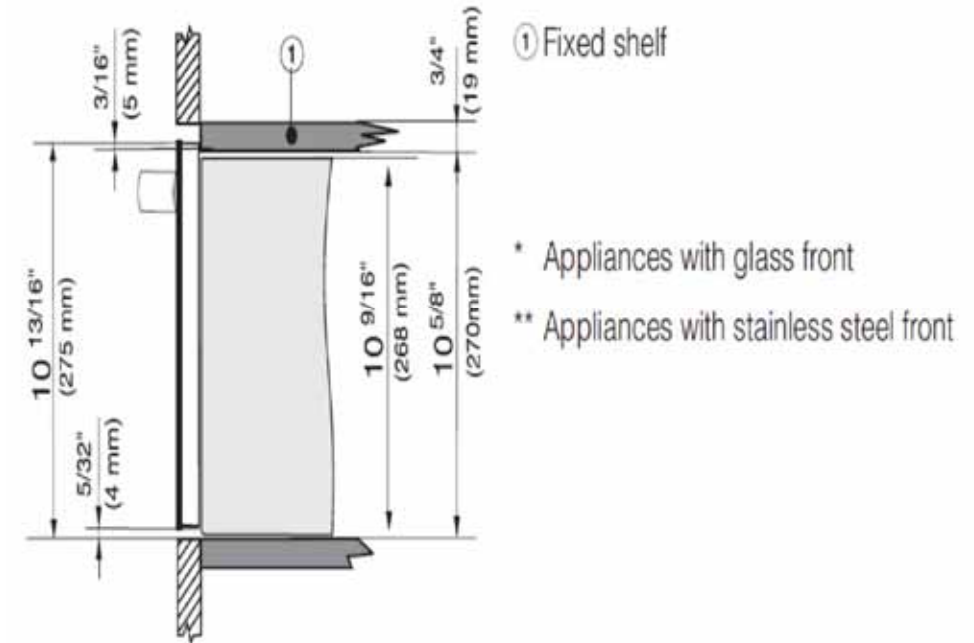

## INSTALLATION SPECIFICATIONS

Solo Install

Install with 30" Oven

## INSTALLATION SPECIFICATIONS

Side View

Side View with Oven