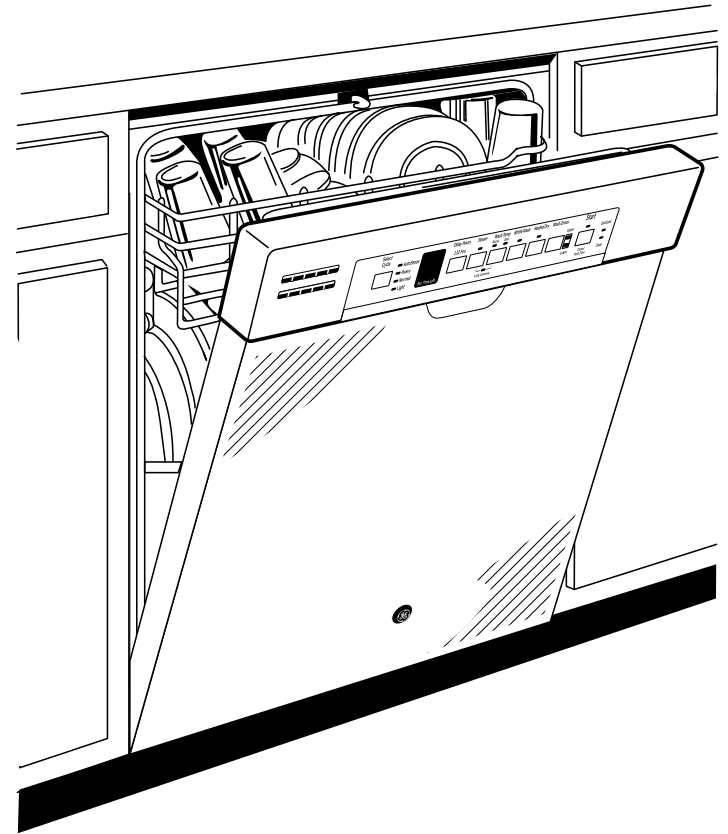

GDF610PGJ/PMJ/PSJ

GE® Series Dishwasher with Front Controls

FEATURES AND BENEFITS

GE's most advanced wash system – Consistently clean and dry dishes are ensured with GE's most advanced wash system, featuring 65% more wash power.*

Bottle Jets – Clean hard-to-reach areas inside tall items with two dedicated jets integrated into the upper rack that shower water deep inside for the ultimate clean

Piranha™ hard food disposer with removable filter – To ensure consistently clean items, this stainless steel blade rotates at 3,600 RPM to pulverize food particles and helps to prevent large particles from clogging the wash arms

Steam PreWash – Loosens tough soils before any cycle, virtually eliminating the need for soaking or pre-rinsing dishes

51 dBA with status light on door – A dishwasher this quiet has a status light to let you know it is running

Sanitize option (NSF residential) – High-temperature rinse sanitizes and reduces 99.999% of bacteria found on dishes

SpaceMaker® silverware basket – Enjoy table-ready silverware and loading flexibility with this unique basket that can be placed on the rack or onto the door

Model GDF610PSJSS – Stainless steel

Model GDF610PMJES – Slate

Model GDF610PGJBB – Black

Model GDF610PGJWW – White

*Wash power delivered to each rack. Compared to previous GE models.

GE APPLIANCES