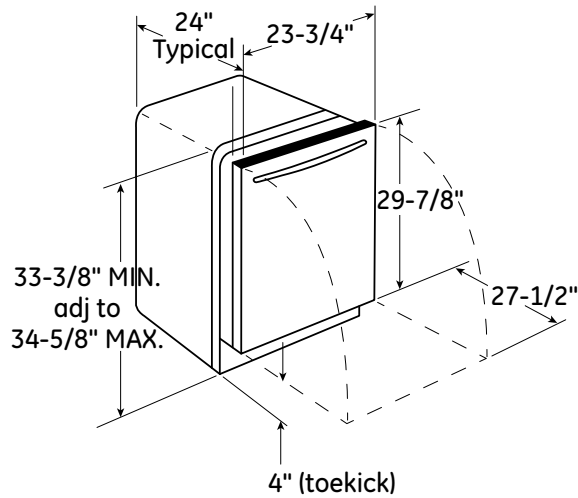

GDT635HGJ/HMJ/HSJ

GE® Series Hybrid Stainless Steel Interior Dishwasher with Hidden Controls

DIMENSIONS AND INSTALLATION INFORMATION (IN INCHES)

ELECTRICAL RATING

Voltage AC	120
Hertz.....	60
Total connected load amperage.....	7.1
Calrod® heater watts	415/800

For use on adequately wired 120-volt, 15-amp circuit having 2-wire service with a separate ground wire. This appliance must be grounded for safe operation.

GE APPLIANCES

For answers to your Monogram,® GE Profile™ Series or GE® Series appliance questions, visit our website at geappliances.com or call GE Answer Center® service, 800.626.2000.

Listed by Underwriters Laboratories

As an ENERGY STAR® partner, GE has determined that this product meets the ENERGY STAR guidelines for energy efficiency.