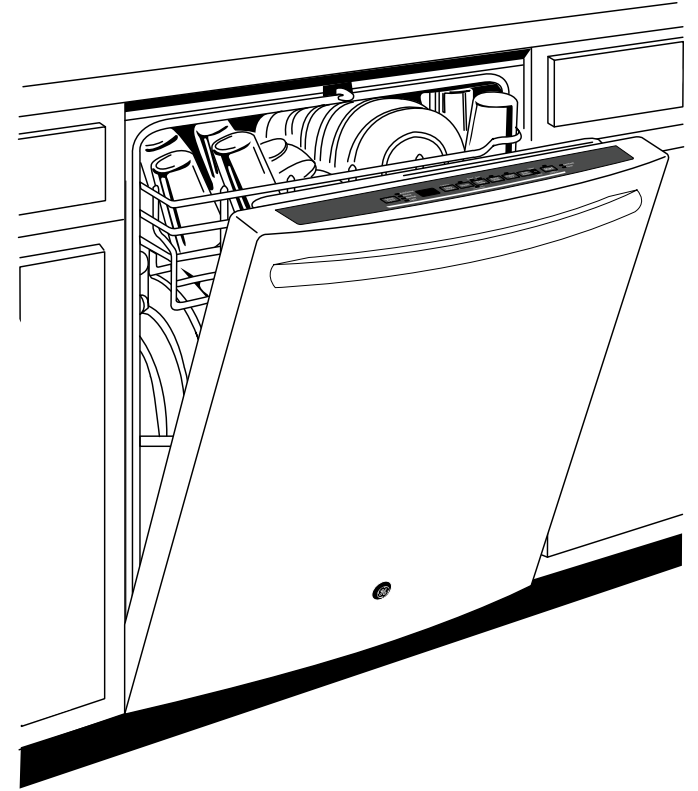

GDT635HGJ/HMJ/HSJ

GE® Series Hybrid Stainless Steel Interior Dishwasher with Hidden Controls

FEATURES AND BENEFITS

Hybrid stainless steel interior – Enjoy the combination of stainless steel on the inner door and a durable plastic tub

Bottle Jets – Clean hard-to-reach areas inside tall items with two dedicated jets integrated into the upper rack that shower water deep inside for the ultimate clean

Piranha™ hard food disposer with removable filter – To ensure consistently clean items, this stainless steel blade rotates at 3,600 RPM to pulverize food particles and helps to prevent large particles from clogging the wash arms

48 dBA with status light on door – A dishwasher this quiet has a status light to let you know it is running

Wash zones – Wash a true half-load in either the upper or lower rack without sacrificing cycles and options available on a full wash

3-digit countdown display with 1-12-hour Delay Start – Wash dishes at your convenience

Model GDT635HSJSS – Stainless steel

Model GDT635HGJWW – White

Model GDT635HGJBB – Black

Model GDT635HMJES – Slate

GE APPLIANCES