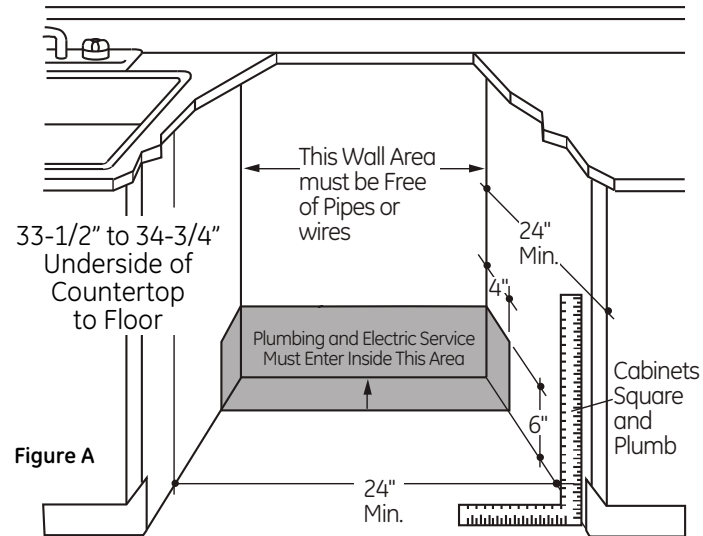

GDT635HGJ/HMJ/HSJ

GE® Series Hybrid Stainless Steel Interior Dishwasher with Hidden Controls

DIMENSIONS AND INSTALLATION INFORMATION (IN INCHES)

ELECTRICAL RATING

| | |
|------------------------------------|---------|
| Voltage AC | 120 |
| Hertz..... | 60 |
| Total connected load amperage..... | 7.1 |
| Calrod® heater watts | 415/800 |

For use on adequately wired 120-volt, 15-amp circuit having 2-wire service with a separate ground wire. This appliance must be grounded for safe operation.

GE APPLIANCES

For answers to your Monogram,® GE Profile™ Series or GE® Series appliance questions, visit our website at geappliances.com or call GE Answer Center® service, 800.626.2000.