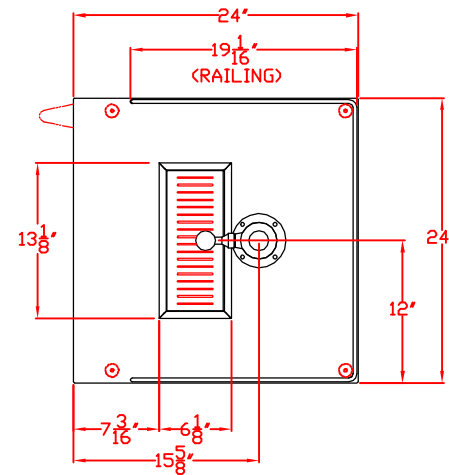

3/20/13

LYNX BEVERAGE DISPENSER KIT  
TAP AND BASE  
MODEL L24TWB  
W/ DIMENSIONS

TOP VIEW

FRONT VIEW

SIDE VIEW

LYNX MODEL L24BF  
OUTDOOR REFRIGERATOR