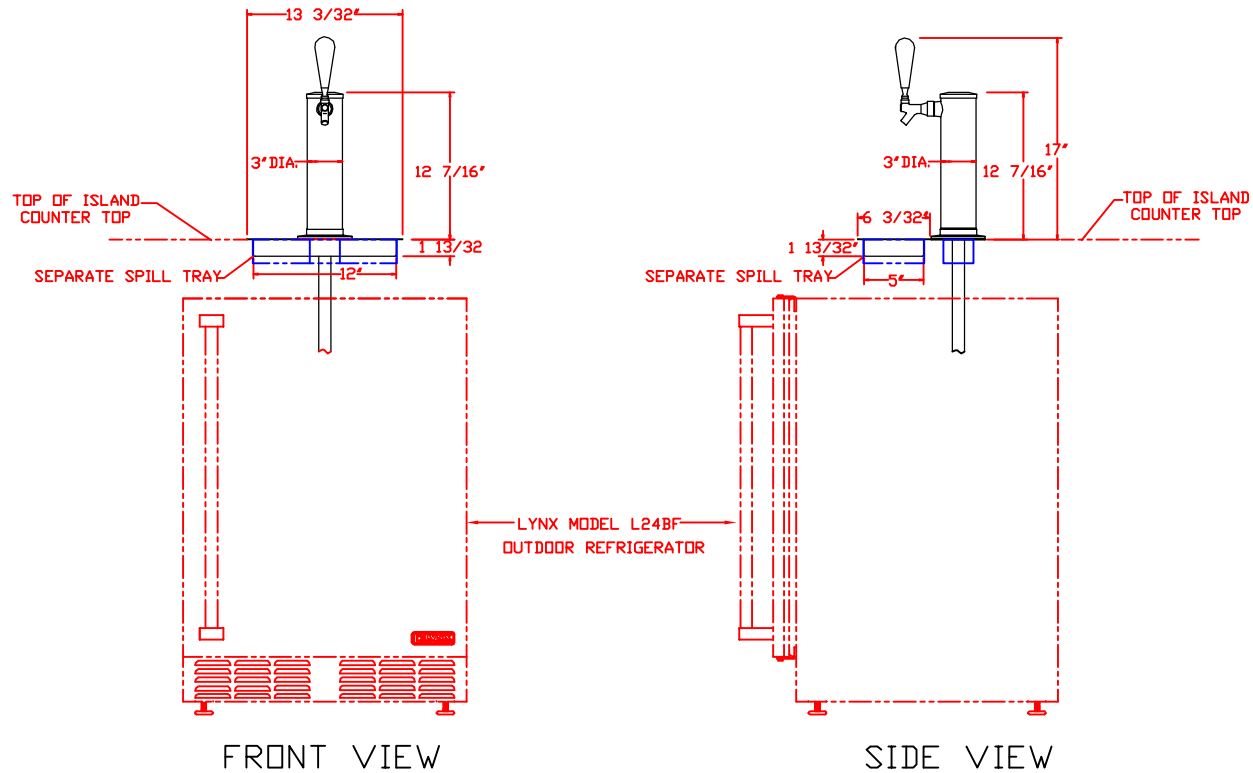

4/5/12

LYNX BEVERAGE TOWER KIT MODEL L24TWS W/ DIMENSIONS

ISLAND CUTOUT
IN BLUE

TOP VIEW

4/5/12

LYNX BEVERAGE TOWER KIT
MODEL L24TWS
ISLAND CUTOUT

ISLAND CUTOUT
IN BLUE

TOP VIEW

FRONT VIEW

SIDE VIEW