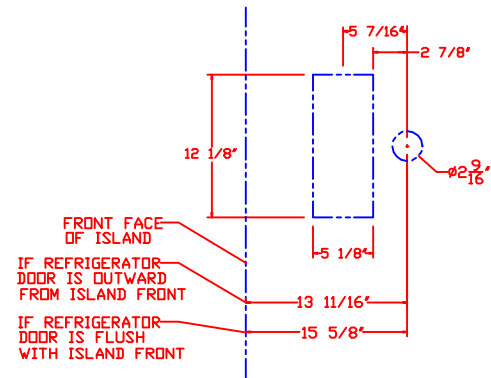

4/5/12

LYNX BEVERAGE TOWER KIT MODEL L24TWS W/ DIMENSIONS

ISLAND CUTOUT
IN BLUE

TOP VIEW

4/5/12

LYNX BEVERAGE TOWER KIT
MODEL L24TWS
ISLAND CUTOUT

ISLAND CUTOUT
IN BLUE

TOP VIEW

FRONT VIEW

SIDE VIEW