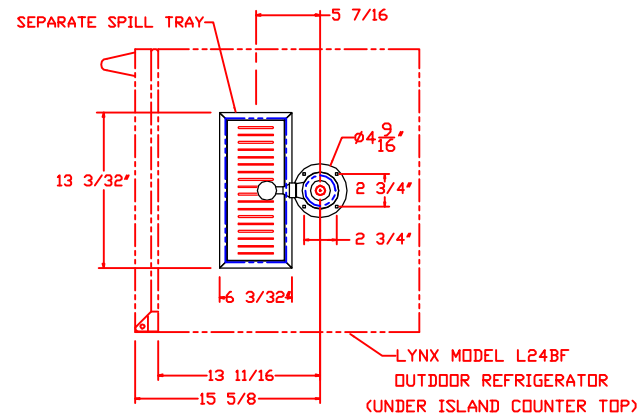

4/5/12

LYNX BEVERAGE TOWER KIT MODEL L24TWS W/ DIMENSIONS

ISLAND CUTOUT
IN BLUE

TOP VIEW

4/5/12

LYNX BEVERAGE TOWER KIT
MODEL L24TWS
ISLAND CUTOUT

ISLAND CUTOUT
IN BLUE

TOP VIEW

FRONT VIEW

SIDE VIEW