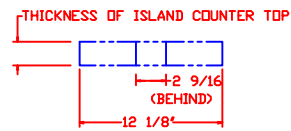

4/5/12

LYNX BEVERAGE TOWER KIT MODEL L24TWS W/ DIMENSIONS

ISLAND CUTOUT
IN BLUE

TOP VIEW

4/5/12

LYNX BEVERAGE TOWER KIT
MODEL L24TWS
ISLAND CUTOUT

ISLAND CUTOUT
IN BLUE

TOP VIEW

FRONT VIEW

SIDE VIEW