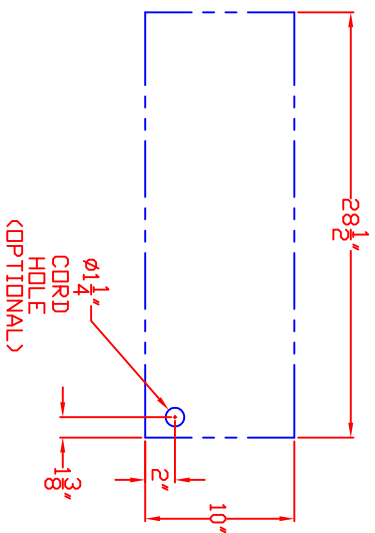

LYNX 30 IN. WARMING DRAWER
MODEL L30WD
W/ DIMENSIONS

ISLAND CUTOOUT
IN BLUE

LYNX 30 IN. WARMING DRAWER
MODEL L30WD
ISLAND CUTOUT

FRONT VIEW

SIDE VIEW