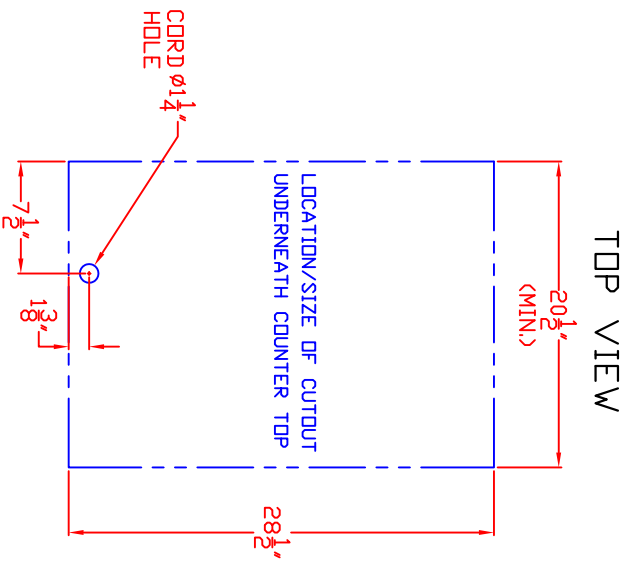

LYNX 30 IN. WARMING DRAWER
MODEL L30WD
W/ DIMENSIONS

ISLAND CUTOOUT
IN BLUE

LYNX 30 IN. WARMING DRAWER
MODEL L30WD
ISLAND CUTOUT

FRONT VIEW

SIDE VIEW