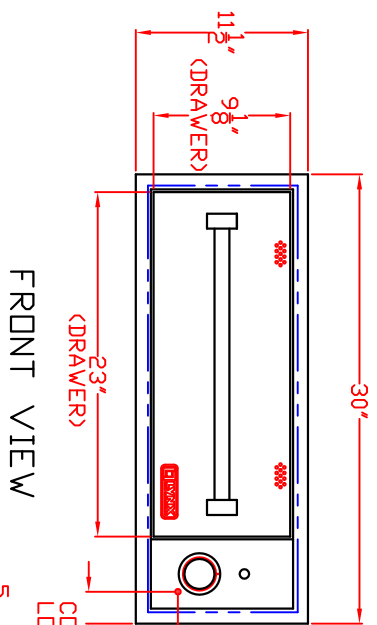

LYNX 30 IN. WARMING DRAWER
MODEL L30WD
W/ DIMENSIONS

ISLAND CUTOOUT
IN BLUE

LYNX 30 IN. WARMING DRAWER
MODEL L30WD
ISLAND CUTOUT

FRONT VIEW

SIDE VIEW