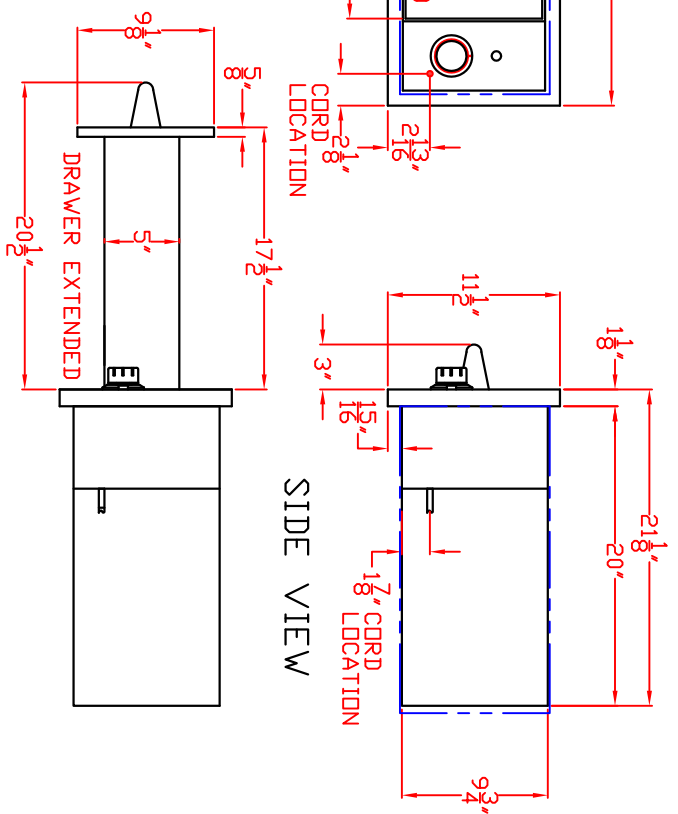

LYNX 30 IN. WARMING DRAWER
MODEL L30WD
W/ DIMENSIONS

ISLAND CUTOOUT
IN BLUE

LYNX 30 IN. WARMING DRAWER
MODEL L30WD
ISLAND CUTOUT

FRONT VIEW

SIDE VIEW