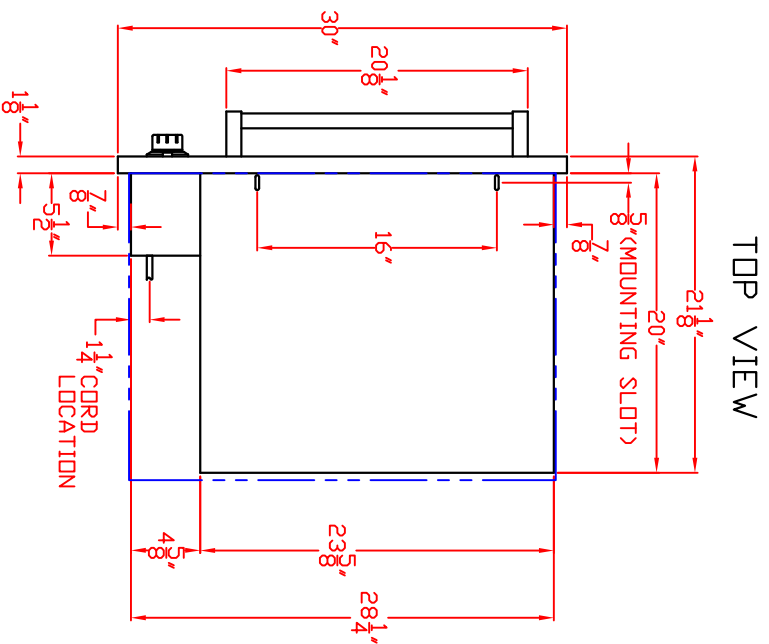

LYNX 30 IN. WARMING DRAWER
MODEL L30WD
W/ DIMENSIONS

ISLAND CUTOOUT
IN BLUE

LYNX 30 IN. WARMING DRAWER
MODEL L30WD
ISLAND CUTOUT

FRONT VIEW

SIDE VIEW