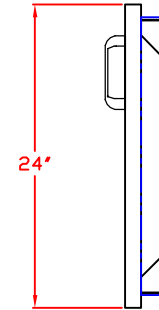

SEDONA by LYNX
24 IN. ACCESS DOORS
MODEL LDR424
W/ DIMENSIONS

ISLAND CUTOUT
IN BLUE

TOP VIEW

FRONT VIEW

SIDE VIEW

SEDONA by LYNX
24 IN. ACCESS DOORS
MODEL LDR424
ISLAND CUTOUT

ISLAND CUTOUT
IN BLUE

TOP VIEW

FRONT VIEW

SIDE VIEW