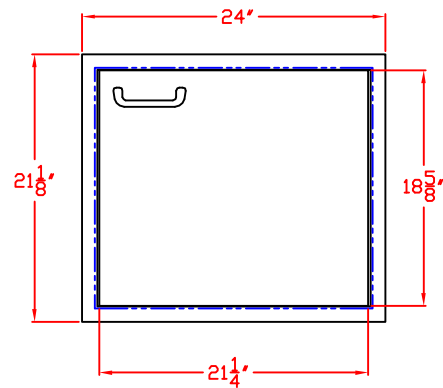

SEDONA by LYNX
24 IN. ACCESS DOORS
MODEL LDR424
W/ DIMENSIONS

ISLAND CUTOUT
IN BLUE

TOP VIEW

FRONT VIEW

SIDE VIEW

SEDONA by LYNX
24 IN. ACCESS DOORS
MODEL LDR424
ISLAND CUTOUT

ISLAND CUTOUT
IN BLUE

TOP VIEW

FRONT VIEW

SIDE VIEW