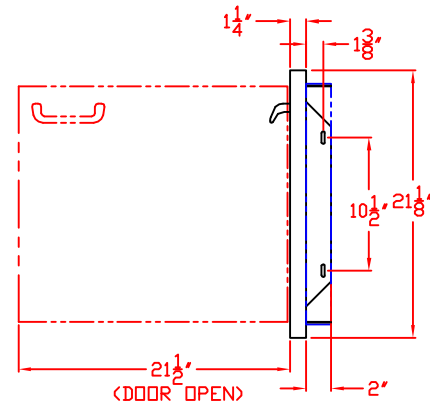

SEDONA by LYNX
24 IN. ACCESS DOORS
MODEL LDR424
W/ DIMENSIONS

ISLAND CUTOUT
IN BLUE

TOP VIEW

FRONT VIEW

SIDE VIEW

SEDONA by LYNX
24 IN. ACCESS DOORS
MODEL LDR424
ISLAND CUTOUT

ISLAND CUTOUT
IN BLUE

TOP VIEW

FRONT VIEW

SIDE VIEW