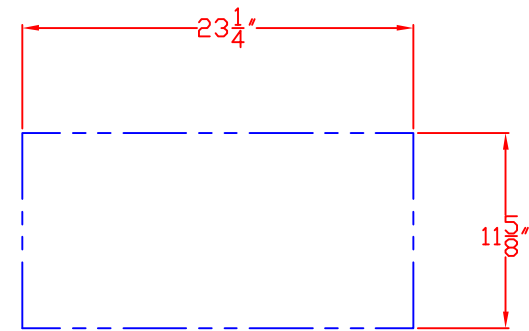

1/29/13

SEDONA BY LYNX LIJ600  
INSULATED JACKET FOR L600  
W/ DIMENSIONS

ISLAND CUTOUT  
IN BLUE

FRONT VIEW

TOP VIEW

RIGHT SIDE VIEW

1/29/13

SEDONA BY LYNX LIJ600  
INSULATED JACKET FOR L600  
ISLAND CUTOUT

TOP VIEW

FRONT VIEW

SIDE VIEW

1/29/13

SEDONA BY LYNX LIJ600  
INSULATED JACKET IN PLACE  
LIJ IN GREEN  
ISLAND CUTOUT IN BLUE

FRONT VIEW

TOP VIEW

RIGHT SIDE VIEW