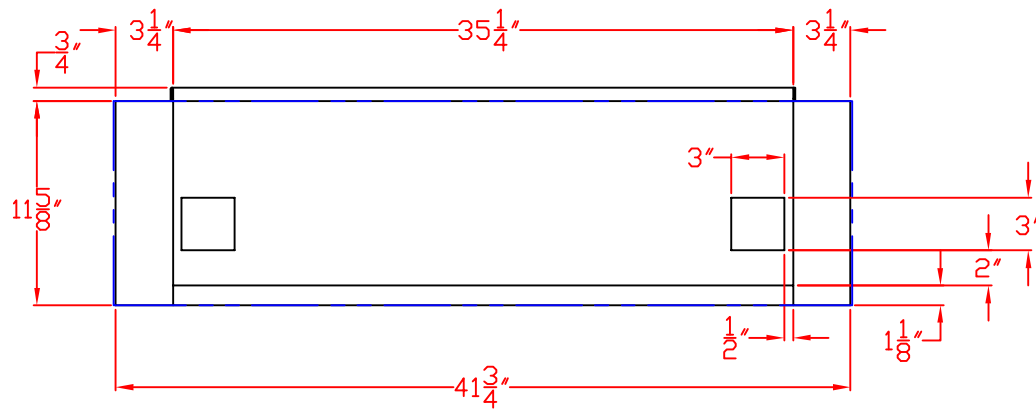

1/29/13

SEDONA BY LYNX LIJ600  
INSULATED JACKET FOR L600  
W/ DIMENSIONS

ISLAND CUTOUT  
IN BLUE

FRONT VIEW

TOP VIEW

RIGHT SIDE VIEW

1/29/13

SEDONA BY LYNX LIJ600  
INSULATED JACKET FOR L600  
ISLAND CUTOUT

TOP VIEW

FRONT VIEW

SIDE VIEW

1/29/13

SEDONA BY LYNX LIJ600  
INSULATED JACKET IN PLACE  
LIJ IN GREEN  
ISLAND CUTOUT IN BLUE

FRONT VIEW

TOP VIEW

RIGHT SIDE VIEW