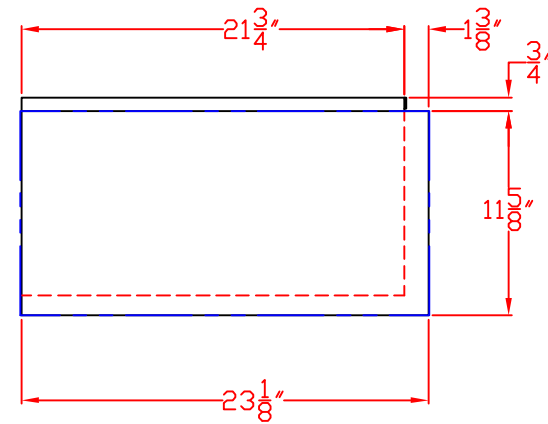

1/29/13

SEDONA BY LYNX LIJ600  
INSULATED JACKET FOR L600  
W/ DIMENSIONS

ISLAND CUTOUT  
IN BLUE

FRONT VIEW

TOP VIEW

RIGHT SIDE VIEW

1/29/13

SEDONA BY LYNX LIJ600  
INSULATED JACKET FOR L600  
ISLAND CUTOUT

TOP VIEW

FRONT VIEW

SIDE VIEW

1/29/13

SEDONA BY LYNX LIJ600  
INSULATED JACKET IN PLACE  
LIJ IN GREEN  
ISLAND CUTOUT IN BLUE

FRONT VIEW

TOP VIEW

RIGHT SIDE VIEW