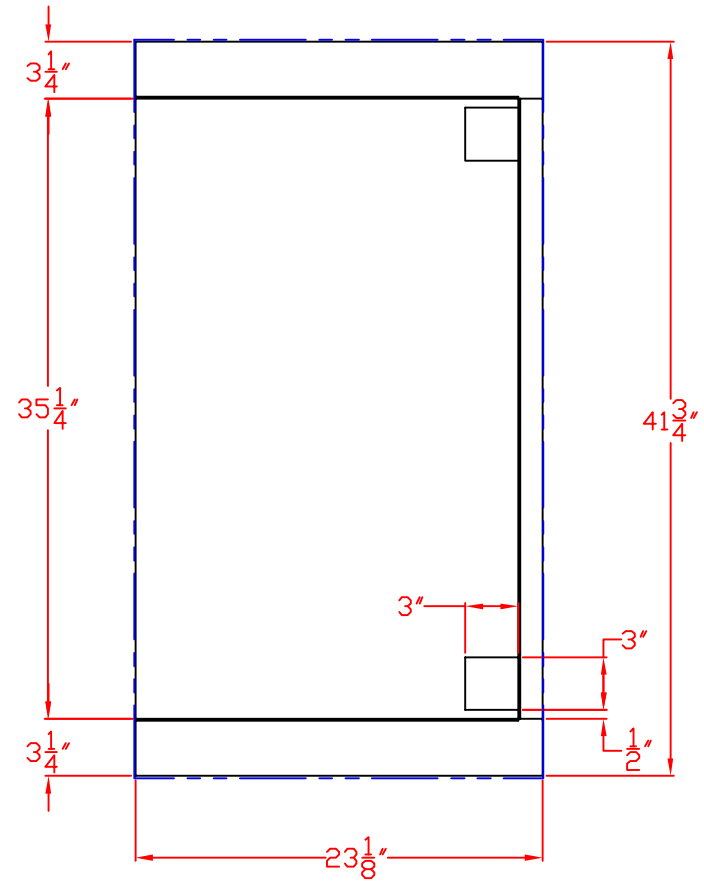

1/29/13

SEDONA BY LYNX LIJ600  
INSULATED JACKET FOR L600  
W/ DIMENSIONS

ISLAND CUTOUT  
IN BLUE

FRONT VIEW

TOP VIEW

RIGHT SIDE VIEW

1/29/13

SEDONA BY LYNX LIJ600  
INSULATED JACKET FOR L600  
ISLAND CUTOUT

TOP VIEW

FRONT VIEW

SIDE VIEW

1/29/13

SEDONA BY LYNX LIJ600  
INSULATED JACKET IN PLACE  
LIJ IN GREEN  
ISLAND CUTOUT IN BLUE

FRONT VIEW

TOP VIEW

RIGHT SIDE VIEW