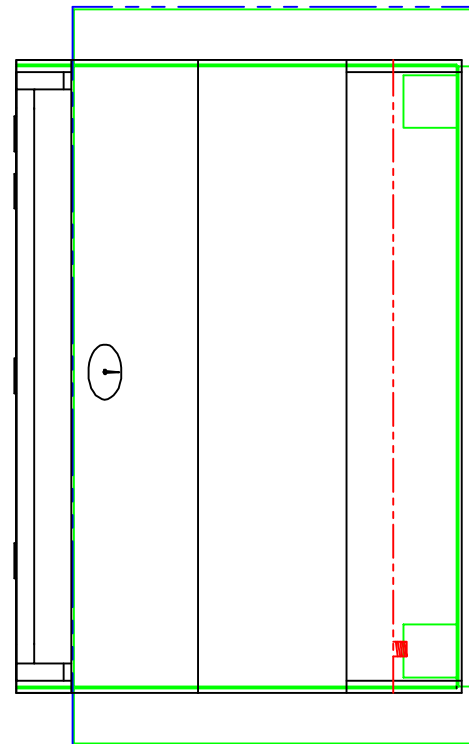

1/29/13

SEDONA BY LYNX LIJ600  
INSULATED JACKET FOR L600  
W/ DIMENSIONS

ISLAND CUTOUT  
IN BLUE

FRONT VIEW

TOP VIEW

RIGHT SIDE VIEW

1/29/13

SEDONA BY LYNX LIJ600  
INSULATED JACKET FOR L600  
ISLAND CUTOUT

TOP VIEW

FRONT VIEW

SIDE VIEW

1/29/13

SEDONA BY LYNX LIJ600  
INSULATED JACKET IN PLACE  
LIJ IN GREEN  
ISLAND CUTOUT IN BLUE

FRONT VIEW

TOP VIEW

RIGHT SIDE VIEW