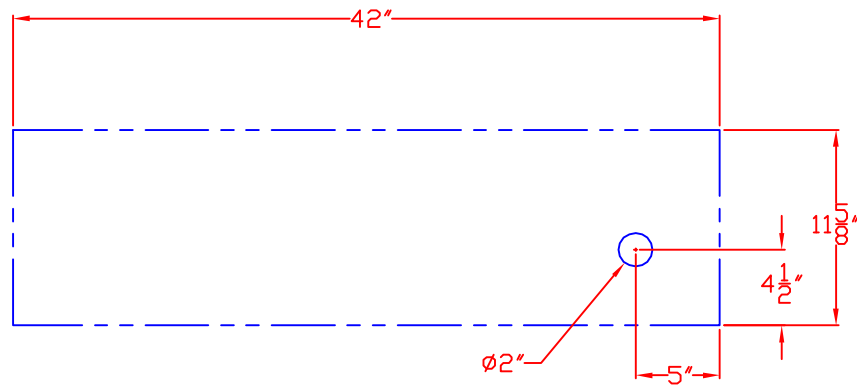

1/29/13

SEDONA BY LYNX LIJ600  
INSULATED JACKET FOR L600  
W/ DIMENSIONS

ISLAND CUTOUT  
IN BLUE

FRONT VIEW

TOP VIEW

RIGHT SIDE VIEW

1/29/13

SEDONA BY LYNX LIJ600  
INSULATED JACKET FOR L600  
ISLAND CUTOUT

TOP VIEW

FRONT VIEW

SIDE VIEW

1/29/13

SEDONA BY LYNX LIJ600  
INSULATED JACKET IN PLACE  
LIJ IN GREEN  
ISLAND CUTOUT IN BLUE

FRONT VIEW

TOP VIEW

RIGHT SIDE VIEW