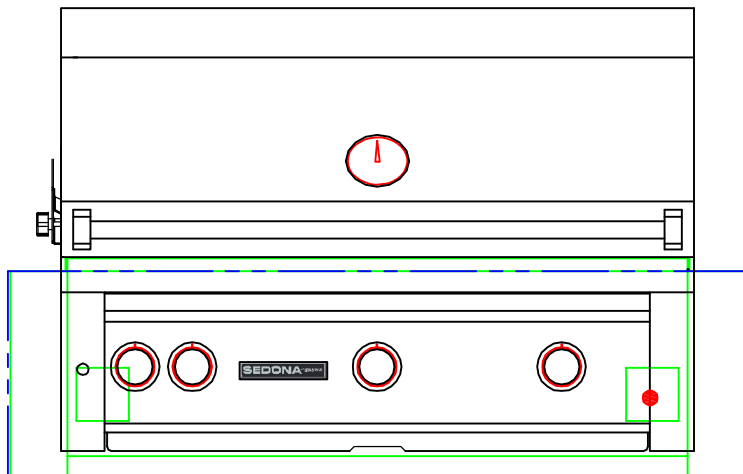

TOP VIEW

FRONT VIEW

SIDE VIEW

1/29/13

SEDONA BY LYNX LIJ600  
INSULATED JACKET IN PLACE  
LIJ IN GREEN  
ISLAND CUTOUT IN BLUE

FRONT VIEW

TOP VIEW

RIGHT SIDE VIEW