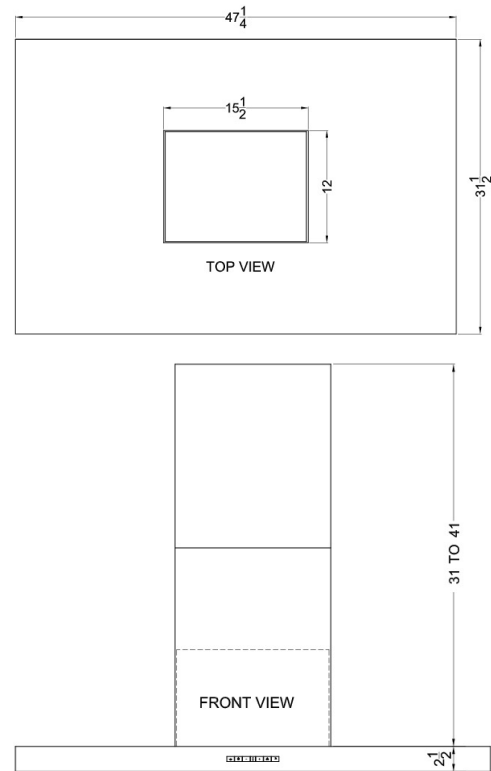

SEIH4648CV4

41" x 47.25" x 31.5" (H x W x D)

48" wide island range hood in stainless steel, made in Spain with a rectangular canopy design

Highlights:

Designed and manufactured in Spain for SUMMIT PROFESSIONAL

SUMMIT APPLIANCE DIVISION FELIX STORCH, INC.

770 Garrison Avenue, Bronx, NY 10474 USA TEL 718-893-3900 FAX 844-478-8799

info@summitappliance.com

www.summitappliance.com

SEIH4648CV4 Specifications:

Overview	
Height	41.0"
Width	47.25"
Depth	31.5"
Cabinet	Stainless Steel
US Electrical Safety	UL
Canadian Electrical Safety	ULC
Amps	5.9
Voltage/Frequency	115 V AC/60 Hz
Weight	77.0 lbs.
Shipping Weight	100.0 lbs.
Parts & Labor Warranty	1 Year
Range Hood	
Installation	Island
Venting	Convertible w/ Filter Set
Controls	Push Button
Light	Yes
Number of Lights	4
Light Type	Halogen
Number of Fan Speeds	4
Maximum Air Movement	600.0
Minimum Height	31.1"
Maximum Height	41.0"