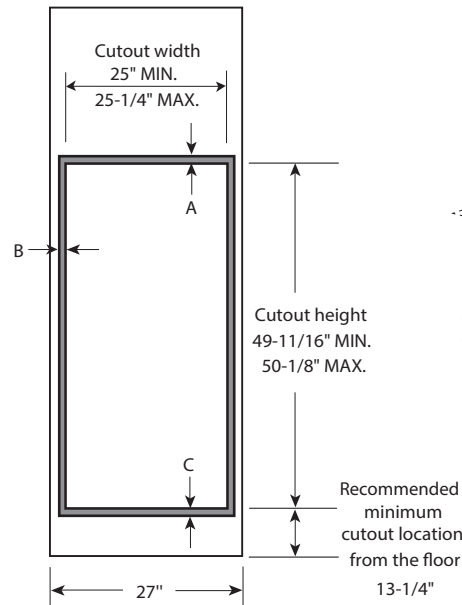

PK7500EJ

Profile™ Series 27" Built-In Double Convection Wall Oven

DIMENSIONS AND INSTALLATION INFORMATION (IN INCHES)

MOST 30" WALL CABINETS CAN BE USED WITH THIS UNIT.

NOTE: These ovens are not approved for stackable installations. Cabinets installed adjacent to wall ovens must have an adhesion spec of at least a 194°F temperature rating.

Door handle protrudes 3" from door face. Cabinets and drawers on adjacent 45° and 90° walls should be placed to avoid interference with the handle.

Electric wall ovens are not approved for installation with a plug and receptacle. They must be hard wired in accordance with installation instructions.

INSTALLATION INFORMATION: Before installing, consult installation instructions packed with product for current dimensional data.

Side-by-side installations require at least 2" between cutouts.

KW RATING	
240V	7.2
208V	5.4
BREAKER SIZE	
240V	30 Amps
208V	30 Amps

PK7500

Cabinet	27"
A - Overlap of oven at top of cutout	1"
B - Overlap of oven over side of edges of cutout	1"
C - Overlap of oven at bottom of cutout	1"
Oven	
D - Install depth	23-1/2"
E - Overall height with trim	51-1/8"
F - Overall width	26-3/4"