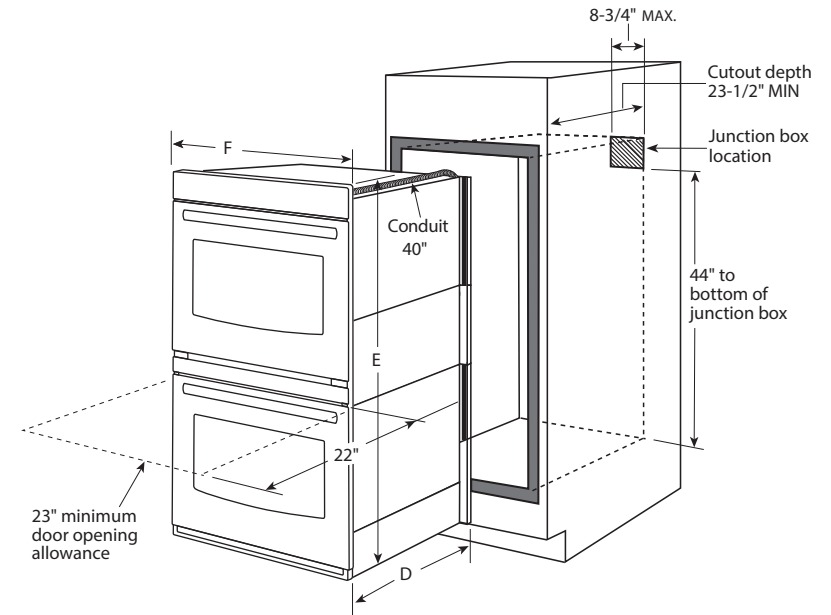

PK7500EJ

Profile™ Series 27" Built-In Double Convection Wall Oven

DIMENSIONS AND INSTALLATION INFORMATION (IN INCHES)

MOST 30" WALL CABINETS CAN BE USED WITH THIS UNIT.

NOTE: These ovens are not approved for stackable installations. Cabinets installed adjacent to wall ovens must have an adhesion spec of at least a 194°F temperature rating.

Door handle protrudes 3" from door face. Cabinets and drawers on adjacent 45° and 90° walls should be placed to avoid interference with the handle.

Electric wall ovens are not approved for installation with a plug and receptacle. They must be hard wired in accordance with installation instructions.

INSTALLATION INFORMATION: Before installing, consult installation instructions packed with product for current dimensional data.

Side-by-side installations require at least 2" between cutouts.

KW RATING	
240V	7.2
208V	5.4
BREAKER SIZE	
240V	30 Amps
208V	30 Amps

PK7500

Cabinet	27"
A - Overlap of oven at top of cutout	1"
B - Overlap of oven over side of edges of cutout	1"
C - Overlap of oven at bottom of cutout	1"
Oven	
D - Install depth	23-1/2"
E - Overall height with trim	51-1/8"
F - Overall width	26-3/4"

Dimension and installation information are shown in inches.

GE APPLIANCES

For answers to your Monogram,® GE Profile™ or GE® appliance questions, visit our website at geappliances.com or call GE Answer Center® service, 800.626.2000.

Listed by Underwriters Laboratories