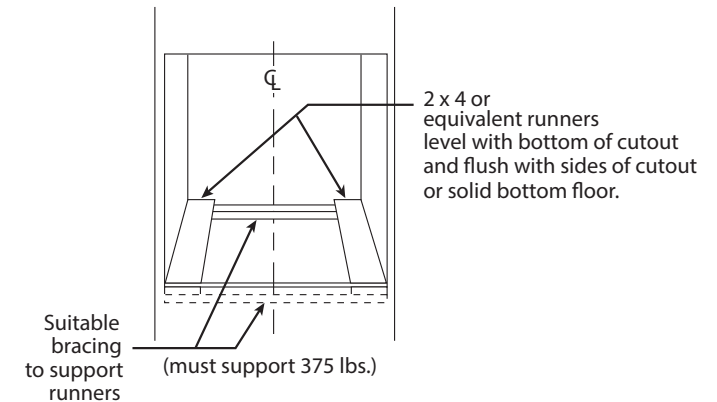

PK7500EJ

Profile™ Series 27" Built-In Double Convection Wall Oven

DIMENSIONS AND INSTALLATION INFORMATION (IN INCHES)

MOST 30" WALL CABINETS CAN BE USED WITH THIS UNIT.

NOTE: These ovens are not approved for stackable installations. Cabinets installed adjacent to wall ovens must have an adhesion spec of at least a 194°F temperature rating.

Door handle protrudes 3" from door face. Cabinets and drawers on adjacent 45° and 90° walls should be placed to avoid interference with the handle.

Electric wall ovens are not approved for installation with a plug and receptacle. They must be hard wired in accordance with installation instructions.

INSTALLATION INFORMATION: Before installing, consult installation instructions packed with product for current dimensional data.

Side-by-side installations require at least 2" between cutouts.

KW RATING	
240V	7.2
208V	5.4
BREAKER SIZE	
240V	30 Amps
208V	30 Amps

PK7500

Cabinet	27"
A - Overlap of oven at top of cutout	1"
B - Overlap of oven over side of edges of cutout	1"
C - Overlap of oven at bottom of cutout	1"
Oven	
D - Install depth	23-1/2"
E - Overall height with trim	51-1/8"
F - Overall width	26-3/4"