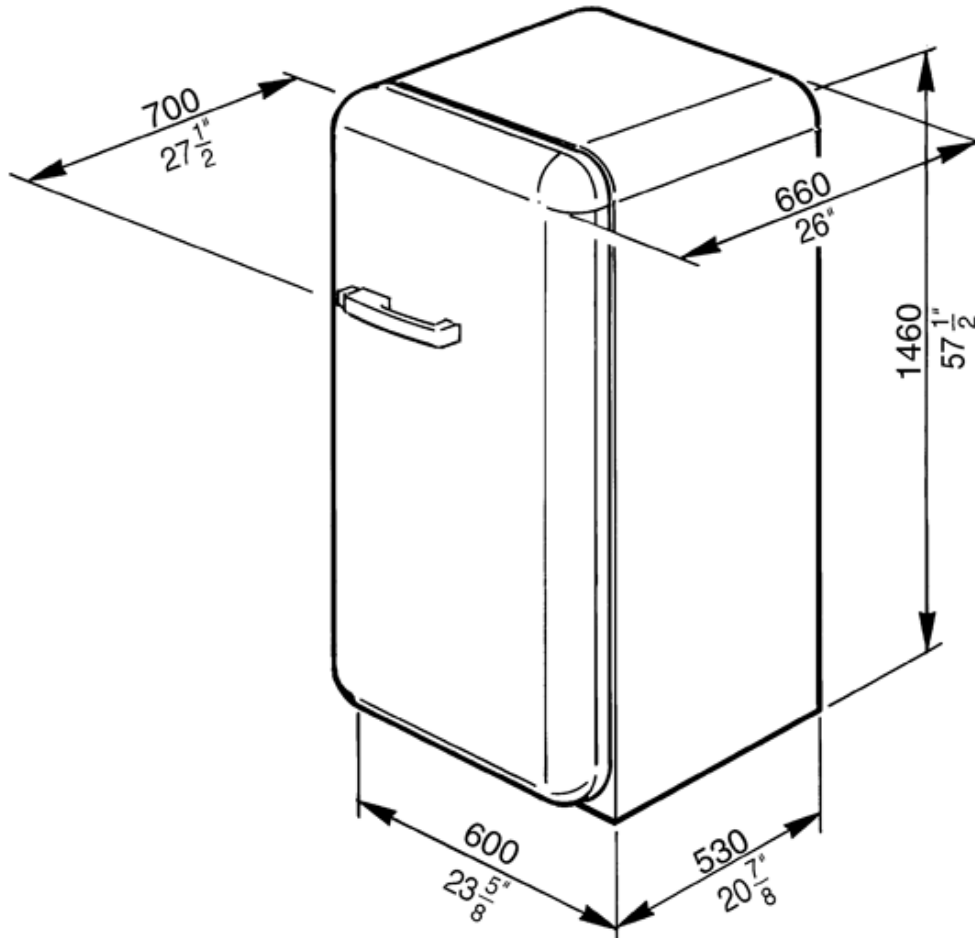

FAB28UBEL1

50's Retro style

fridge
free standing
50's style
blue
24"

SMEG U.S.A. INC.
A&D BUILDING
150 EAST 58th STREET, 7th FLOOR
NEW YORK, NY, 10155
Tel. +1 212 265 5378
Fax +1 212 265 5945