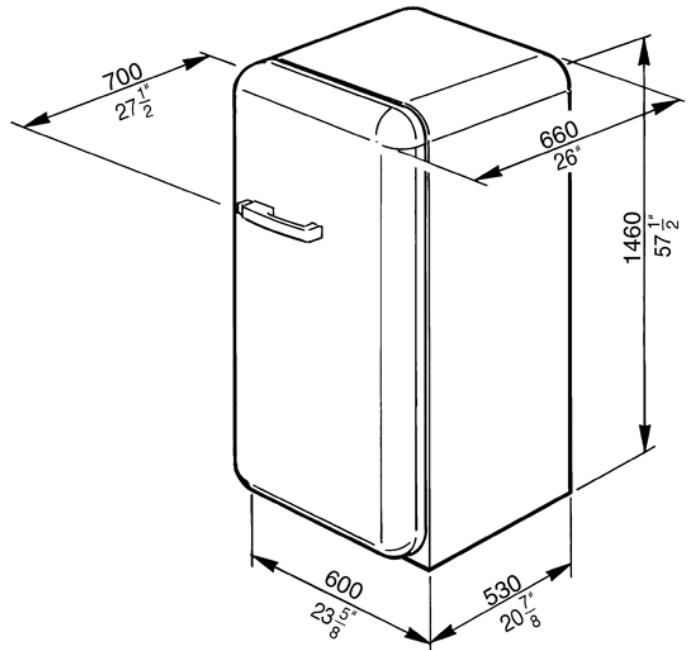

FAB28UBEL1

50'S Style Refrigerator with ice compartment,
Blue, Left hand hinge
EAN13: 8017709208530

• 9.22 cu. ft. capacity • **Refrigerator** • Interior light • 3 adjustable glass shelves • 1 bottle storage shelf • 1 fixed glass shelf • 1 fruit and vegetable container • 1 dairy box • **Door** • 2 adjustable covered bins • 2 bottle storage bins • 4 adjustable bins • 2 egg bins • **Freezer compartment** • 1 Ice cube tray • Dimensions (h x w x d) 57 1/2" x 23 5/8" x 27 1/2"

Versions

- FAB28UBER1 - Blue, right hand hinge