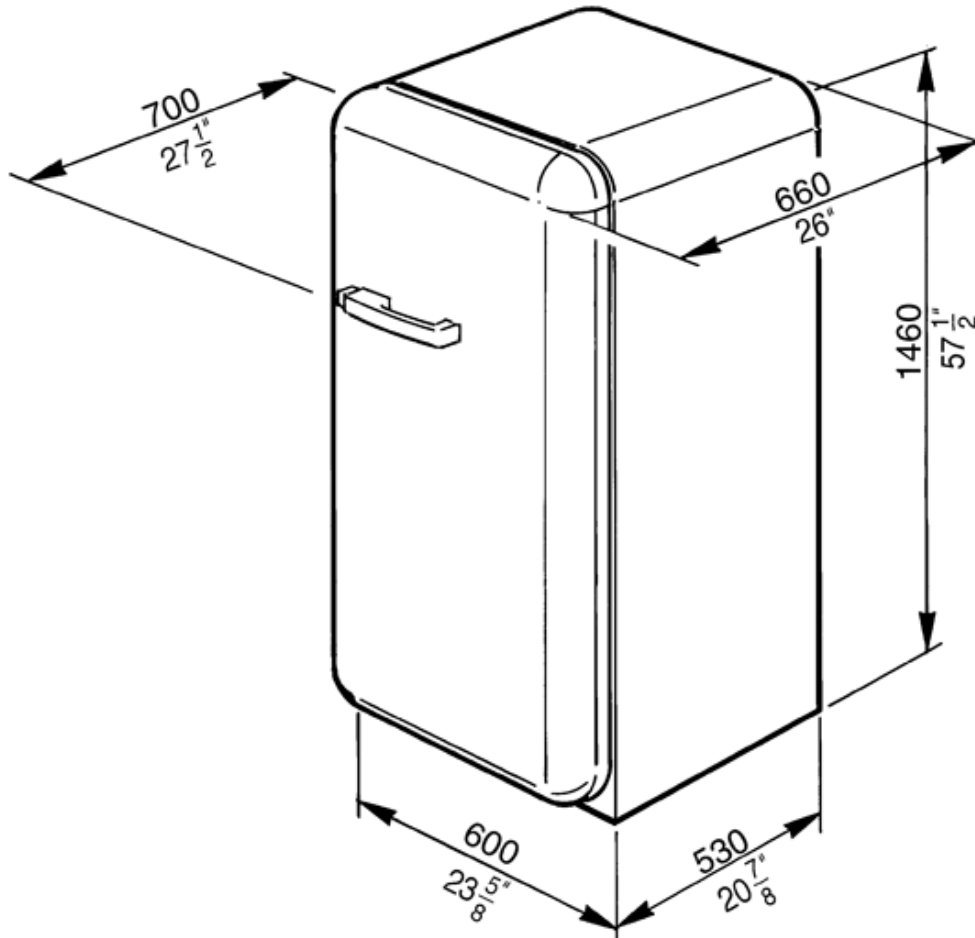

FAB28UBER1

50's Retro style

fridge
free standing
50's style
blue
24"

SMEG U.S.A. INC.
A&D BUILDING
150 EAST 58th STREET, 7th FLOOR
NEW YORK, NY, 10155
Tel. +1 212 265 5378
Fax +1 212 265 5945