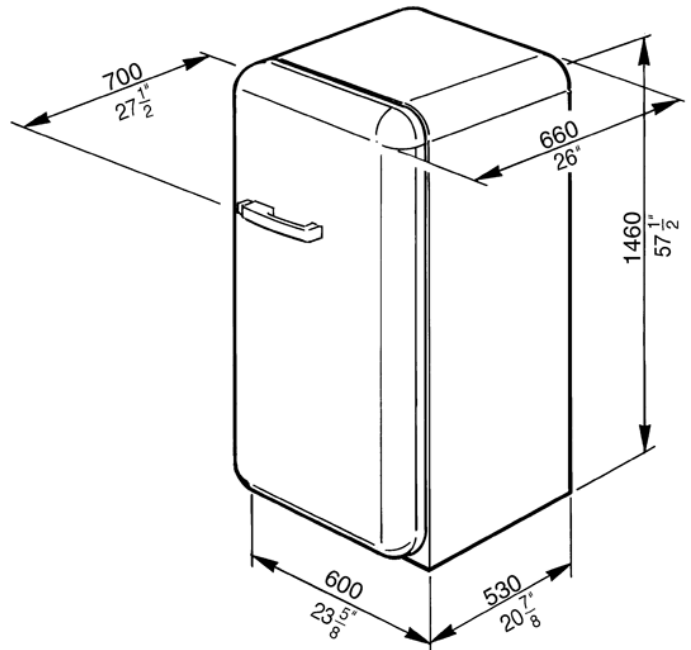

50'S Style Refrigerator with ice compartment,
Blue, Right hand hinge
EAN13: 8017709208523

• 9.22 cu. ft. capacity • **Refrigerator** • Interior light • 3 adjustable glass shelves • 1 bottle storage shelf • 1 fixed glass shelf • 1 fruit and vegetable container • 1 dairy box • **Door** • 2 adjustable covered bins • 2 bottle storage bins • 4 adjustable bins • 2 egg bins • **Freezer compartment** • 1 Ice cube tray • Dimensions (h x w x d) 57 1/2" x 23 5/8" x 27 1/2"

Versions

- FAB28UBEL1 - Blue, left hand hinge